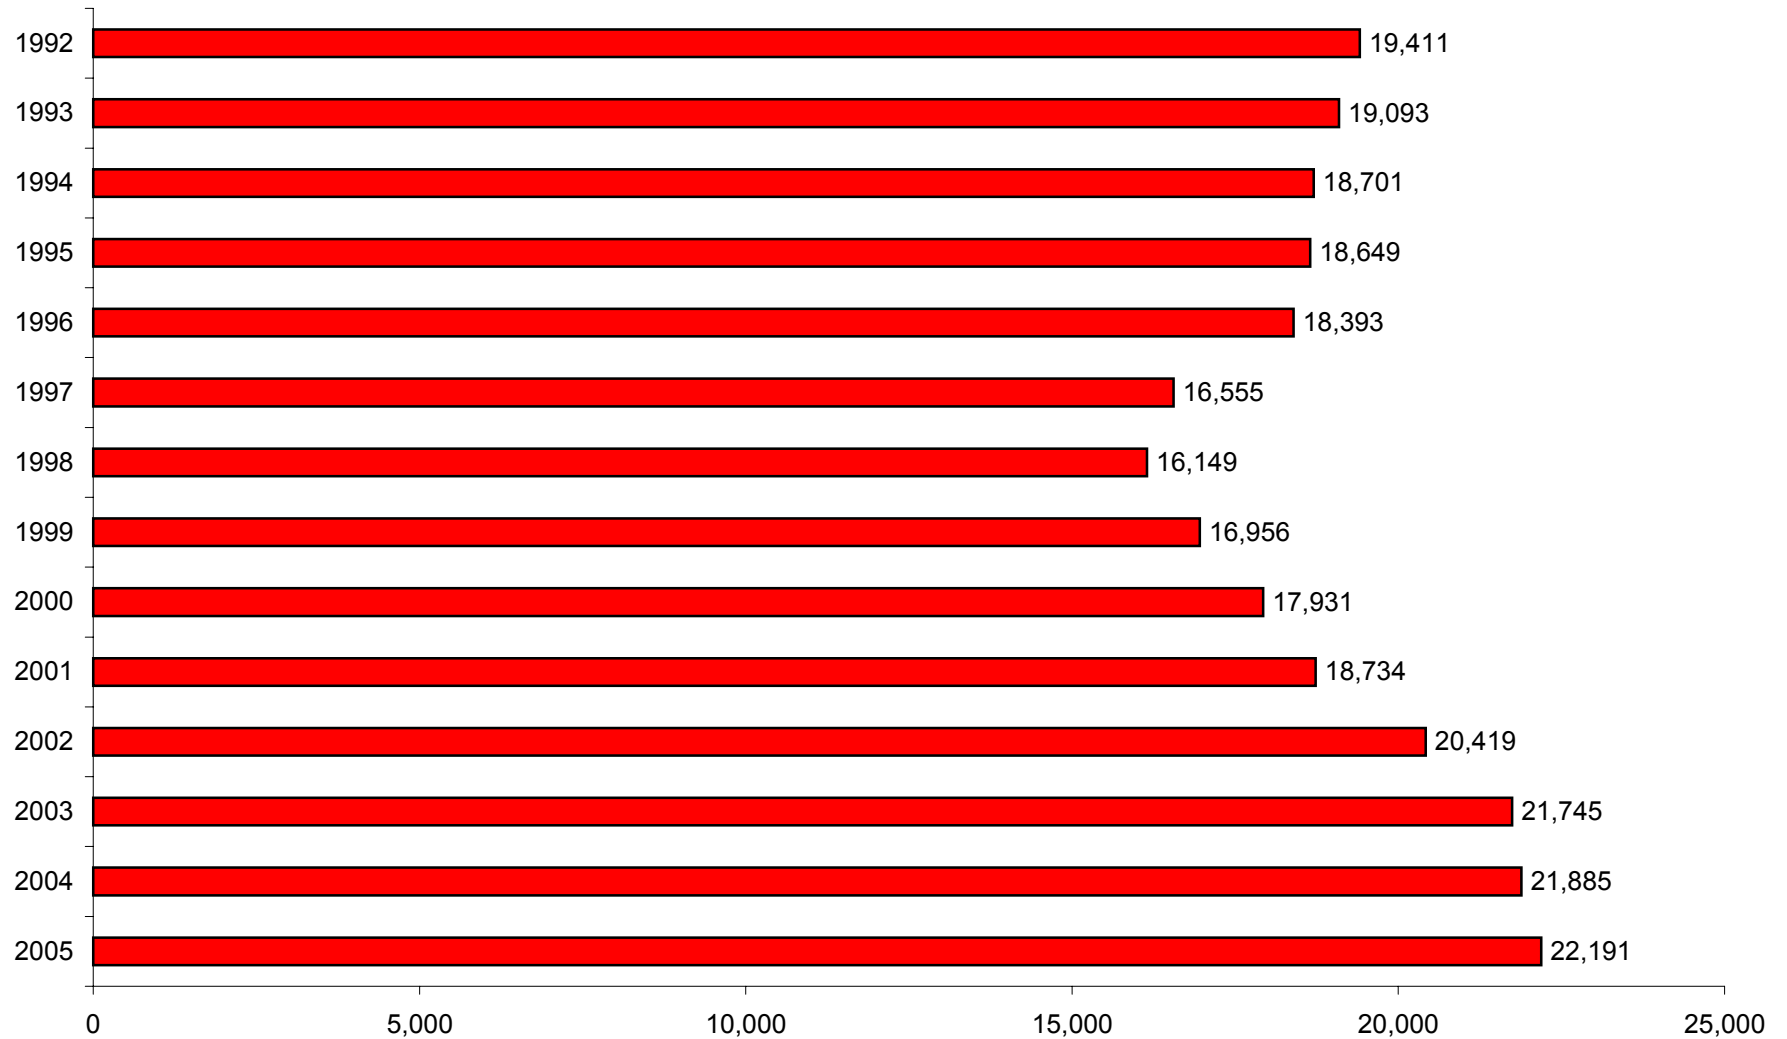

**GRAPH 5**  
**GRADUATE STUDENT SEMESTER HOURS (SSH) FALL 1992-FALL 2005**

Sources: Registrar's and Institutional Research's Semester Enrollment Reports