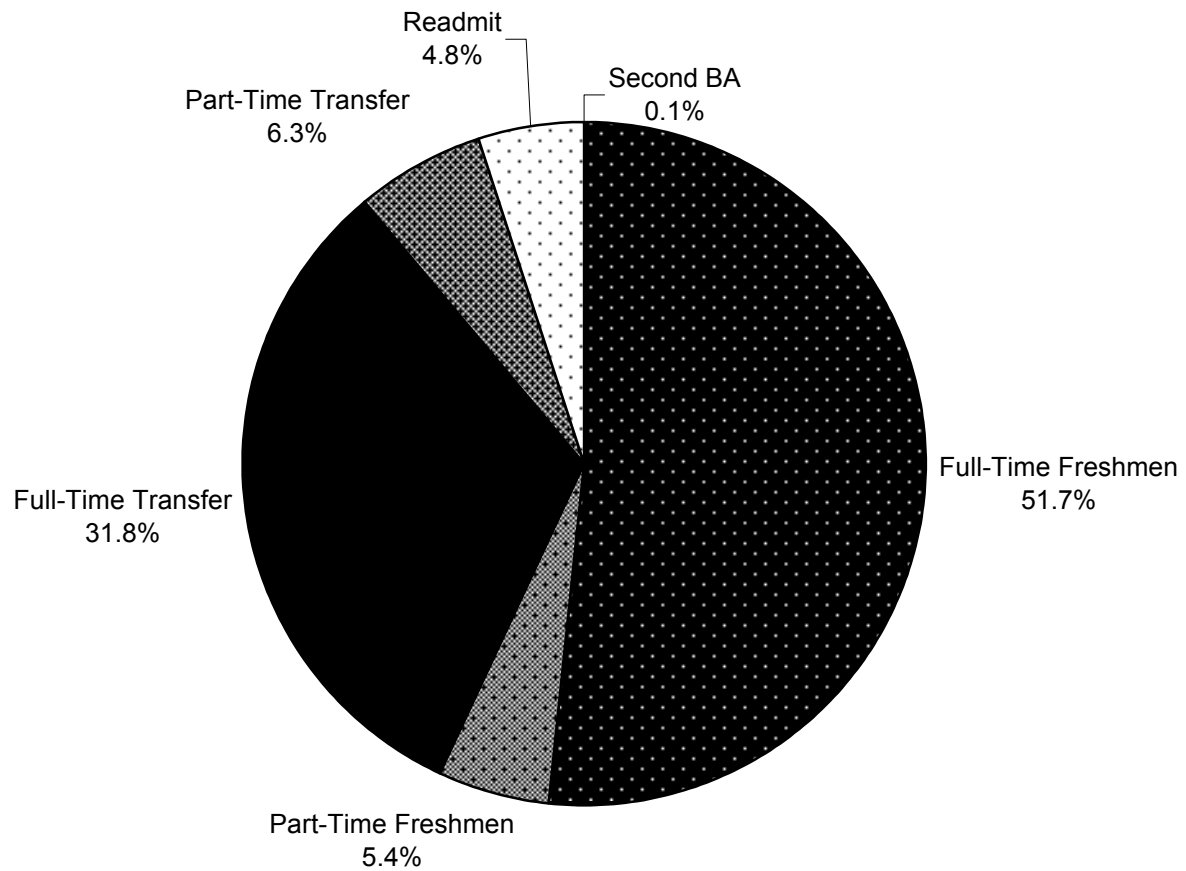

FIGURE 1.2
UNDERGRADUATES ENTERING MONTCLAIR STATE UNIVERSITY
BY ADMISSION CATEGORY, FALL 2000

N=2,571

Source: Institutional Research Undergraduate Admissions Report, Fall 2000