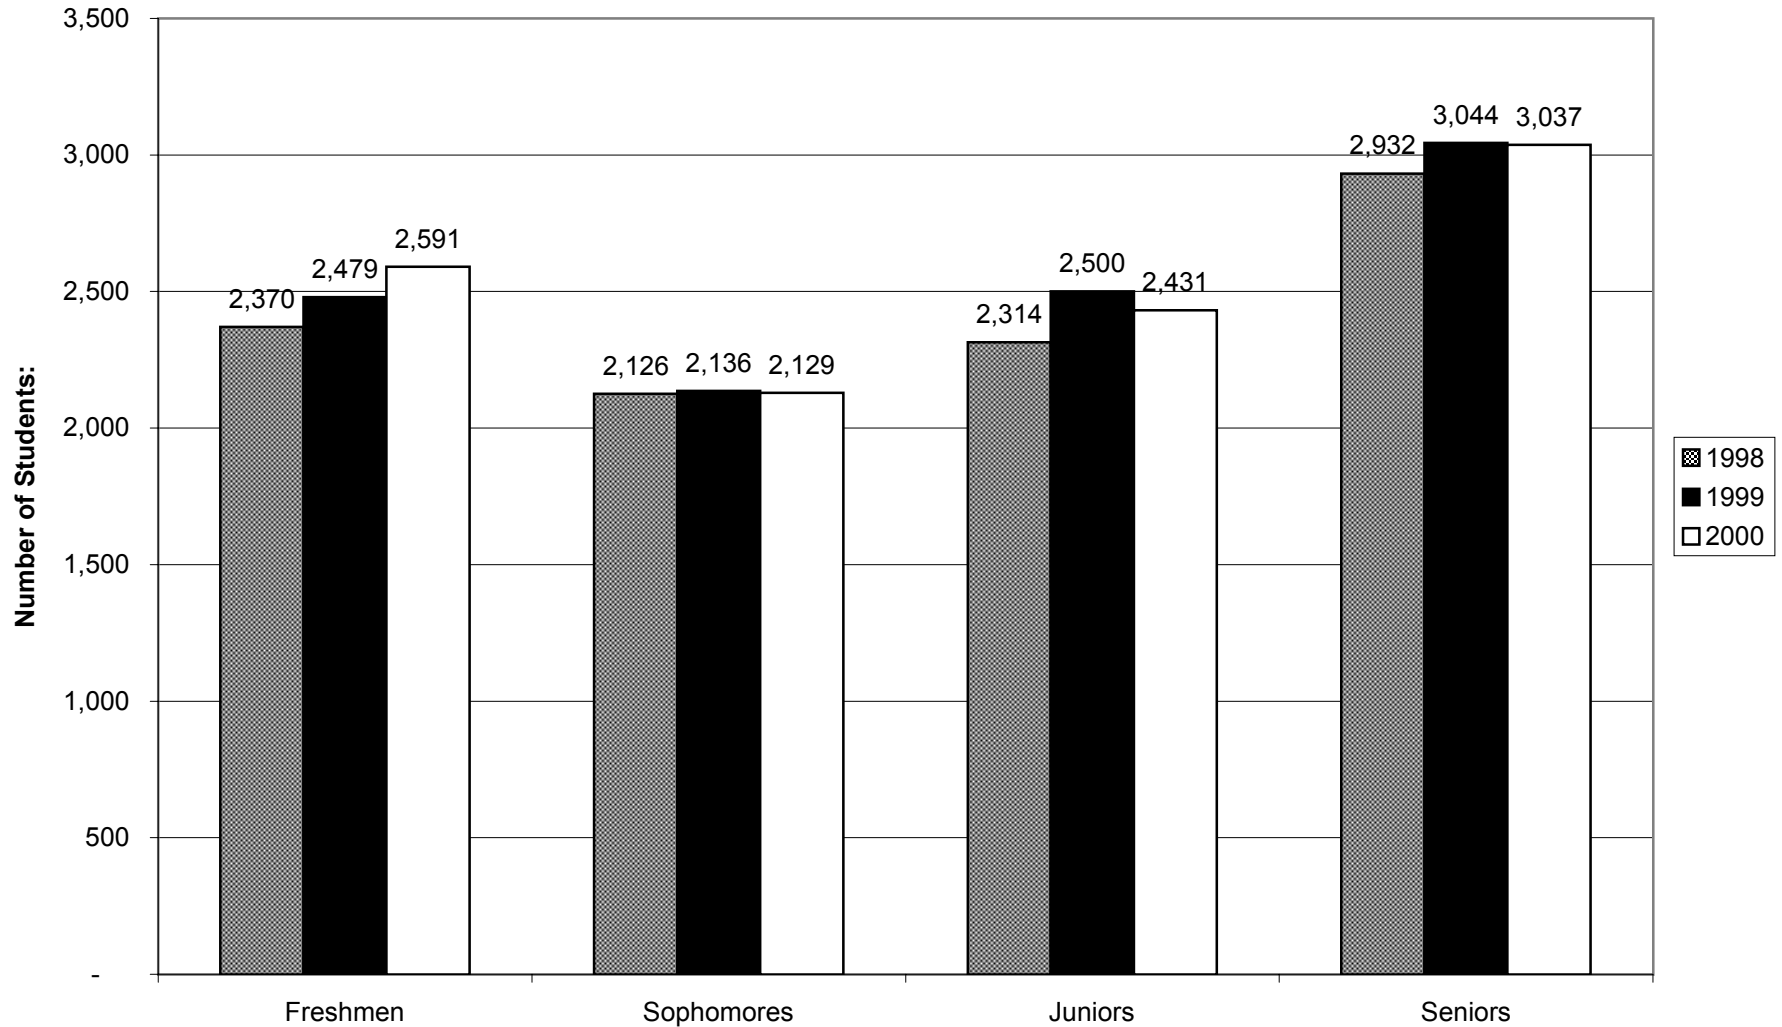

FIGURE 3.3
NUMBER OF UNDERGRADUATES BY CLASS LEVEL, FALL 1998-FALL 2000

N=9,742 (1998); 10,159 (1999); 10,188 (2000)

Source: Institutional Research Semester Enrollment Reports, Fall 1998-Fall 2000