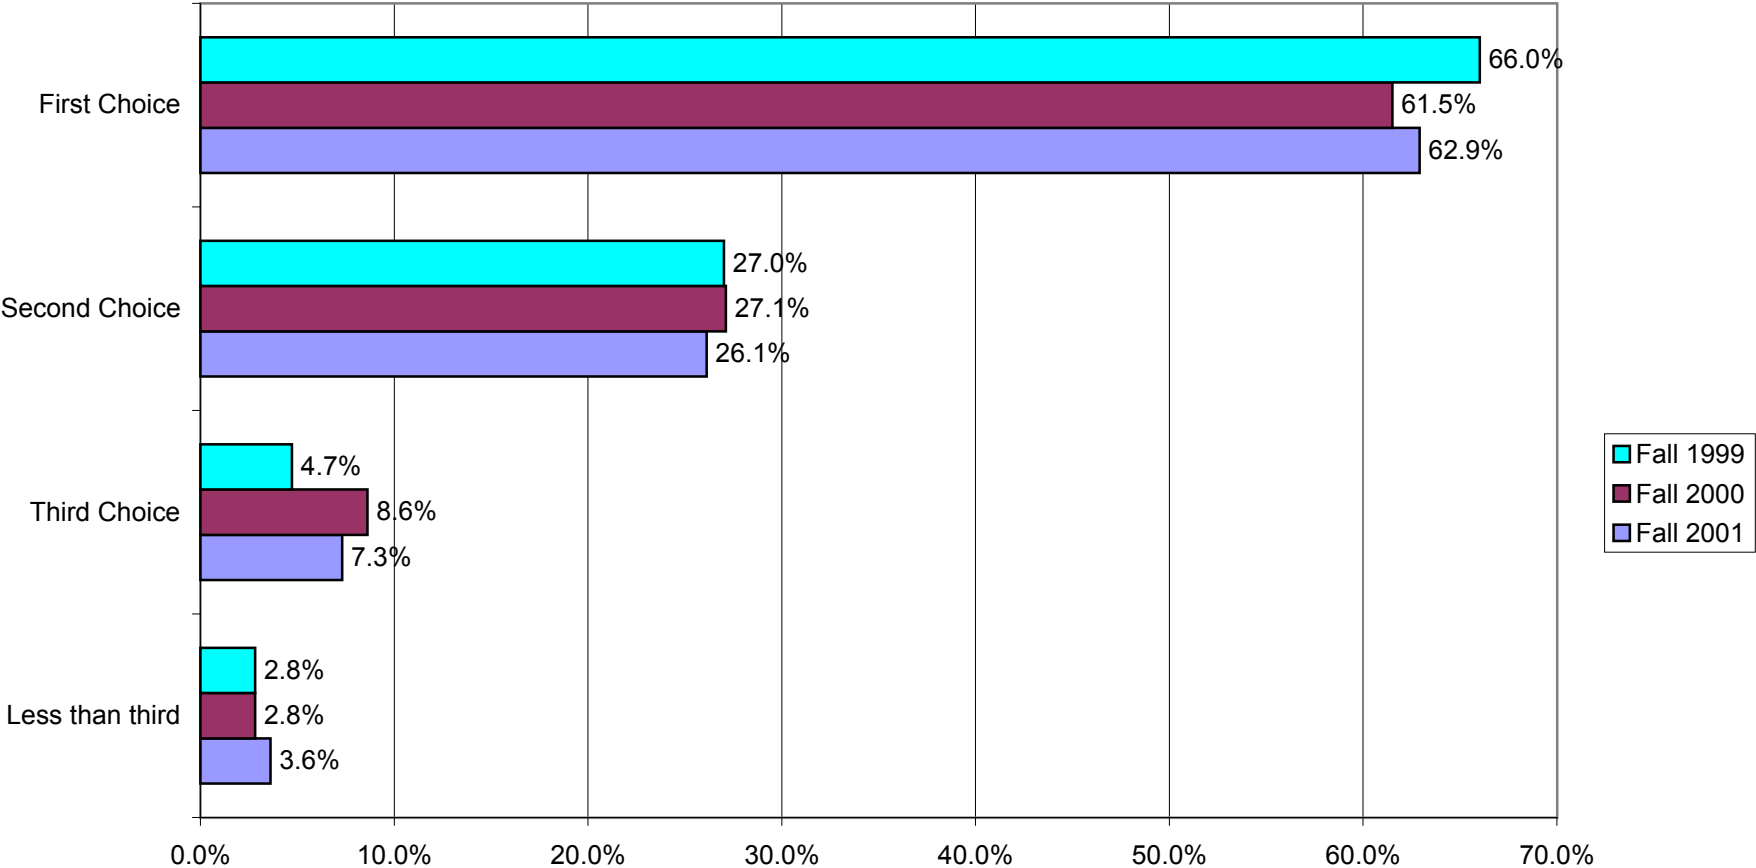

**FIGURE 1.1  
MONTCLAIR STATE UNIVERSITY AS A CHOICE AMONG COLLEGES APPLIED TO BY FTFT  
ENTERING FRESHMEN, FALL 1999-FALL 2001**

**MSU is my:**

Fall 1999 Response Rate = 62%  
 Fall 2000 Response Rate = 65%  
 Fall 2001 Response Rate = 80%

Source: Fall 1999, Fall 2000, and Fall 2001 CIRP Freshman Surveys