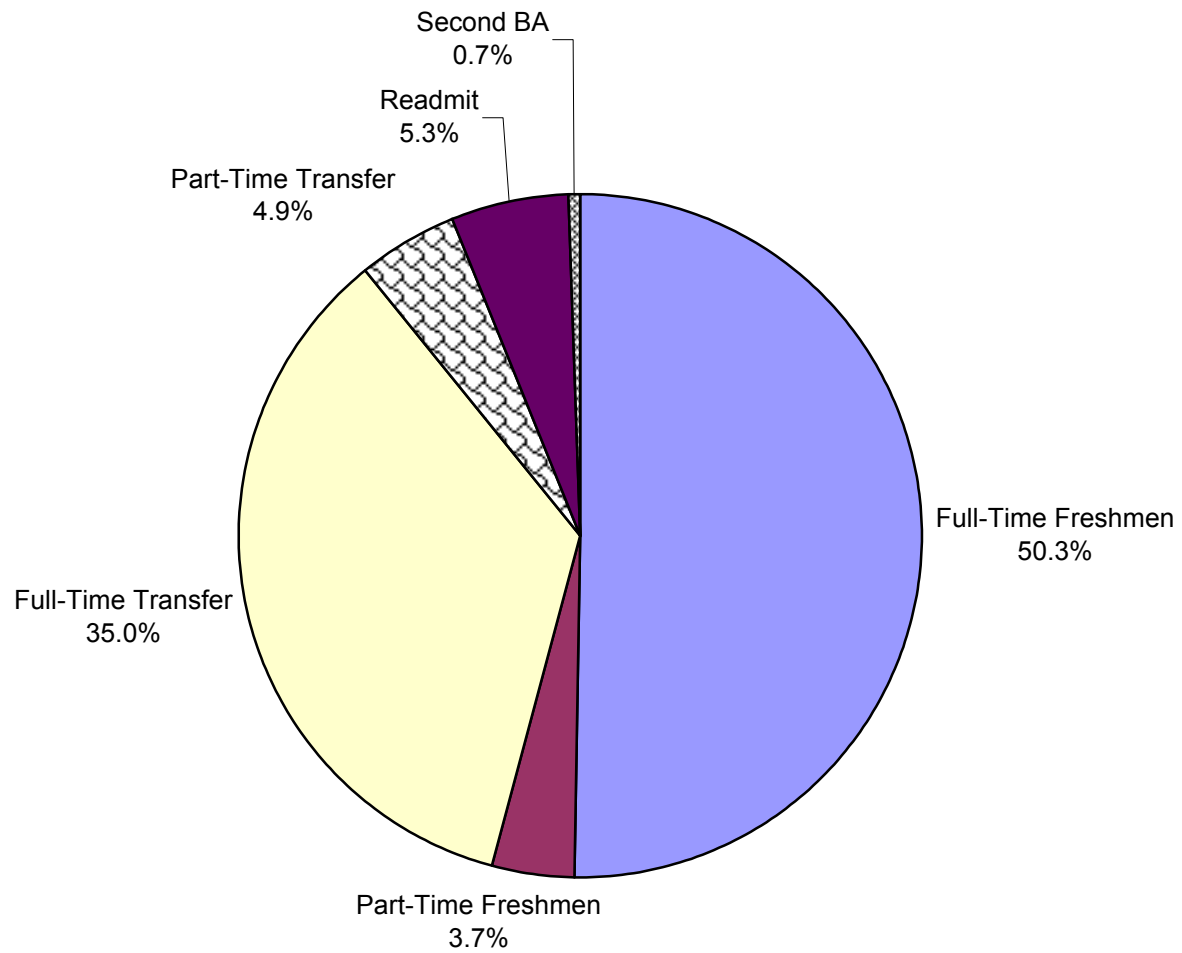

FIGURE 1.2
NEW UNDERGRADUATES ENTERING MONTCLAIR STATE UNIVERSITY
BY ADMISSION CATEGORY, FALL 2001

N=2,735

Source: Institutional Research Undergraduate Admissions Report, Fall 2001