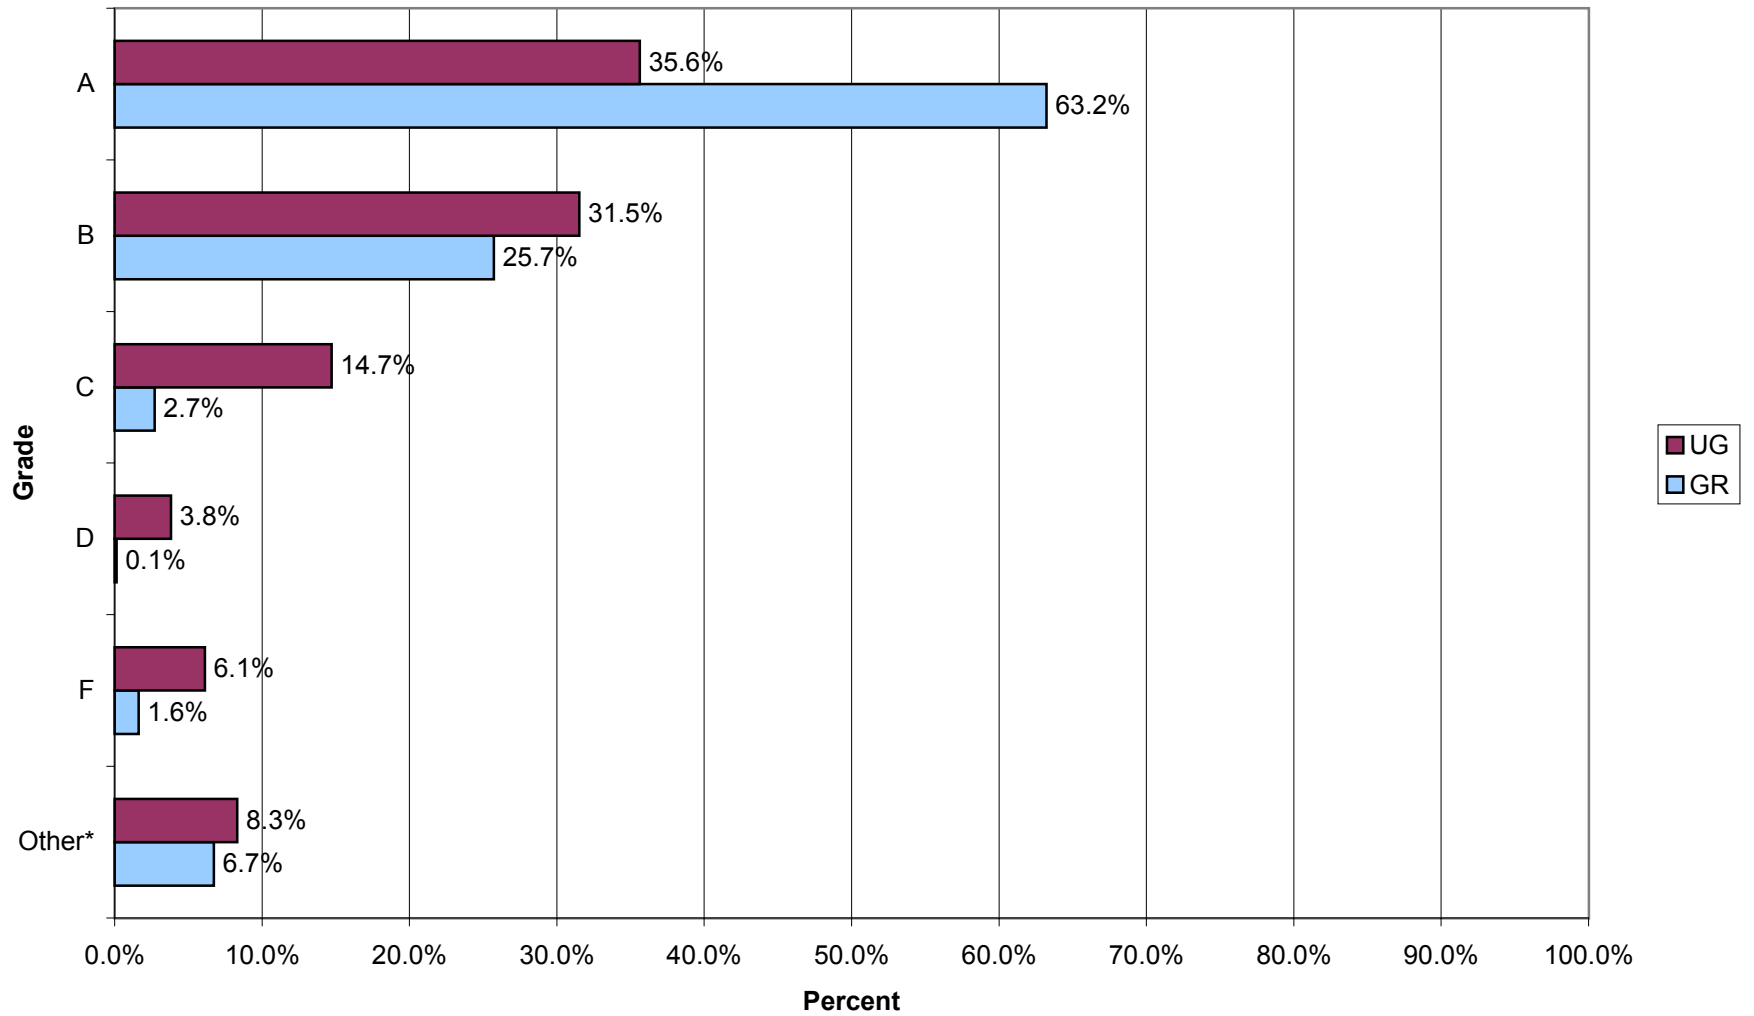

FIGURE 4.3
PERCENTAGE OF GRADES AWARDED UNIVERSITY-WIDE, FALL 2001

*Other includes grades of AU, IN, NC, P, and WD
Source: Institutional Research, Grade Distribution Report