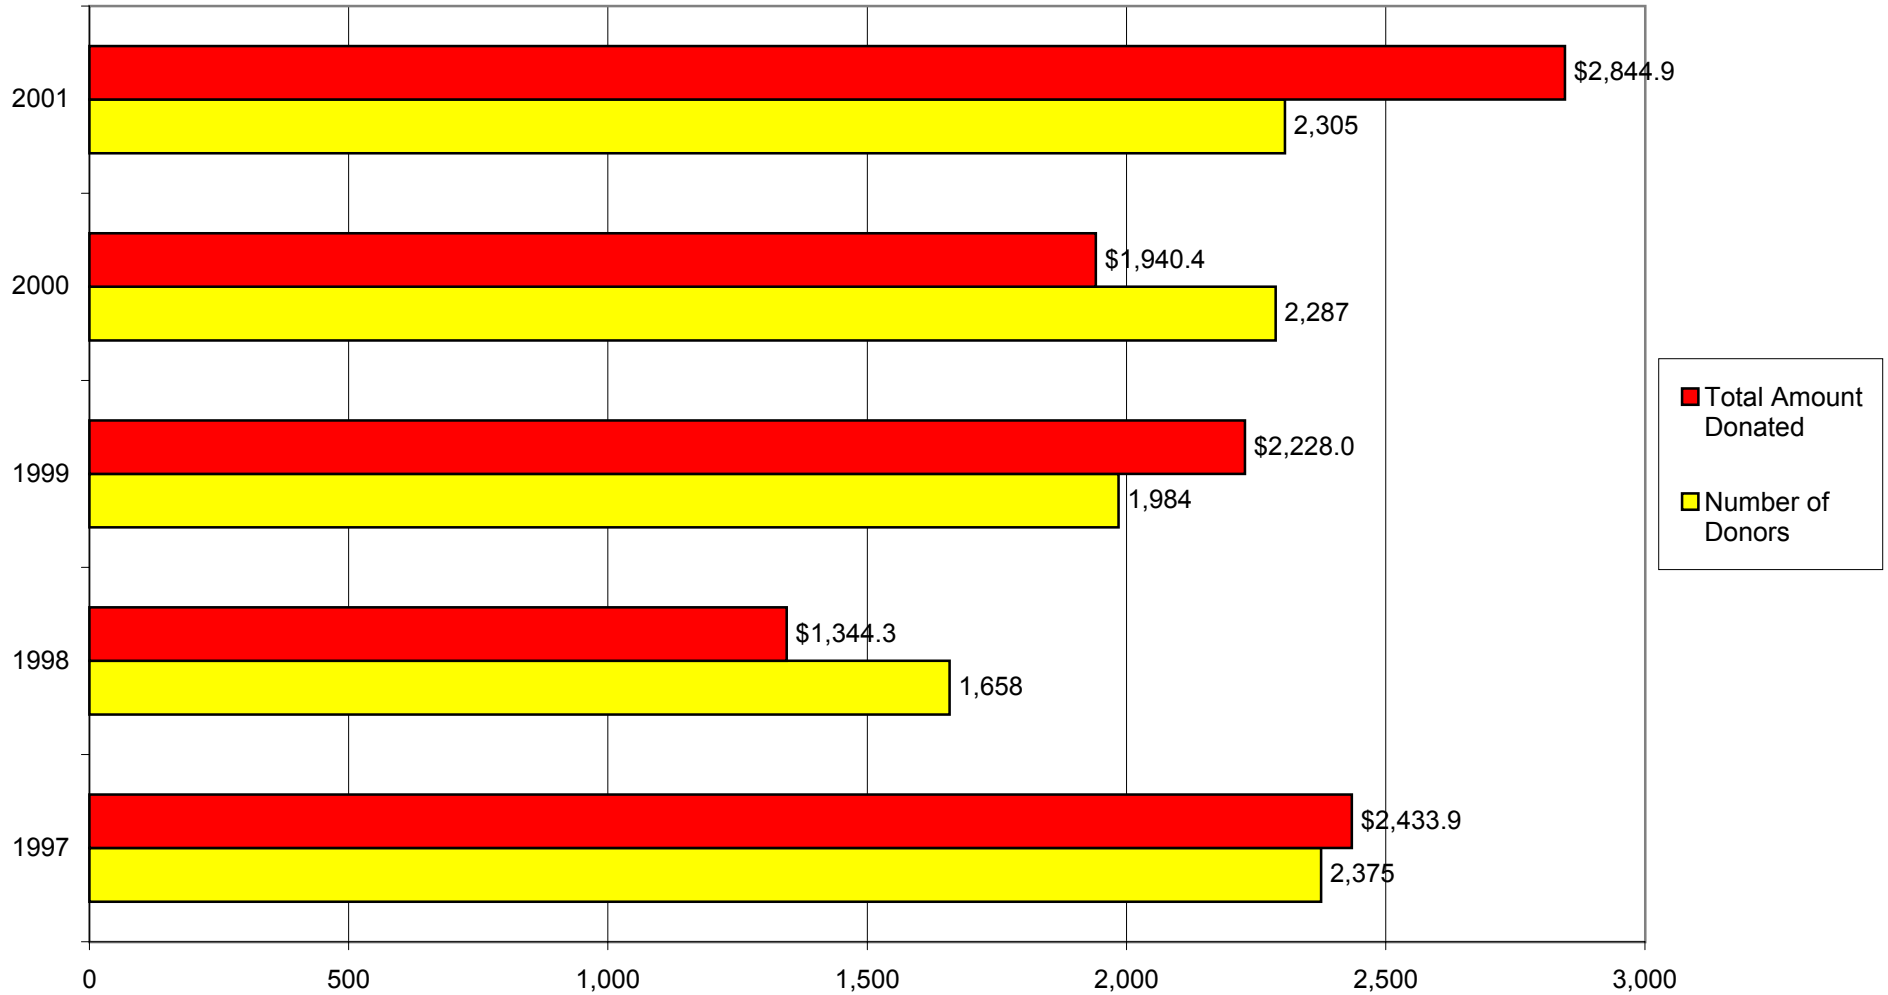

FIGURE 6.3
GIFTS TO THE MSU FOUNDATION FY 1997 - 2001

Dollar amounts are in thousands

Note: MSU Foundation
 "Total Amount Donated" includes bequests and includes Capital Campaign.
 Source: MSU Foundation