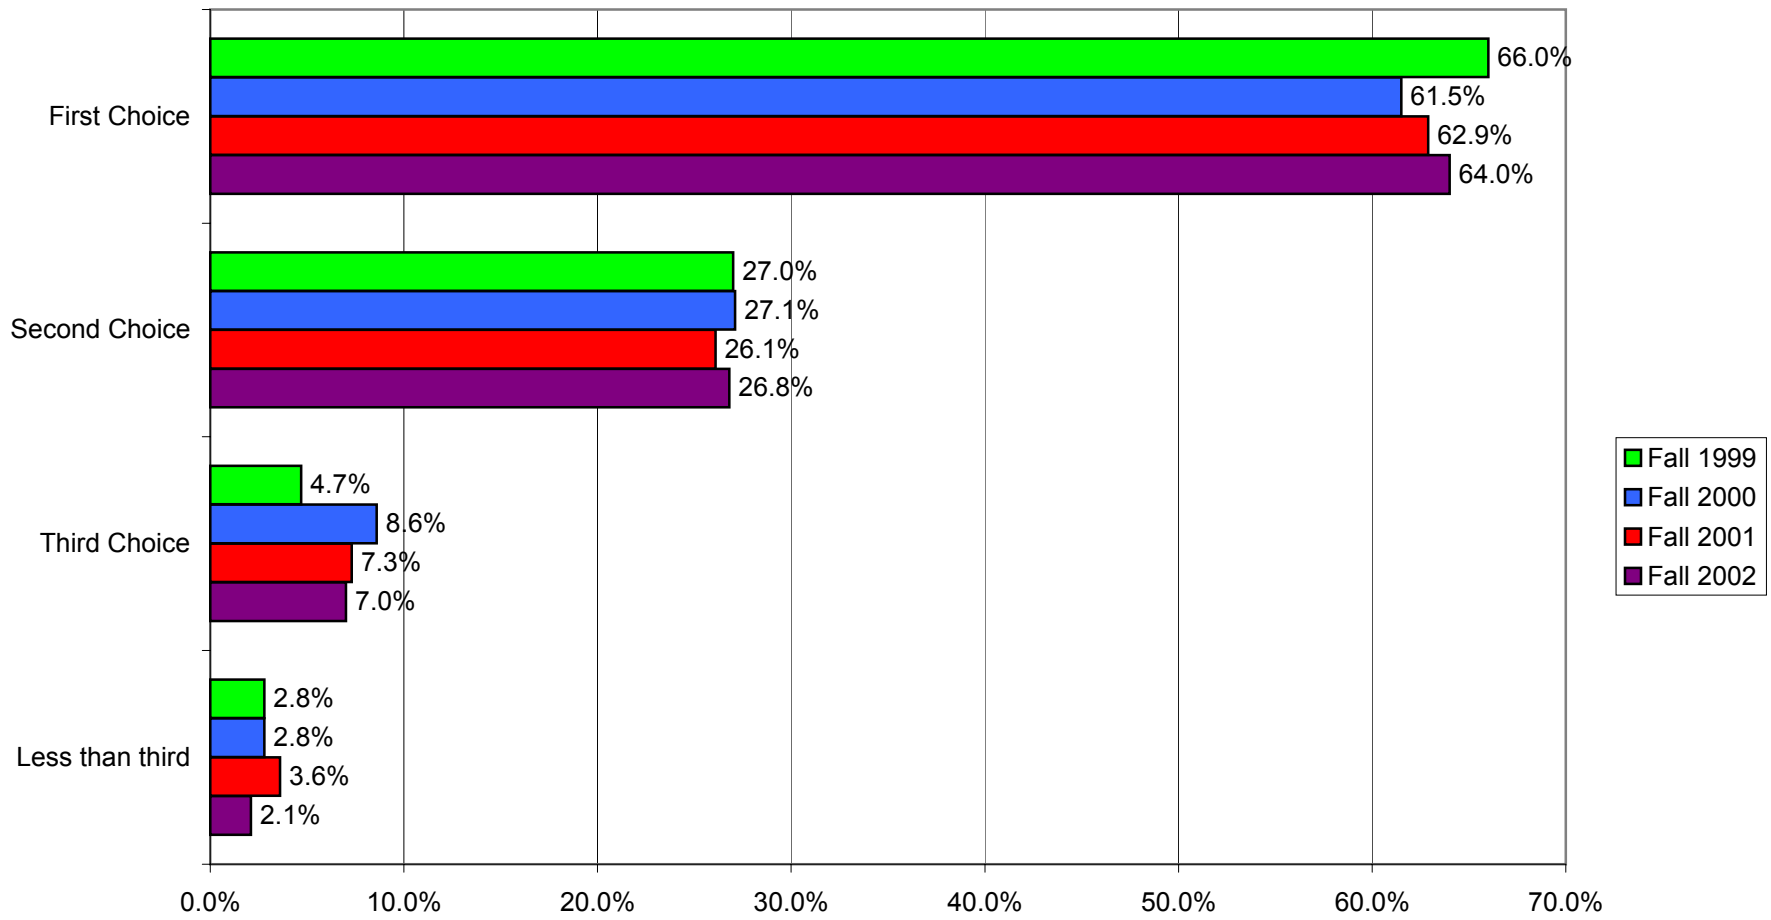

FIGURE 1.1
MONTCLAIR STATE UNIVERSITY AS A CHOICE AMONG COLLEGES APPLIED TO BY FTFT
ENTERING FRESHMEN, FALL 1999-FALL 2002
MSU is my:

Fall 1999 Response Rate = 62%
 Fall 2000 Response Rate = 65%
 Fall 2001 Response Rate = 80%
 Fall 2002 Response Rate = 59%

Source: Fall 1999, Fall 2000, Fall 2001, and Fall 2002 CIRP Freshman Surveys