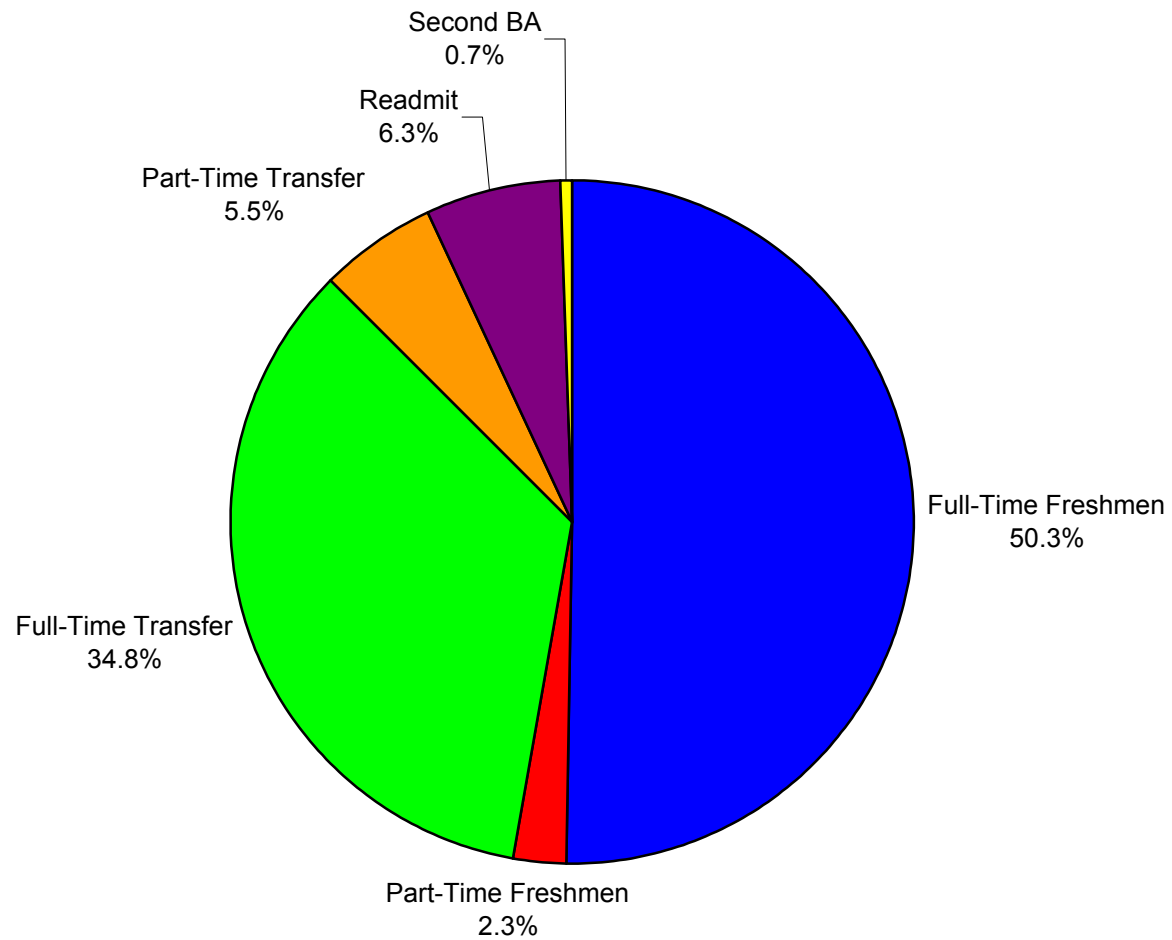

FIGURE 1.2
NEW UNDERGRADUATES ENTERING MONTCLAIR STATE UNIVERSITY
BY ADMISSION CATEGORY, FALL 2002

N=2,936

Source: Institutional Research Undergraduate Admissions Report, Fall 2002