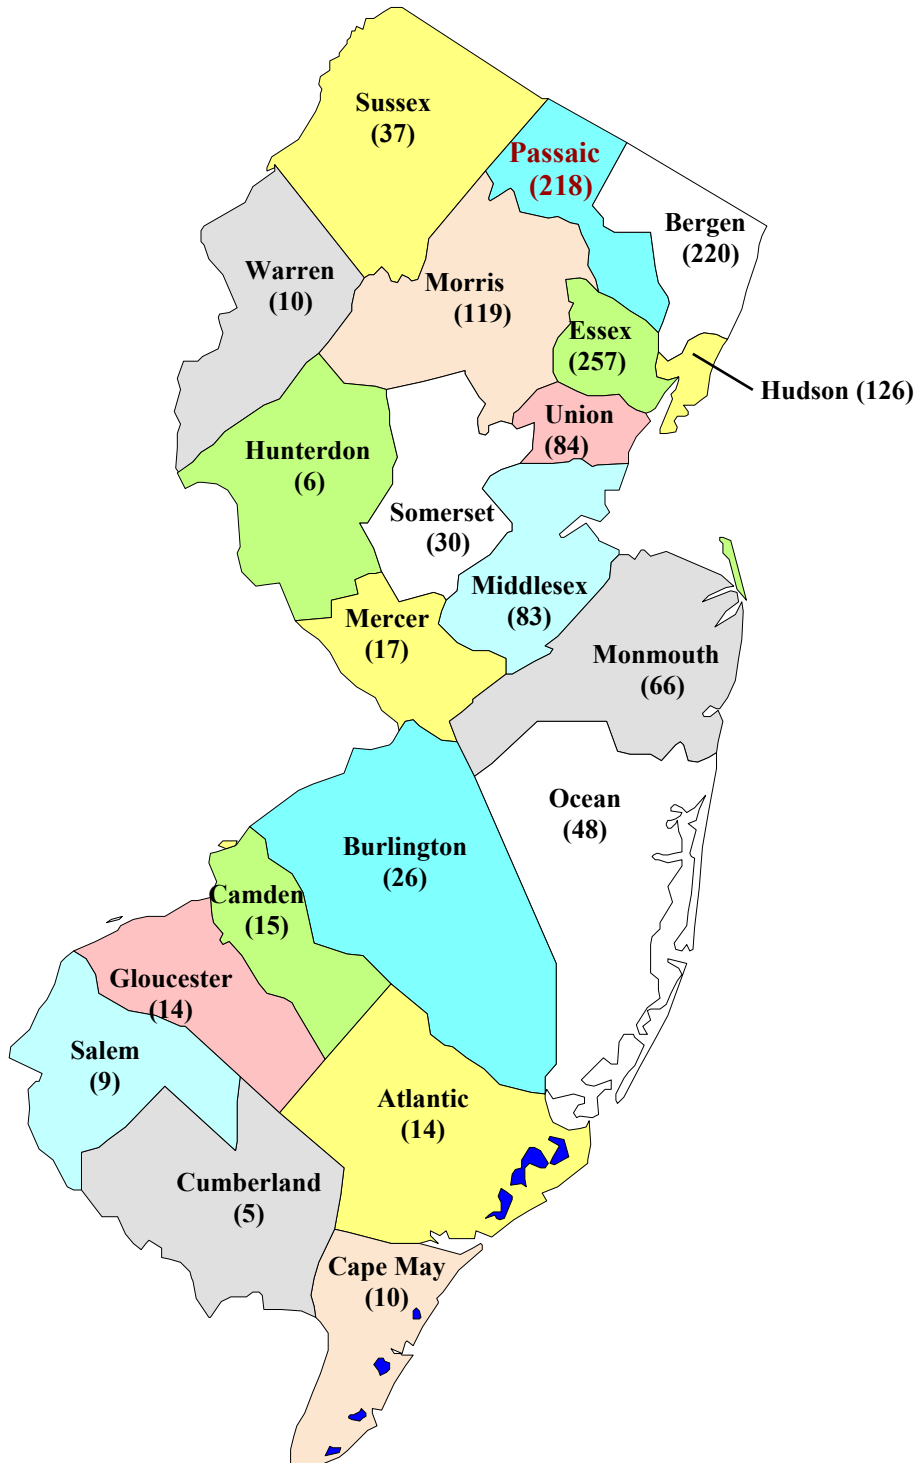

**FIGURE 1.4**  
**COUNTY OF ORIGIN OF NJ FRESHMEN, FALL 2002**

Total Number of NJ Freshmen = 1,414