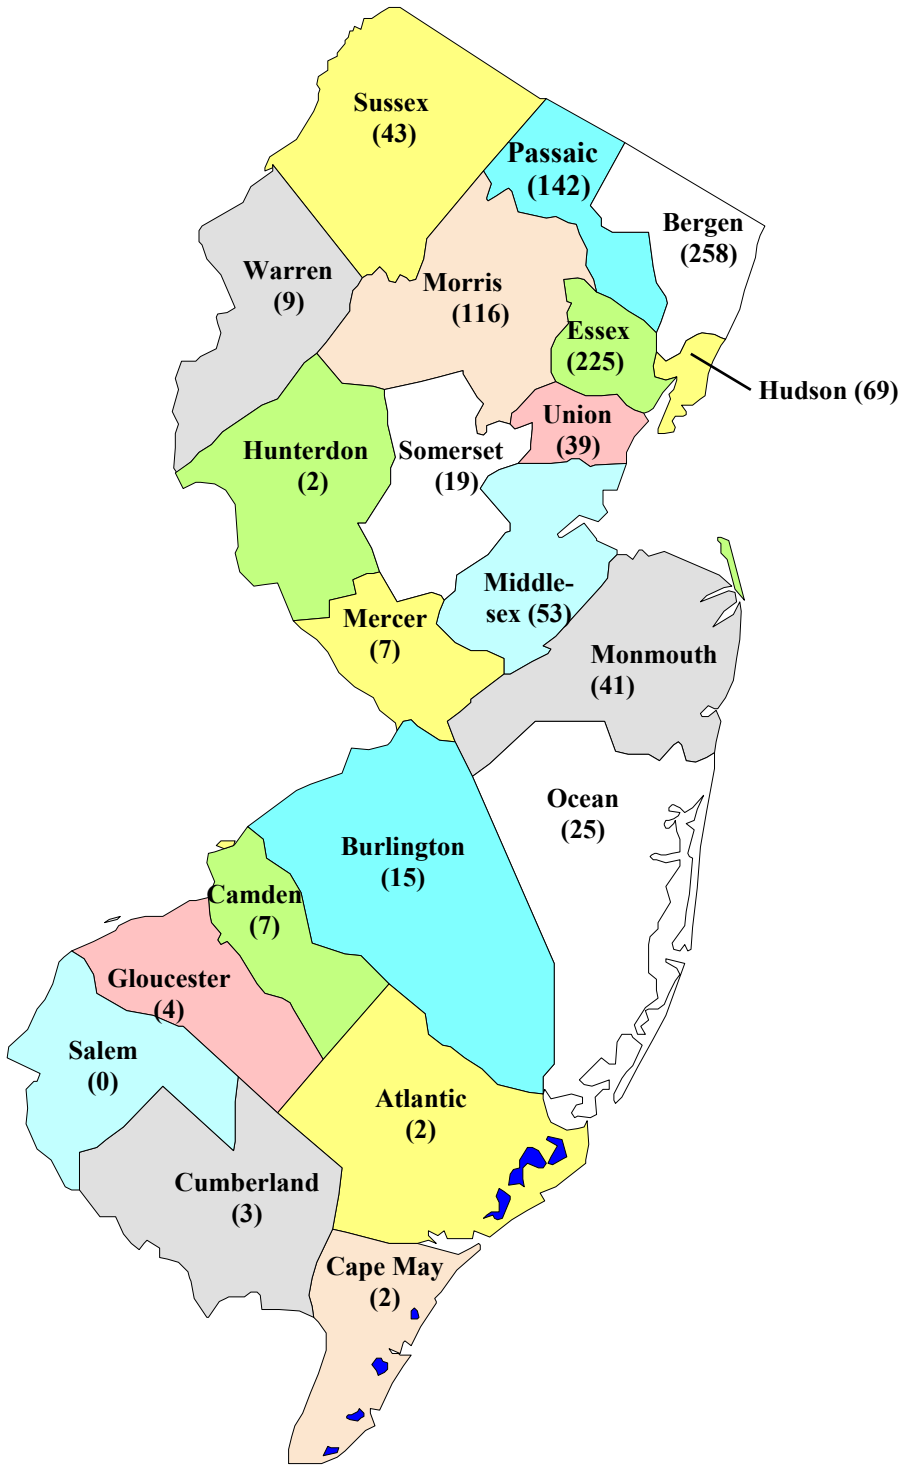

FIGURE 1.5
COUNTY OF ORIGIN OF NJ TRANSFER STUDENTS,
FALL 2002

Total Number of Transfer Students From New Jersey = 1,081