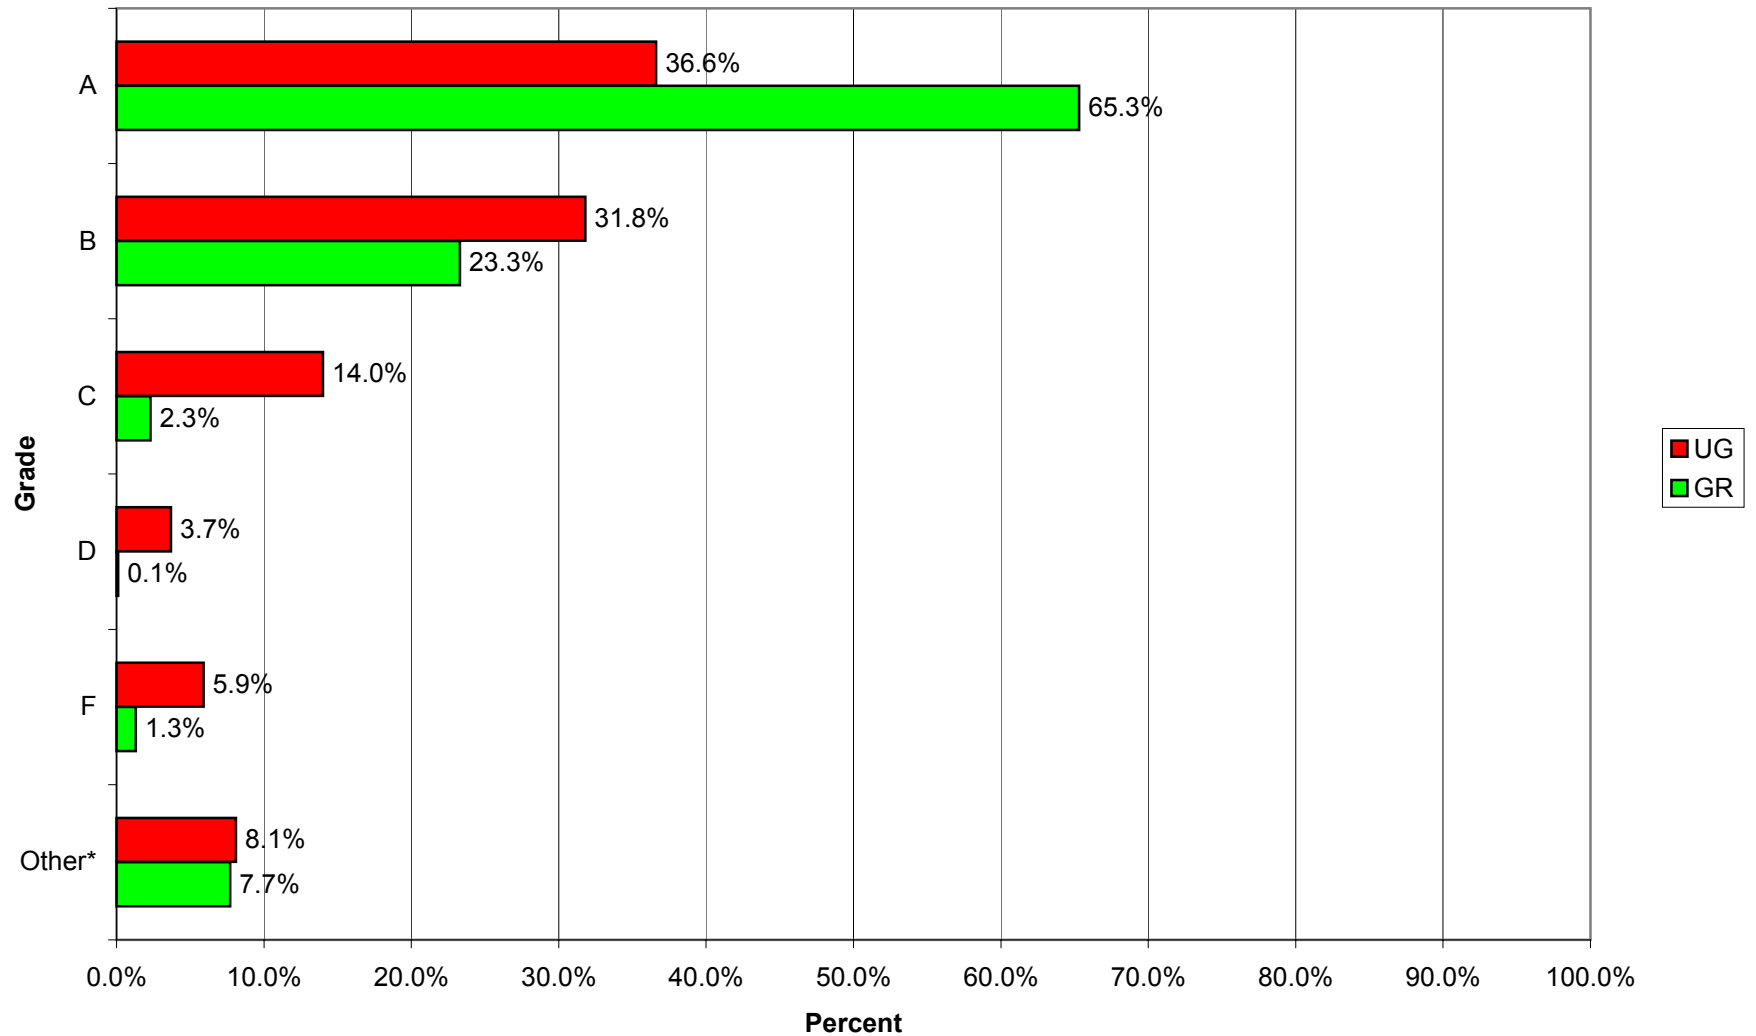

FIGURE 4.3
PERCENTAGE OF GRADES AWARDED UNIVERSITY-WIDE, FALL 2002

*Other includes grades of AU, IN, NC, P, and WD
Source: Institutional Research, Grade Distribution Report