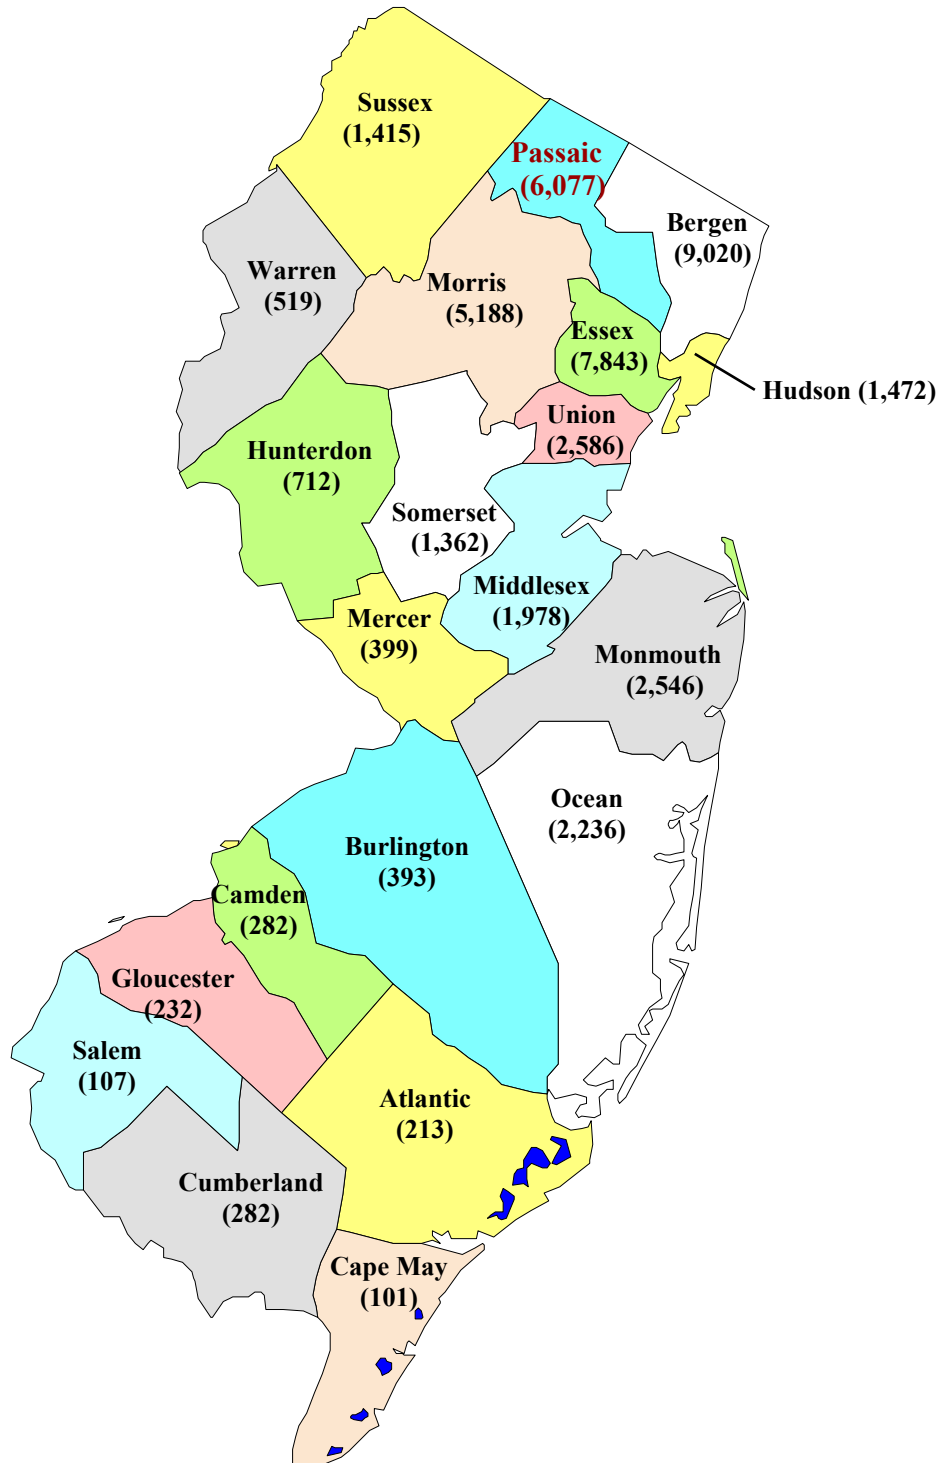

FIGURE 4.6
DISTRIBUTION OF MSU ALUMNI RESIDING IN NJ

Total Number of Alumni in New Jersey = 42963