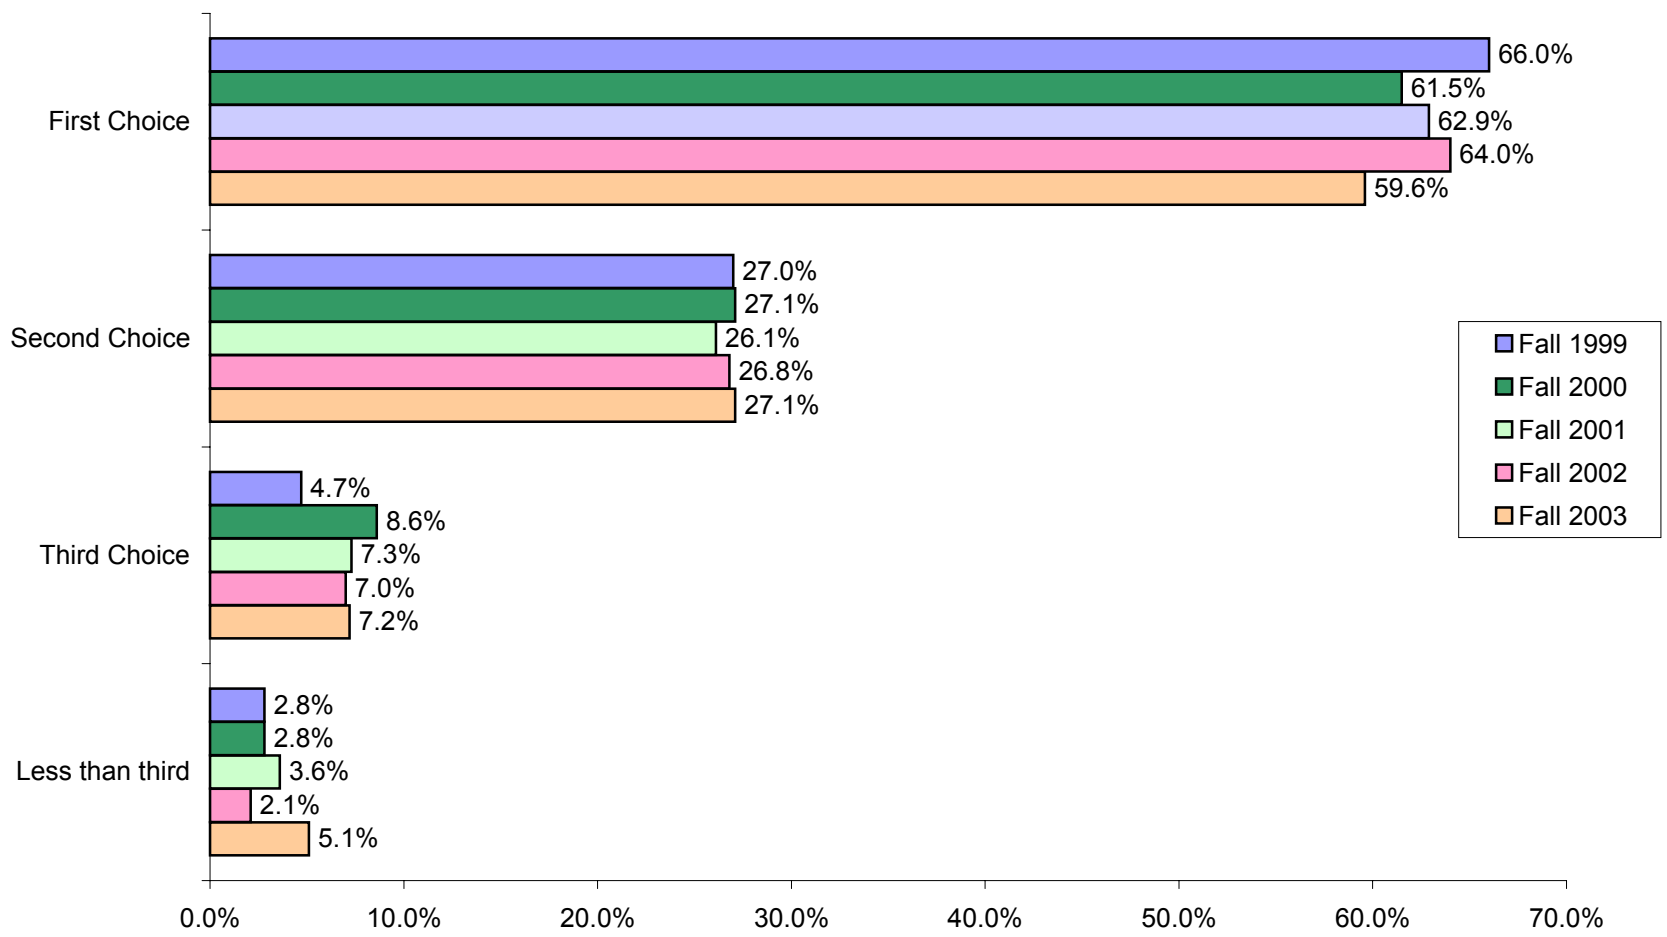

FIGURE 1.1
MONTCLAIR STATE UNIVERSITY AS A CHOICE AMONG COLLEGES APPLIED TO BY FTFT
ENTERING FRESHMEN, FALL 1999-FALL 2003

Fall 1999 Response Rate = 62%
 Fall 2000 Response Rate = 65%
 Fall 2001 Response Rate = 80%
 Fall 2002 Response Rate = 59%
 Fall 2003 Response Rate = 59%

Source: Fall 1999 - Fall 2003 CIRP Freshman Surveys