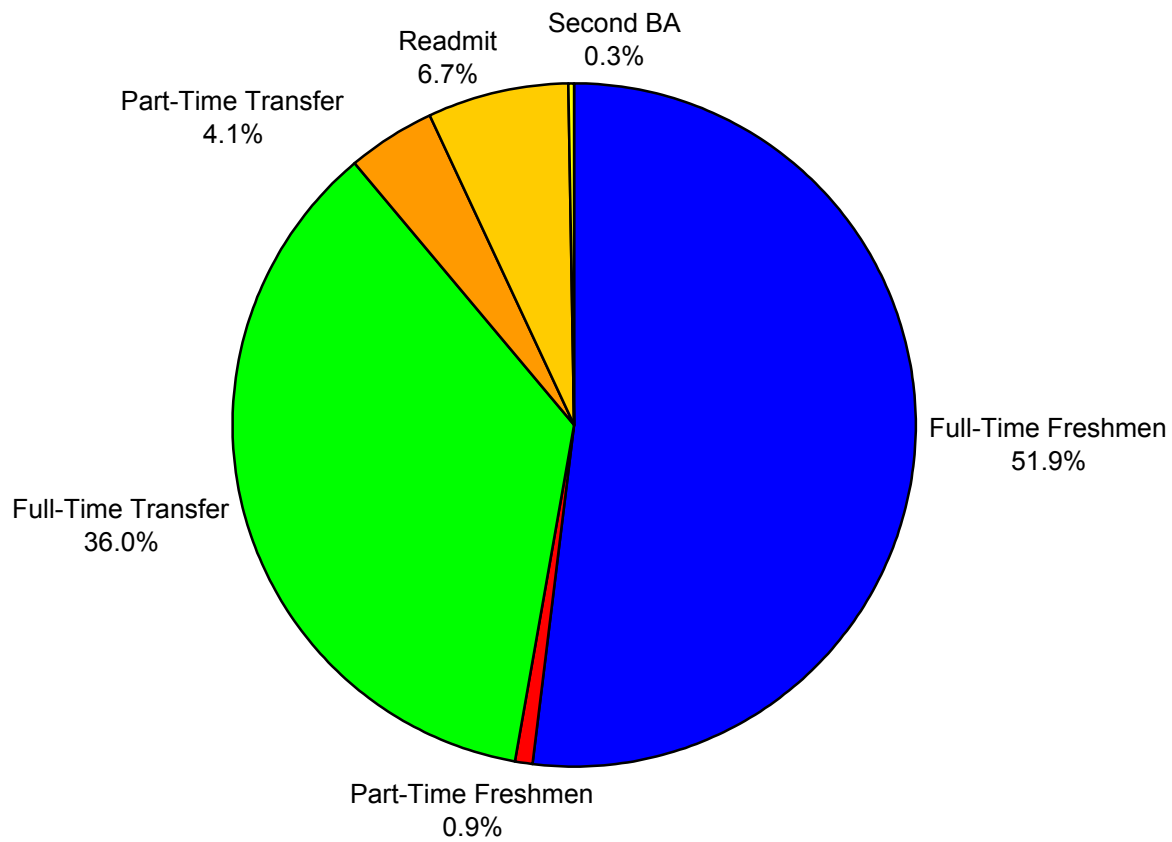

FIGURE 1.4
NEW UNDERGRADUATES ENTERING MONTCLAIR STATE UNIVERSITY
BY ADMISSION CATEGORY, FALL 2003

N=3,116

Source: Institutional Research, Undergraduate Admissions Report, Fall 2003