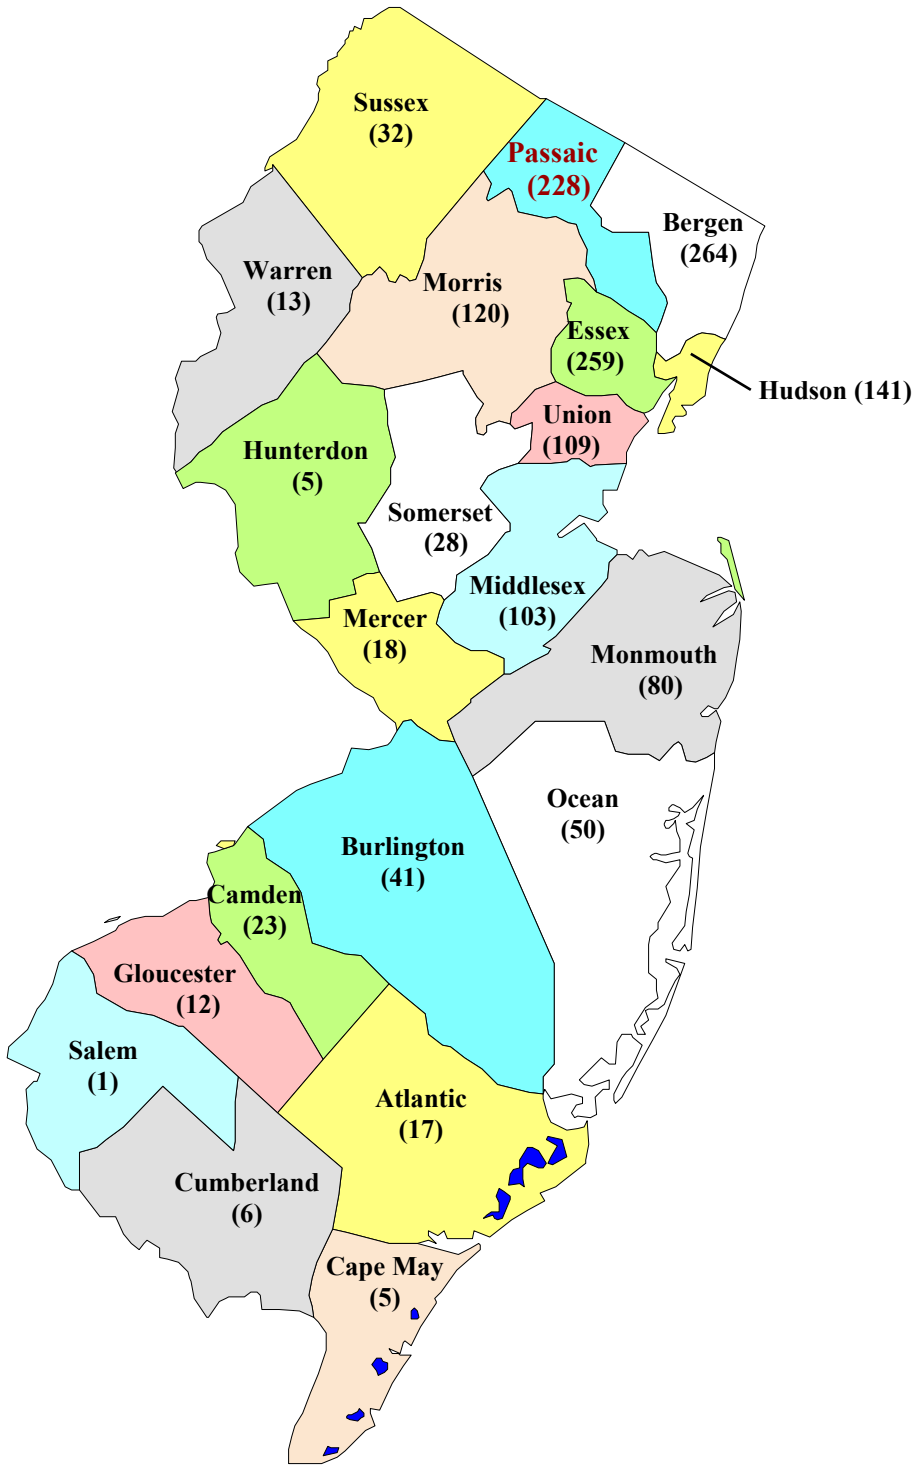

**FIGURE 1.6**  
**FULL-TIME, FIRST-TIME FRESHMEN BY COUNTY OF ORIGIN,**  
**FALL 2003**

Total Number of NJ Freshmen = 1,555  
 Source: Institutional Research, Undergraduate Admissions Report, Fall 2003