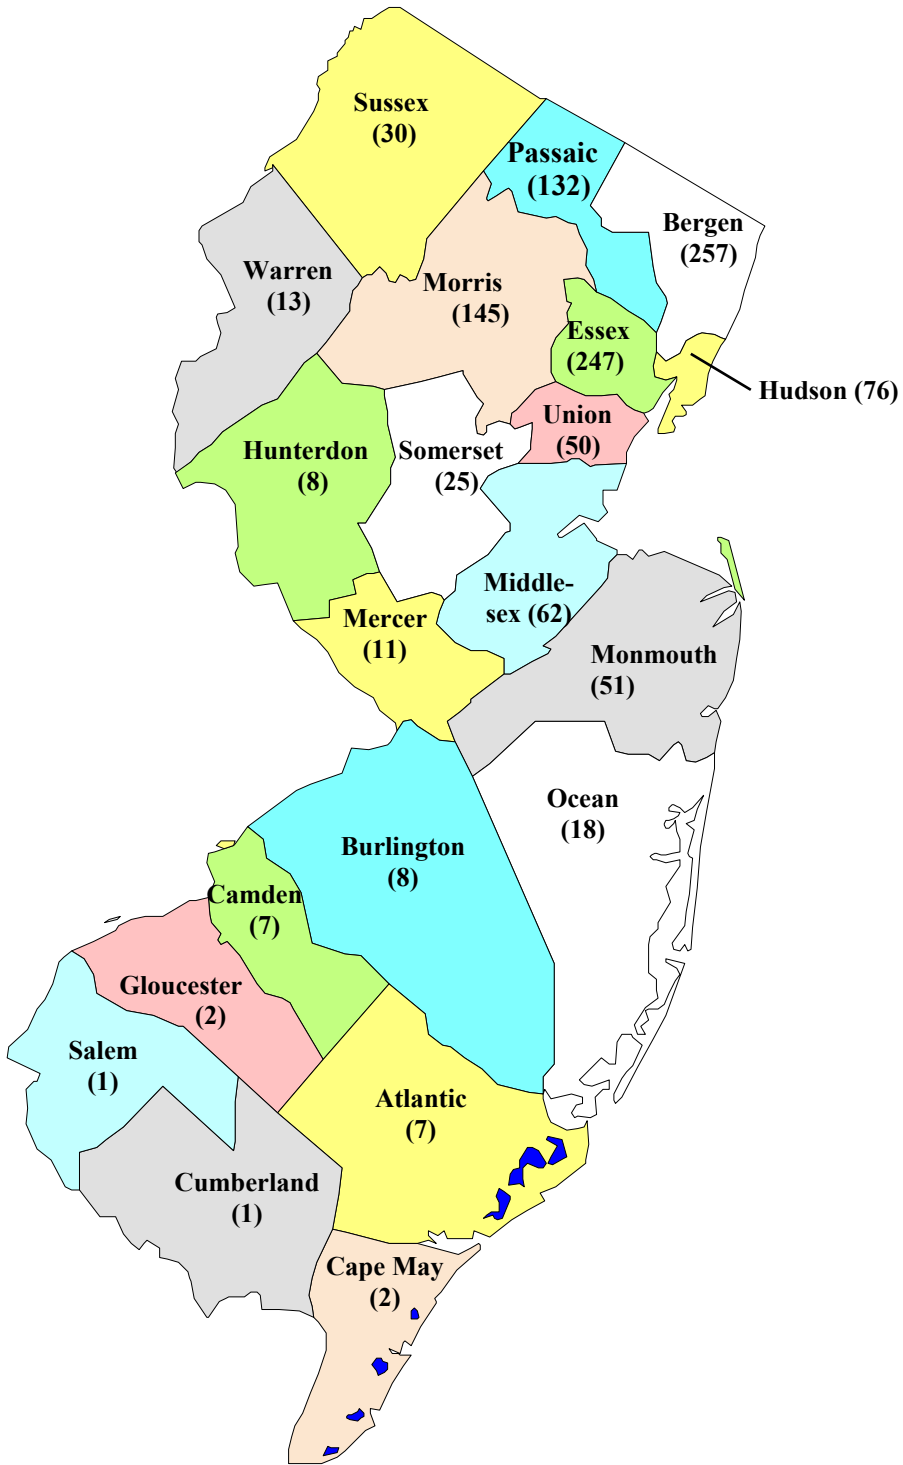

**FIGURE 1.8**  
**TRANSFER STUDENTS BY COUNTY OF ORIGIN,**  
**FALL 2003**

Total Number of Transfer Students From New Jersey = 1,153  
Source: Institutional Research, Undergraduate Admissions Reports, Fall 2003