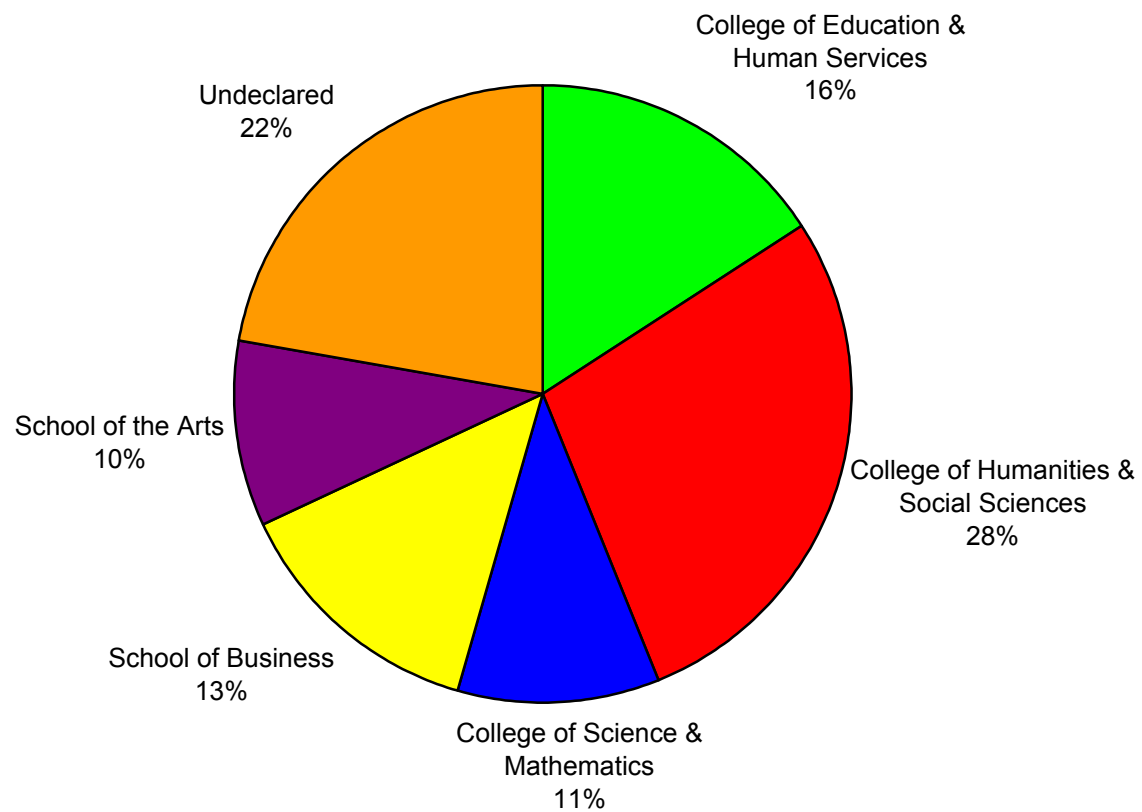

FIGURE 3.7
UNDERGRADUATE MAJORS BY COLLEGE
AS A PERCENTAGE OF ALL MAJORS, FALL 2003

N=10,939

Source: Institutional Research Enrollment Report, Fall 2002