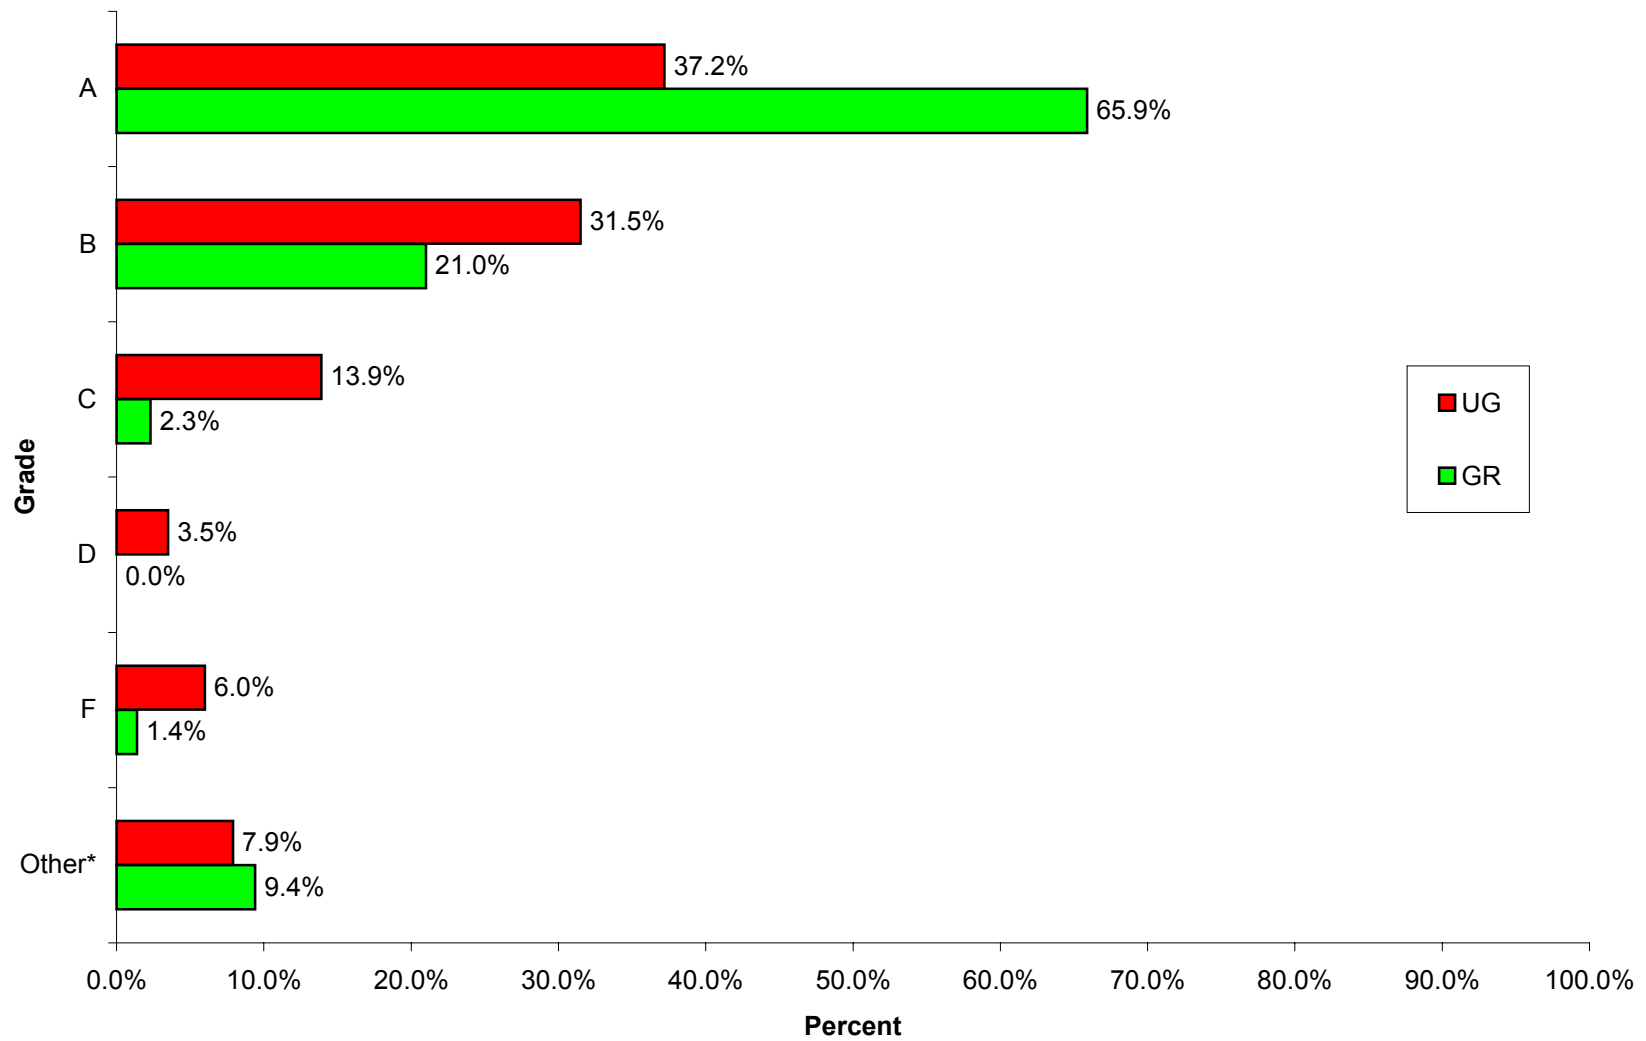

FIGURE 4.3
PERCENTAGE OF GRADES AWARDED UNIVERSITY-WIDE, FALL 2003

*Other includes grades of AU, IN, NC, P, and WD

Source: Institutional Research, Grade Distribution Report