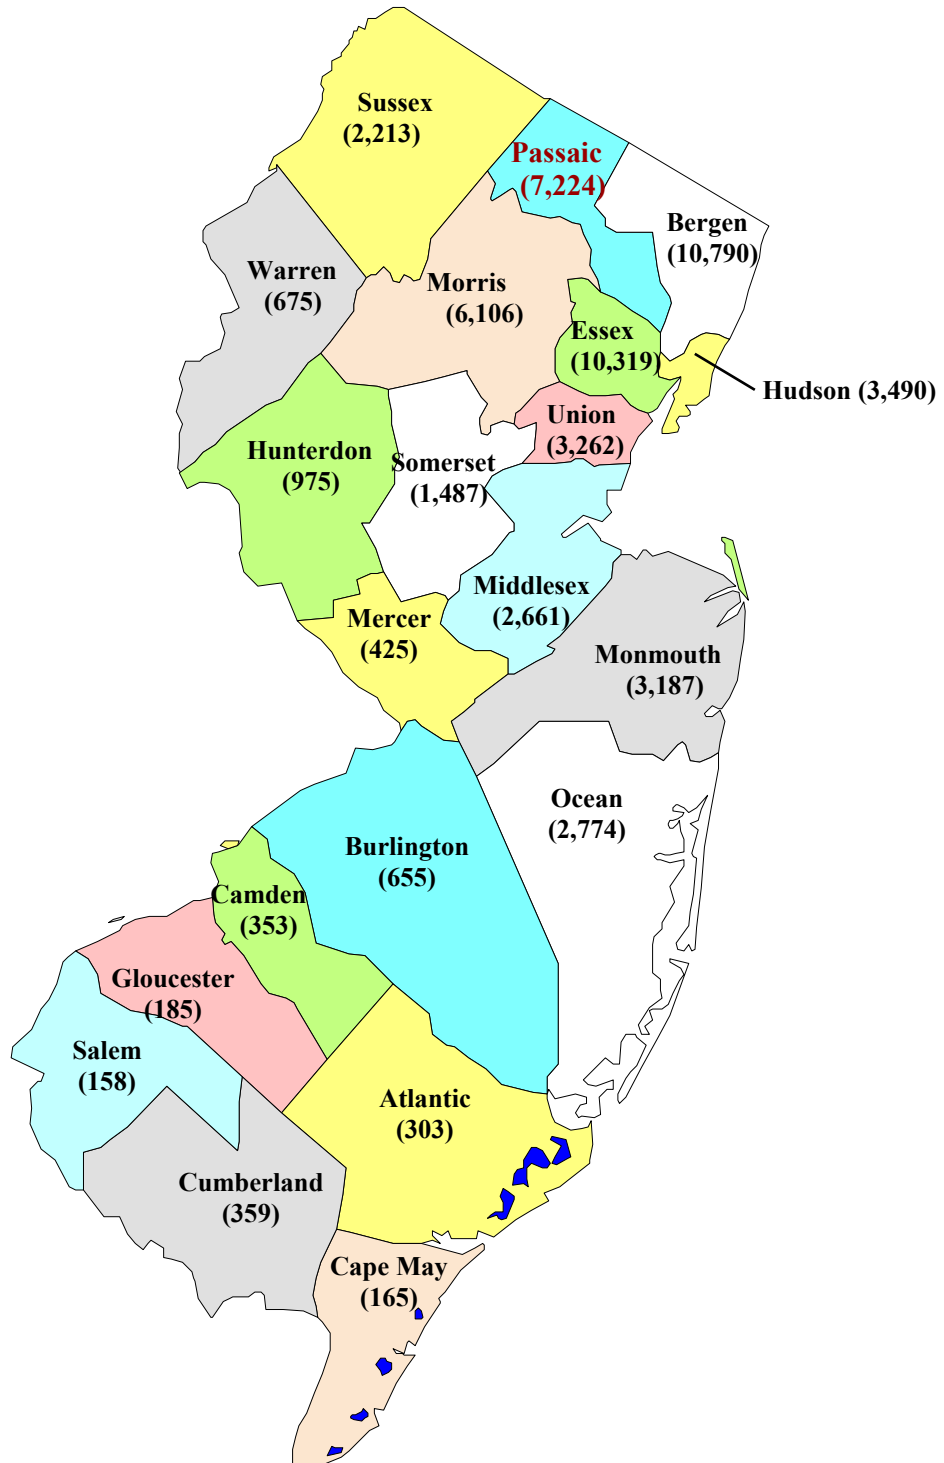

FIGURE 4.6
DISTRIBUTION OF MSU ALUMNI RESIDING IN NJ

Total Number of Alumni in New Jersey = 57,766
Source: Office of Alumni Relations