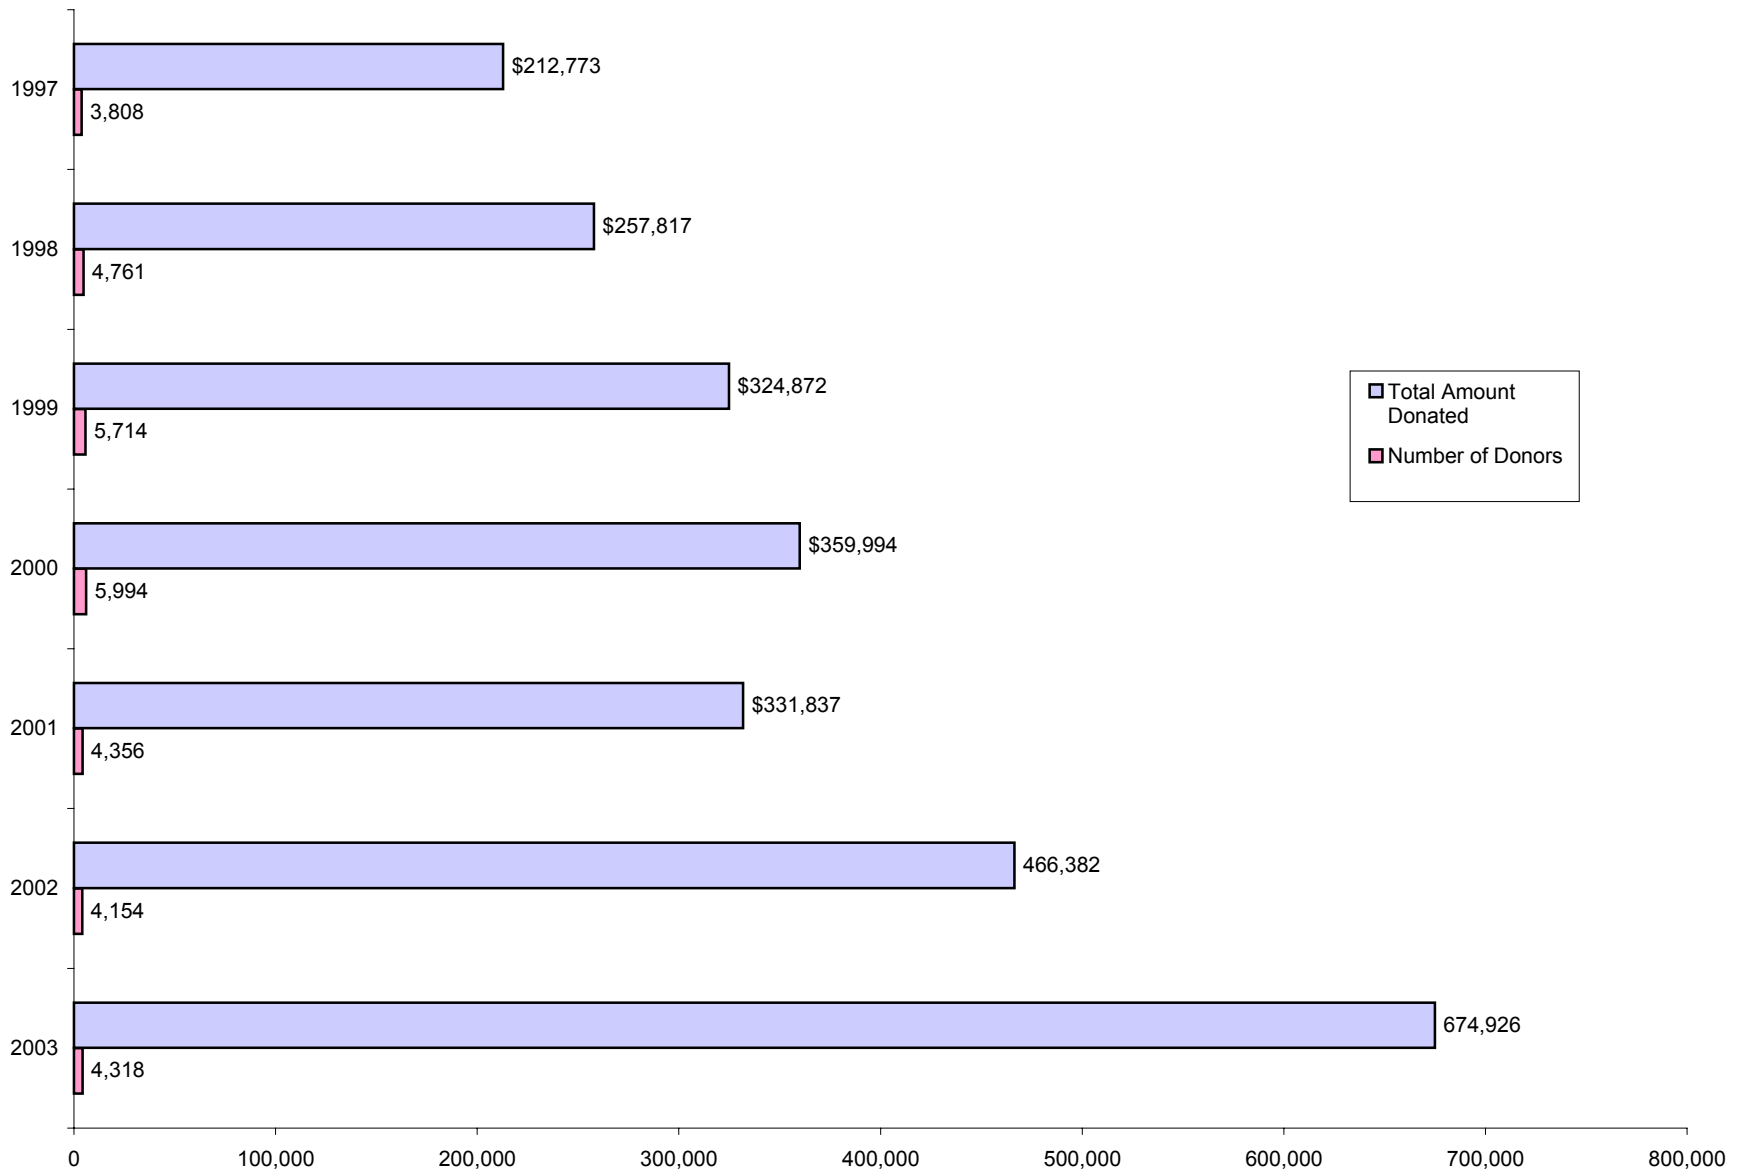

FIGURE 6.4
GIFTS TO THE MSU ALUMNI ASSOCIATION FY 1999 - 2003

Source: MSU Foundation