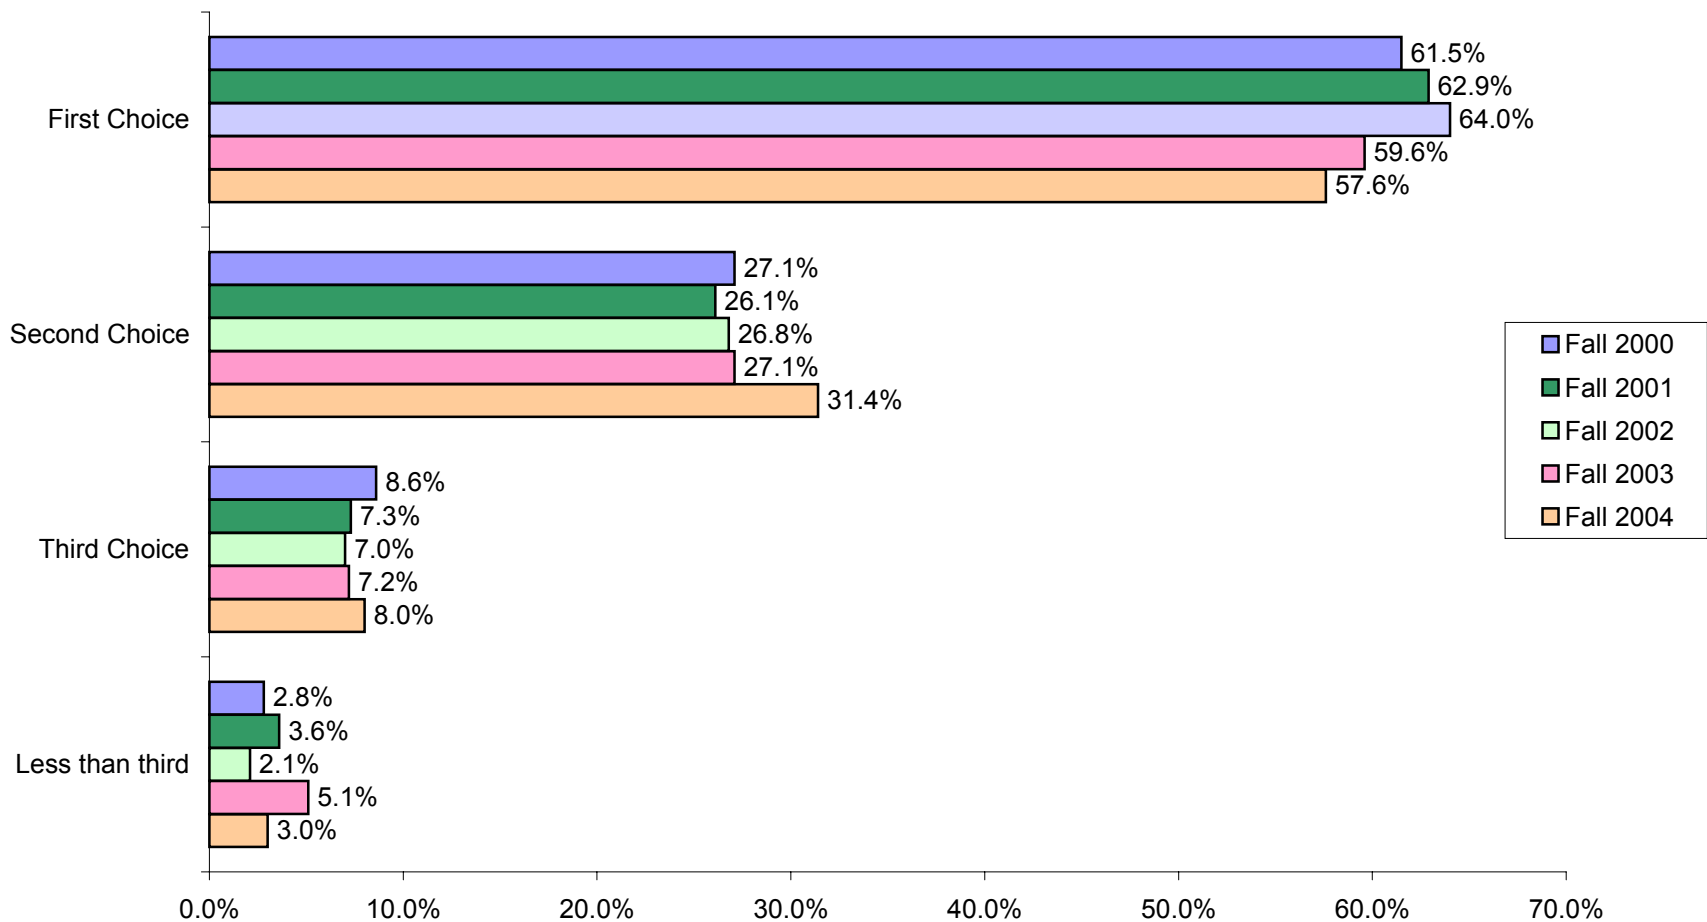

FIGURE 1.1
MONTCLAIR STATE UNIVERSITY AS A CHOICE AMONG COLLEGES APPLIED TO BY
FULL-TIME, FIRST-TIME FRESHMEN,
FALL 2000-FALL 2004

Fall 2000 Response Rate = 65%
 Fall 2001 Response Rate = 80%
 Fall 2002 Response Rate = 59%
 Fall 2003 Response Rate = 59%
 Fall 2004 Response Rate = 59%

Source: CIRP Freshman Surveys, Fall 2000-Fall 2004