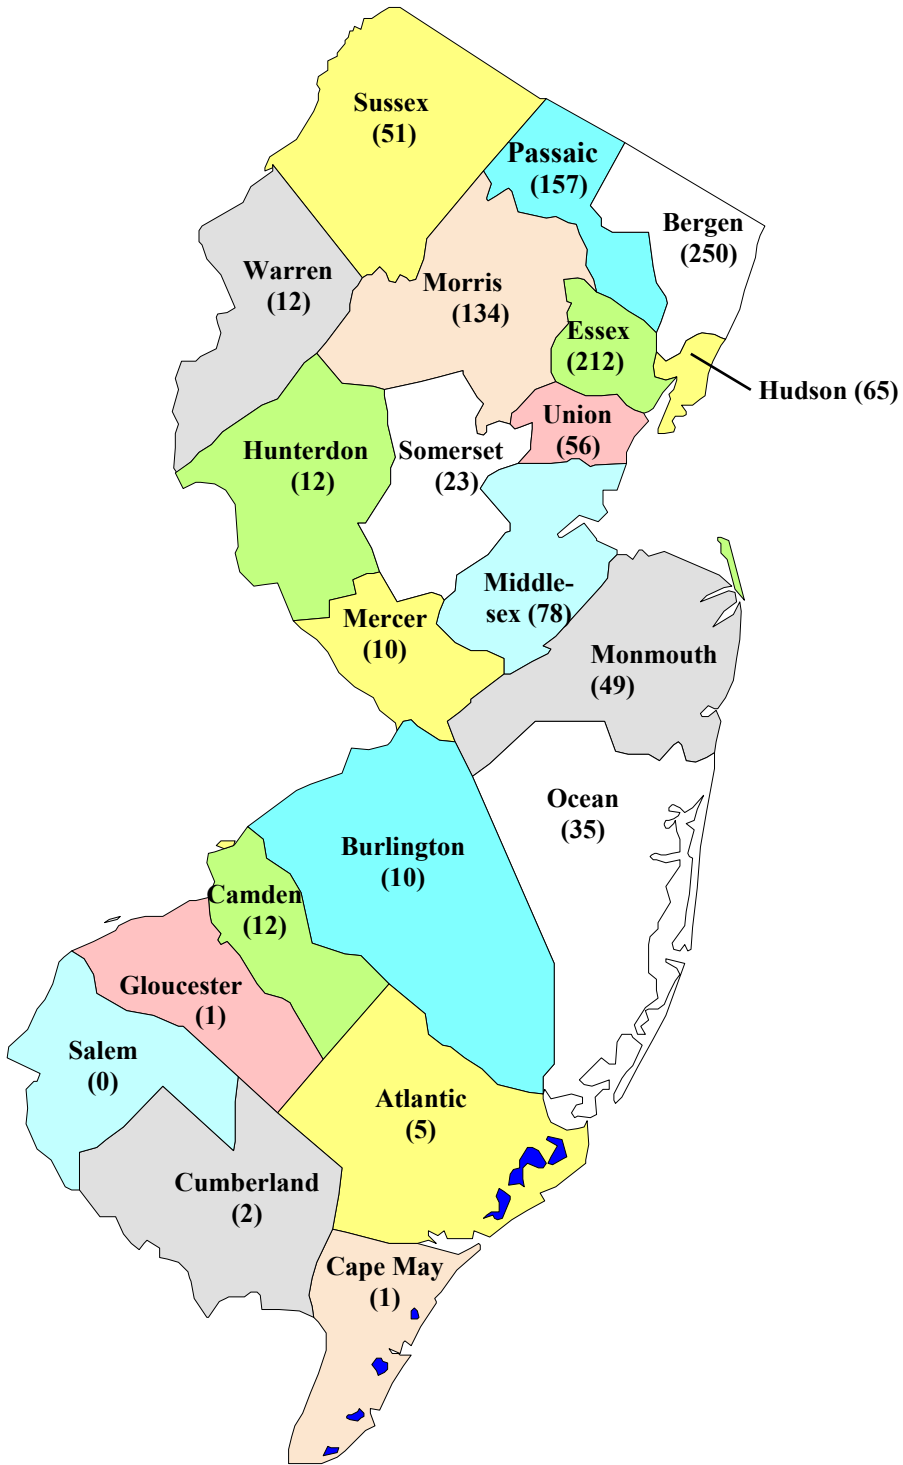

**FIGURE 1.10  
TRANSFER STUDENTS BY COUNTY OF ORIGIN,  
FALL 2004**

*Transfer Students from New Jersey = 1,175*  
Source: Institutional Research, Undergraduate Admissions Reports, Fall 2004