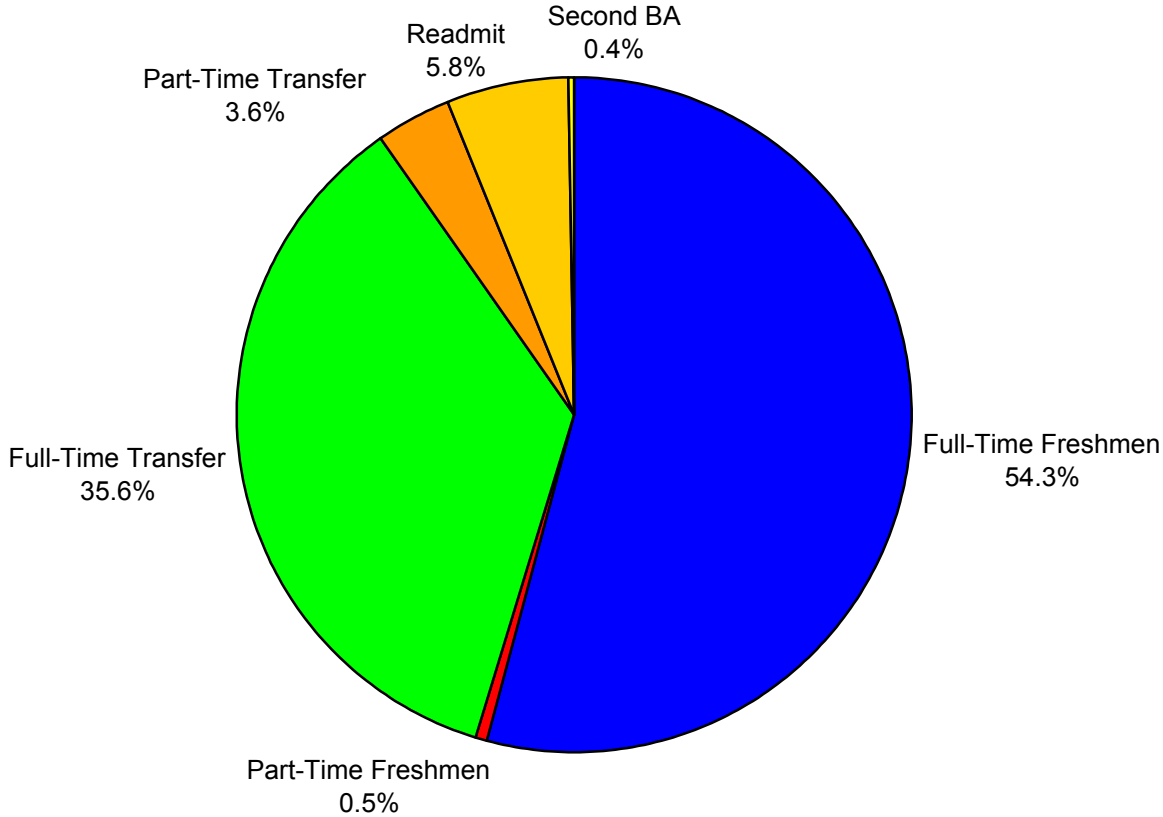

FIGURE 1.4
NEW UNDERGRADUATES ENTERING MONTCLAIR STATE UNIVERSITY
BY ADMISSION CATEGORY, FALL 2004

N = 3,233

Source: Institutional Research, Undergraduate Admissions Report, Fall 2004