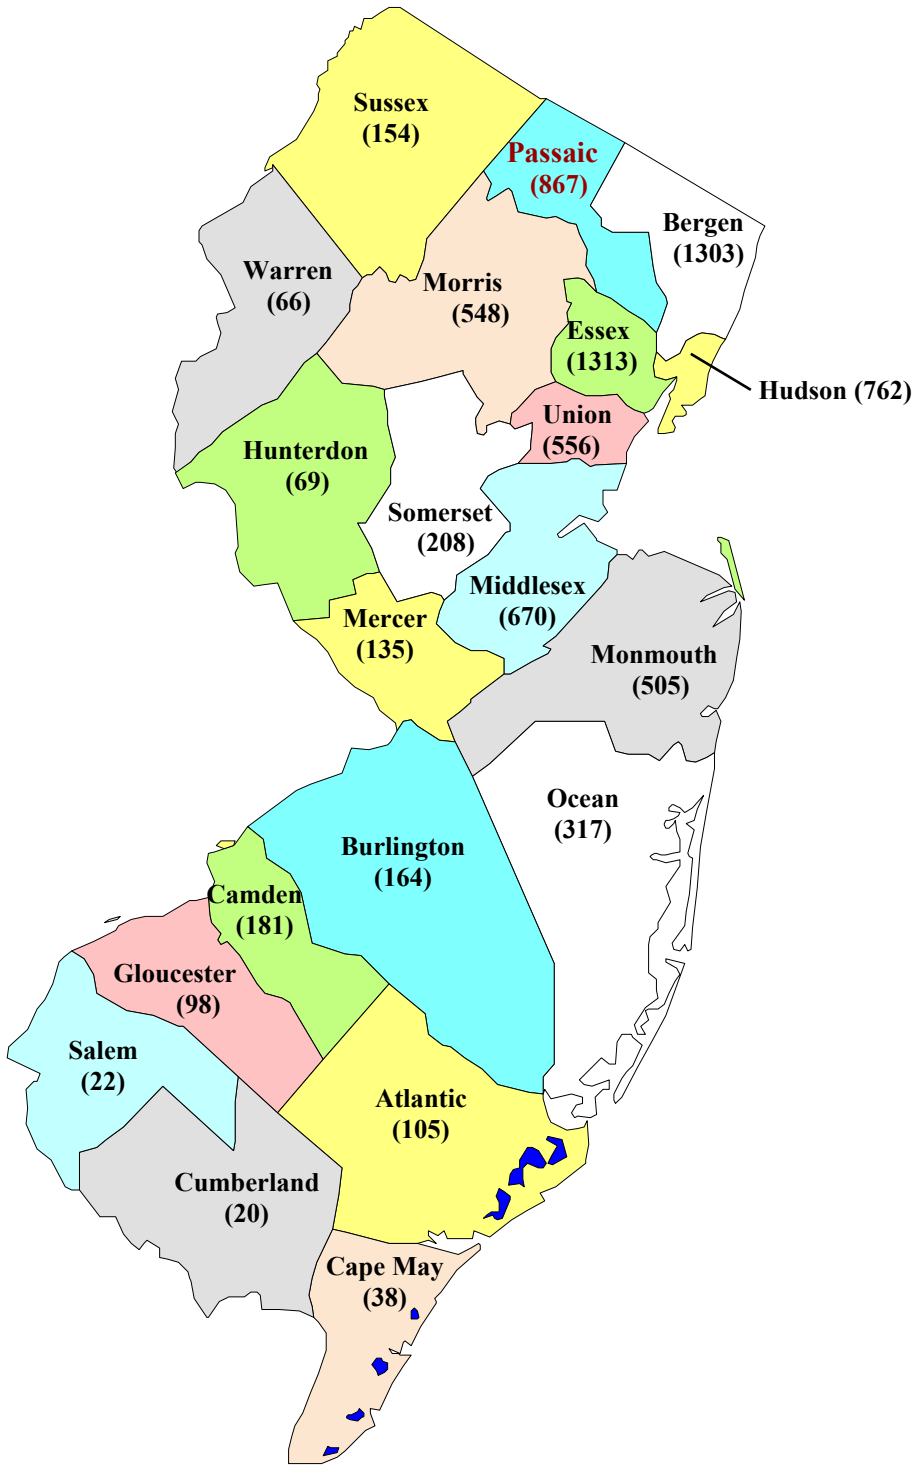

**FIGURE 1.6**  
**FULL-TIME, FIRST-TIME APPLICANTS BY COUNTY OF ORIGIN, FALL 2004**

Full-time, First-time Applicants from New Jersey = 8,101  
Source: Institutional Research, Undergraduate Admissions Report, Fall 2004