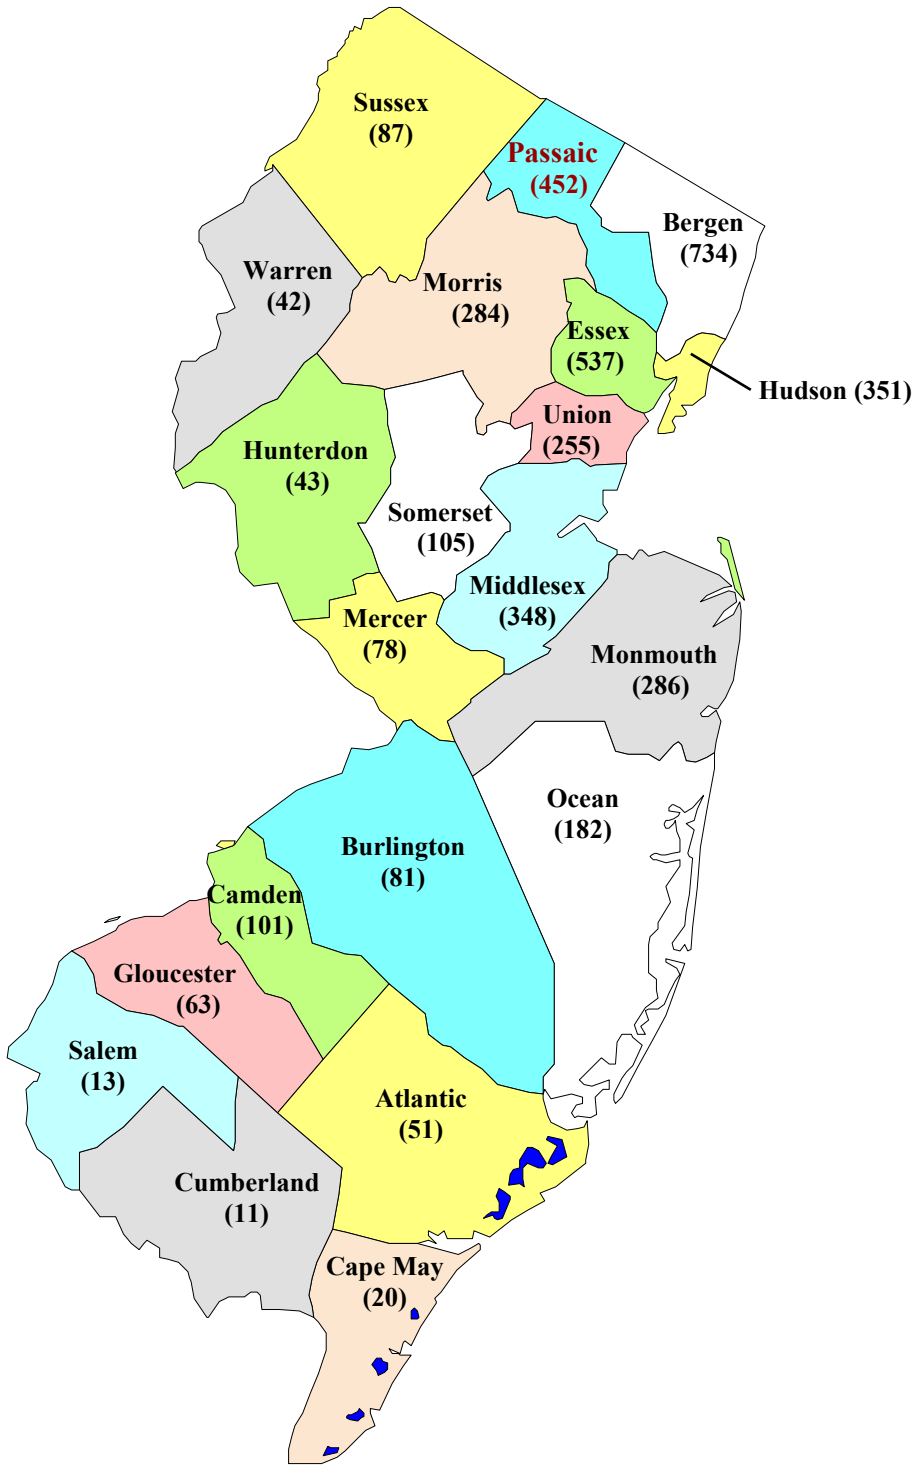

FIGURE 1.7
FULL-TIME, FIRST-TIME ACCEPTED APPLICANTS
BY COUNTY OF ORIGIN, FALL 2004

Full-time, First-time Accepted Applicants from New Jersey = 4,124
Source: Institutional Research, Undergraduate Admissions Report, Fall 2004