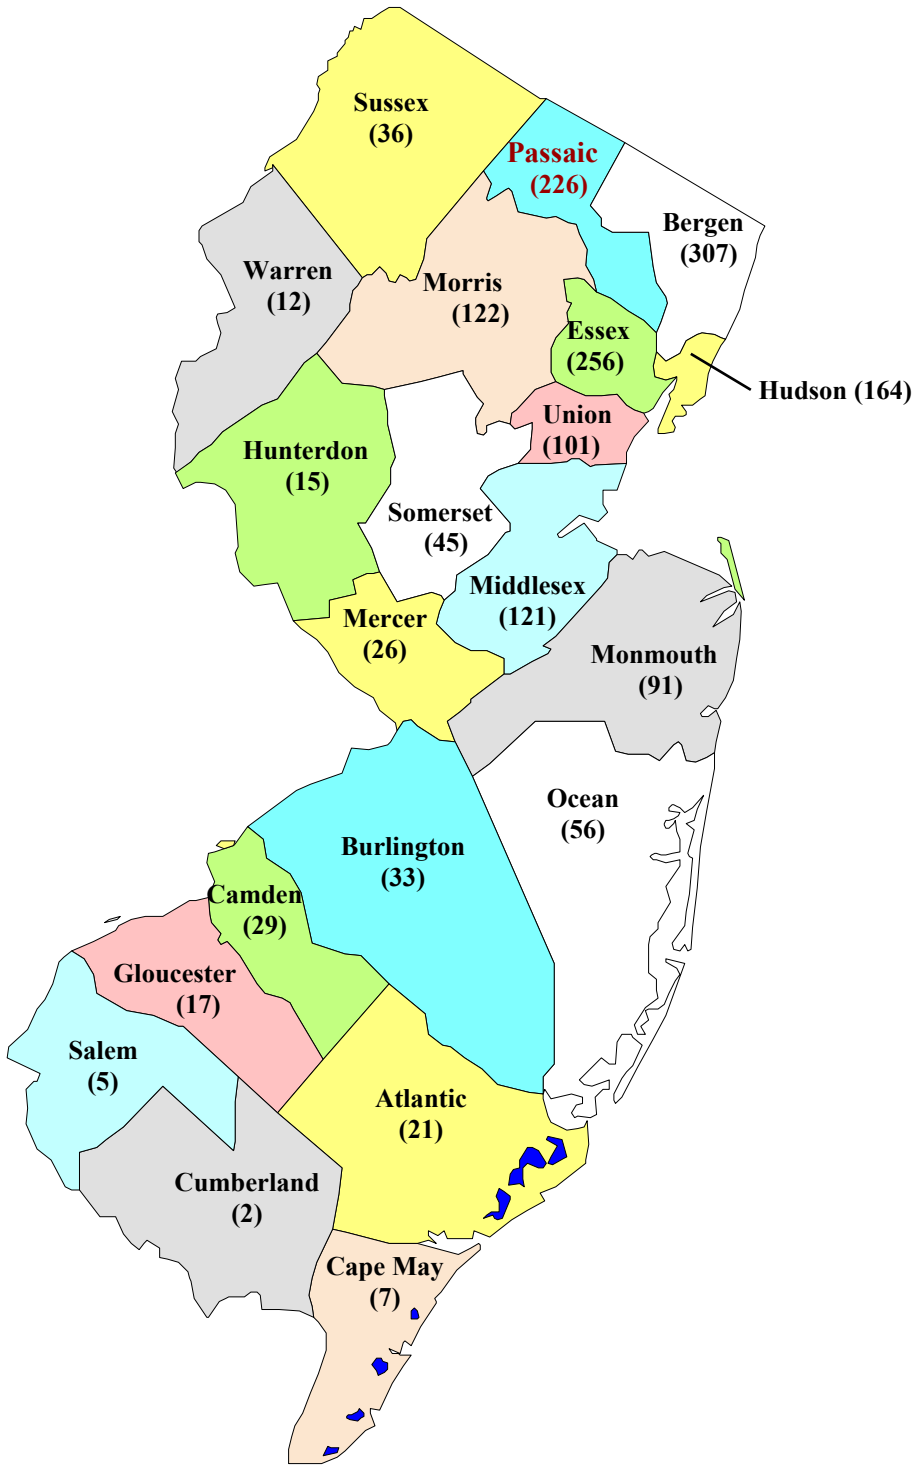

**FIGURE 1.8**  
**FULL-TIME, FIRST-TIME FRESHMEN BY COUNTY OF ORIGIN,**  
**FALL 2004**

*Full-Time, First-Time Enrolled Freshmen from New Jersey= 1,692*  
Source: Institutional Research, Undergraduate Admissions Report, Fall 2004