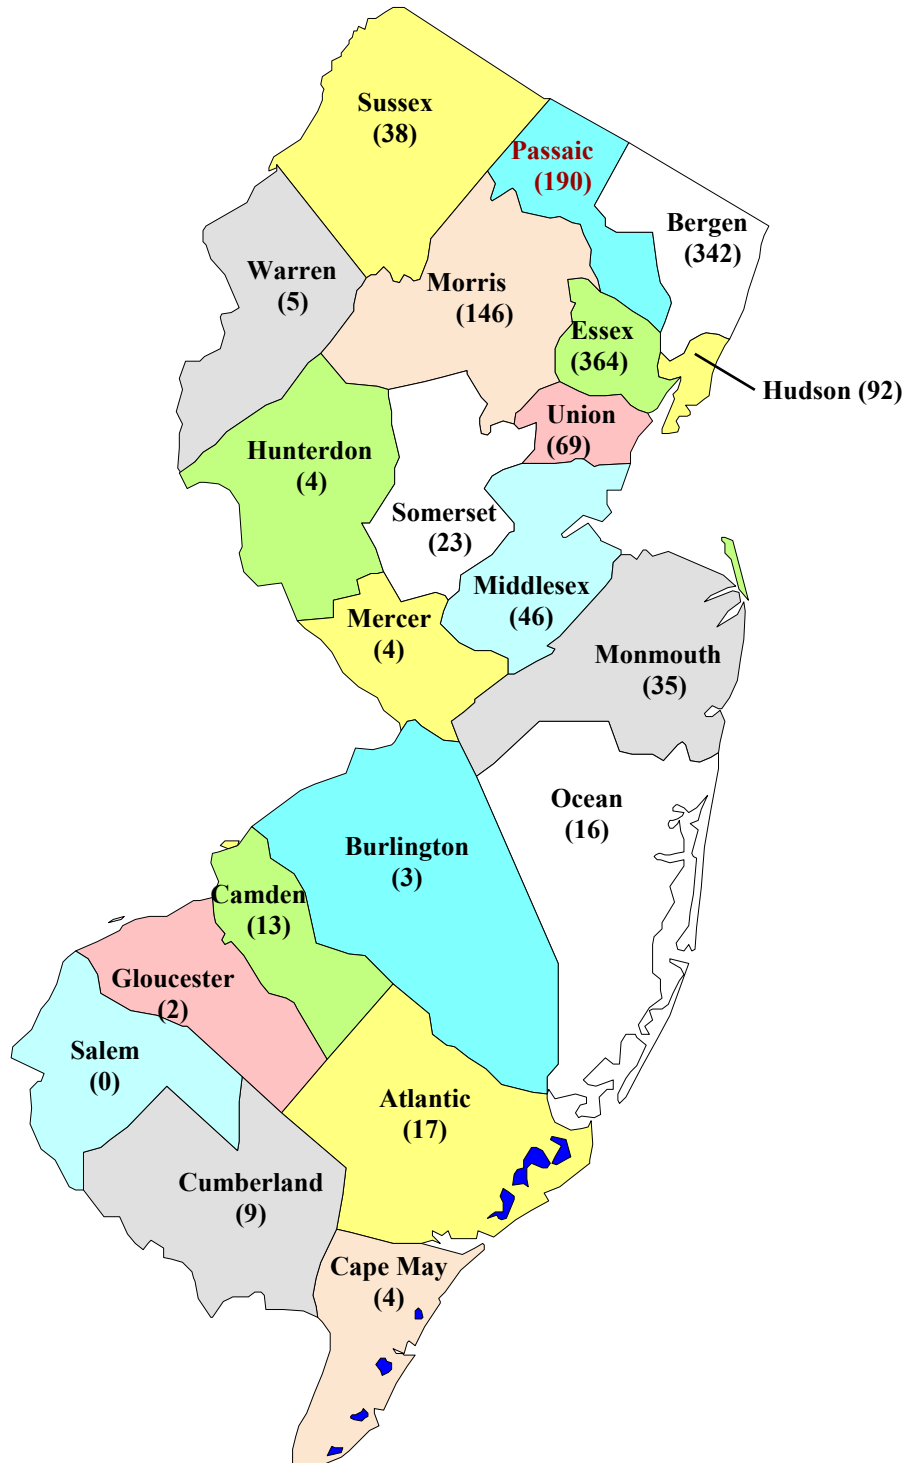

FIGURE 2.2
COUNTY OF ORIGIN OF NJ FIRST-TIME ENROLLED GRADUATE STUDENTS,
FALL 2004

Total Number of First-Time Graduate Students from NJ = 1,529
Source: Institutional Research, Graduate Admissions Report, Fall 2004