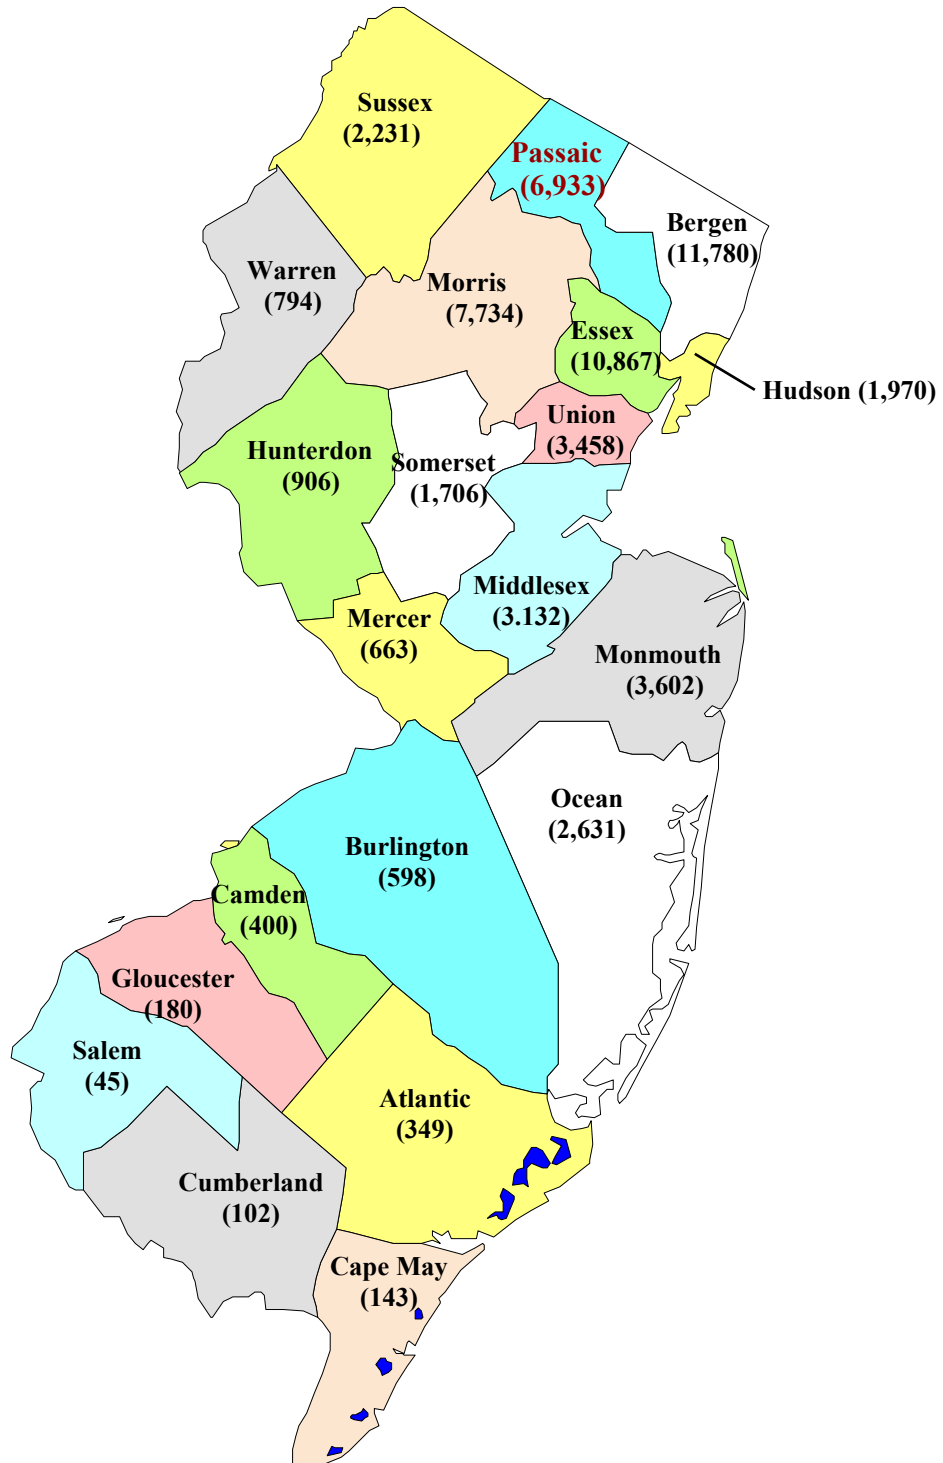

FIGURE 4.6
DISTRIBUTION OF MSU ALUMNI RESIDING IN NJ
FALL 2004

Total Number of Alumni in New Jersey = 60,224
Source: Office of Alumni Relations