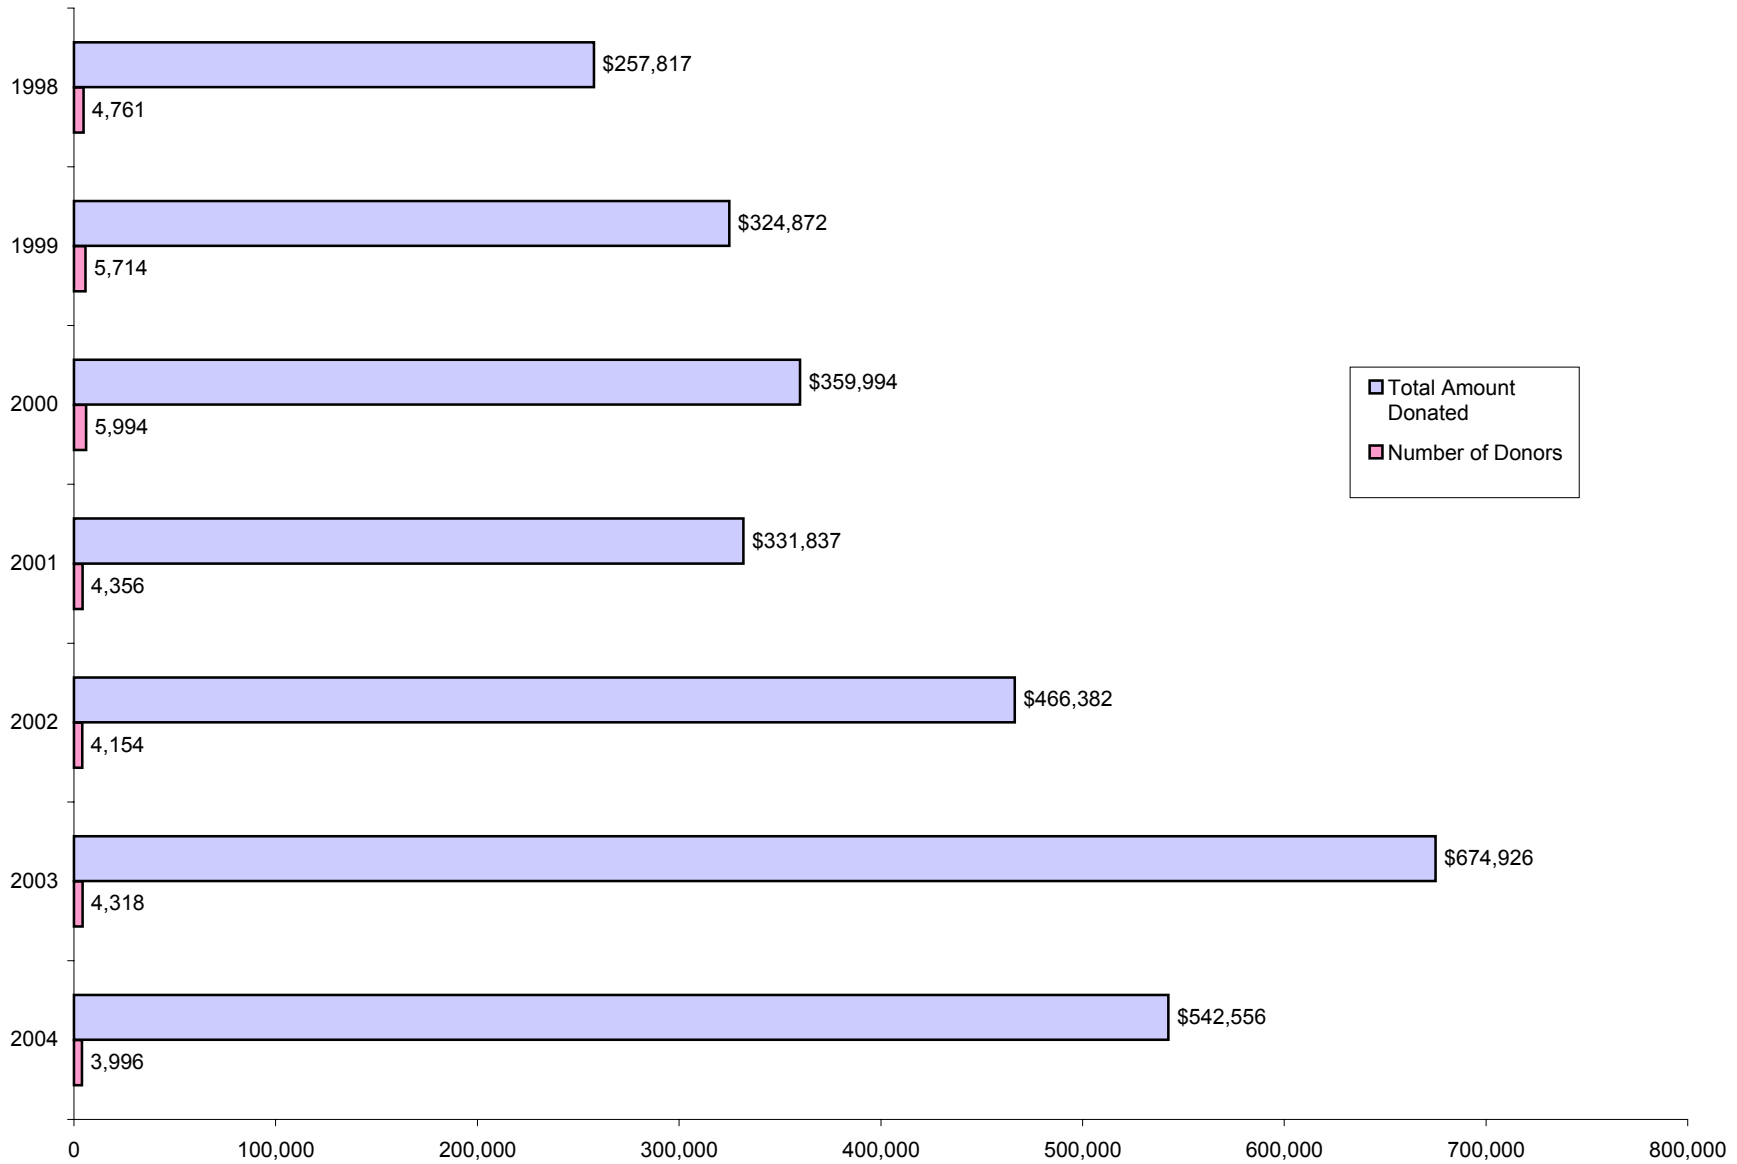

FIGURE 6.4
GIFTS TO THE MSU ALUMNI ASSOCIATION, FY 1998-2004

Source: MSU Foundation