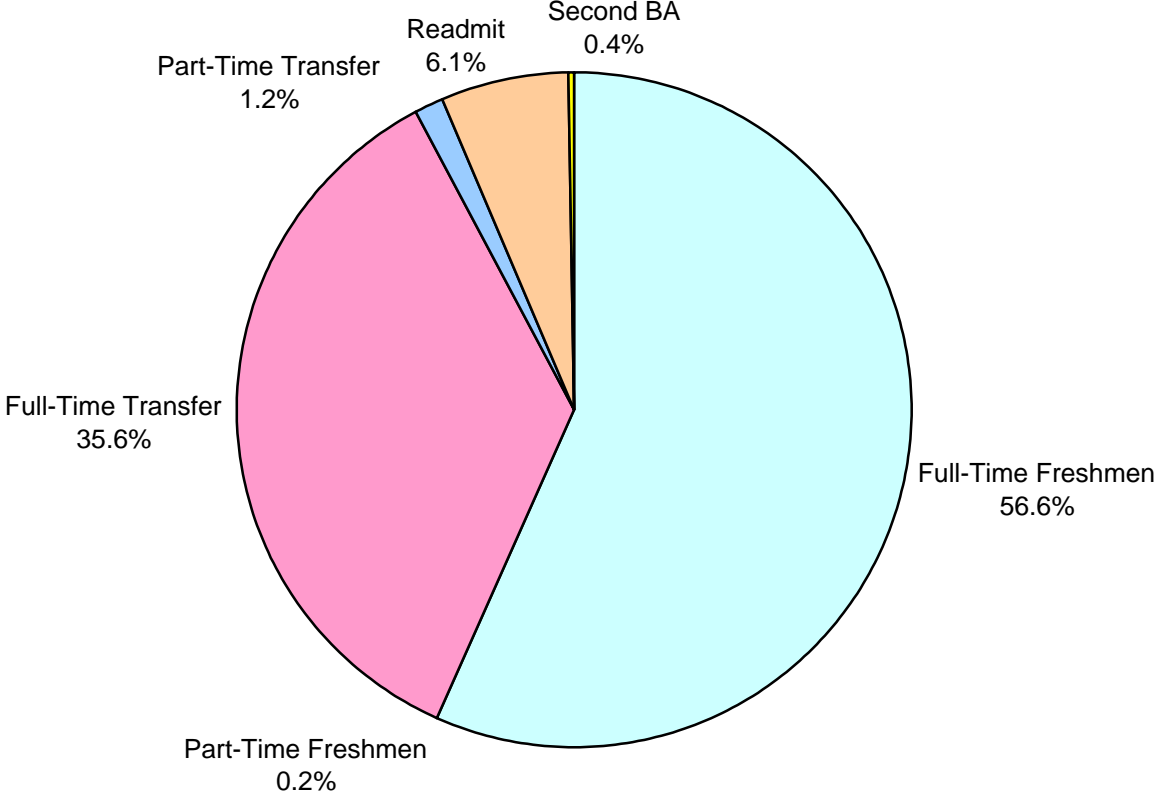

FIGURE 1.3
NEW UNDERGRADUATES ENTERING MONTCLAIR STATE UNIVERSITY
BY ADMISSION CATEGORY, FALL 2005

N = 3,372

Source: Institutional Research, Undergraduate Admissions Report, Fall 2005