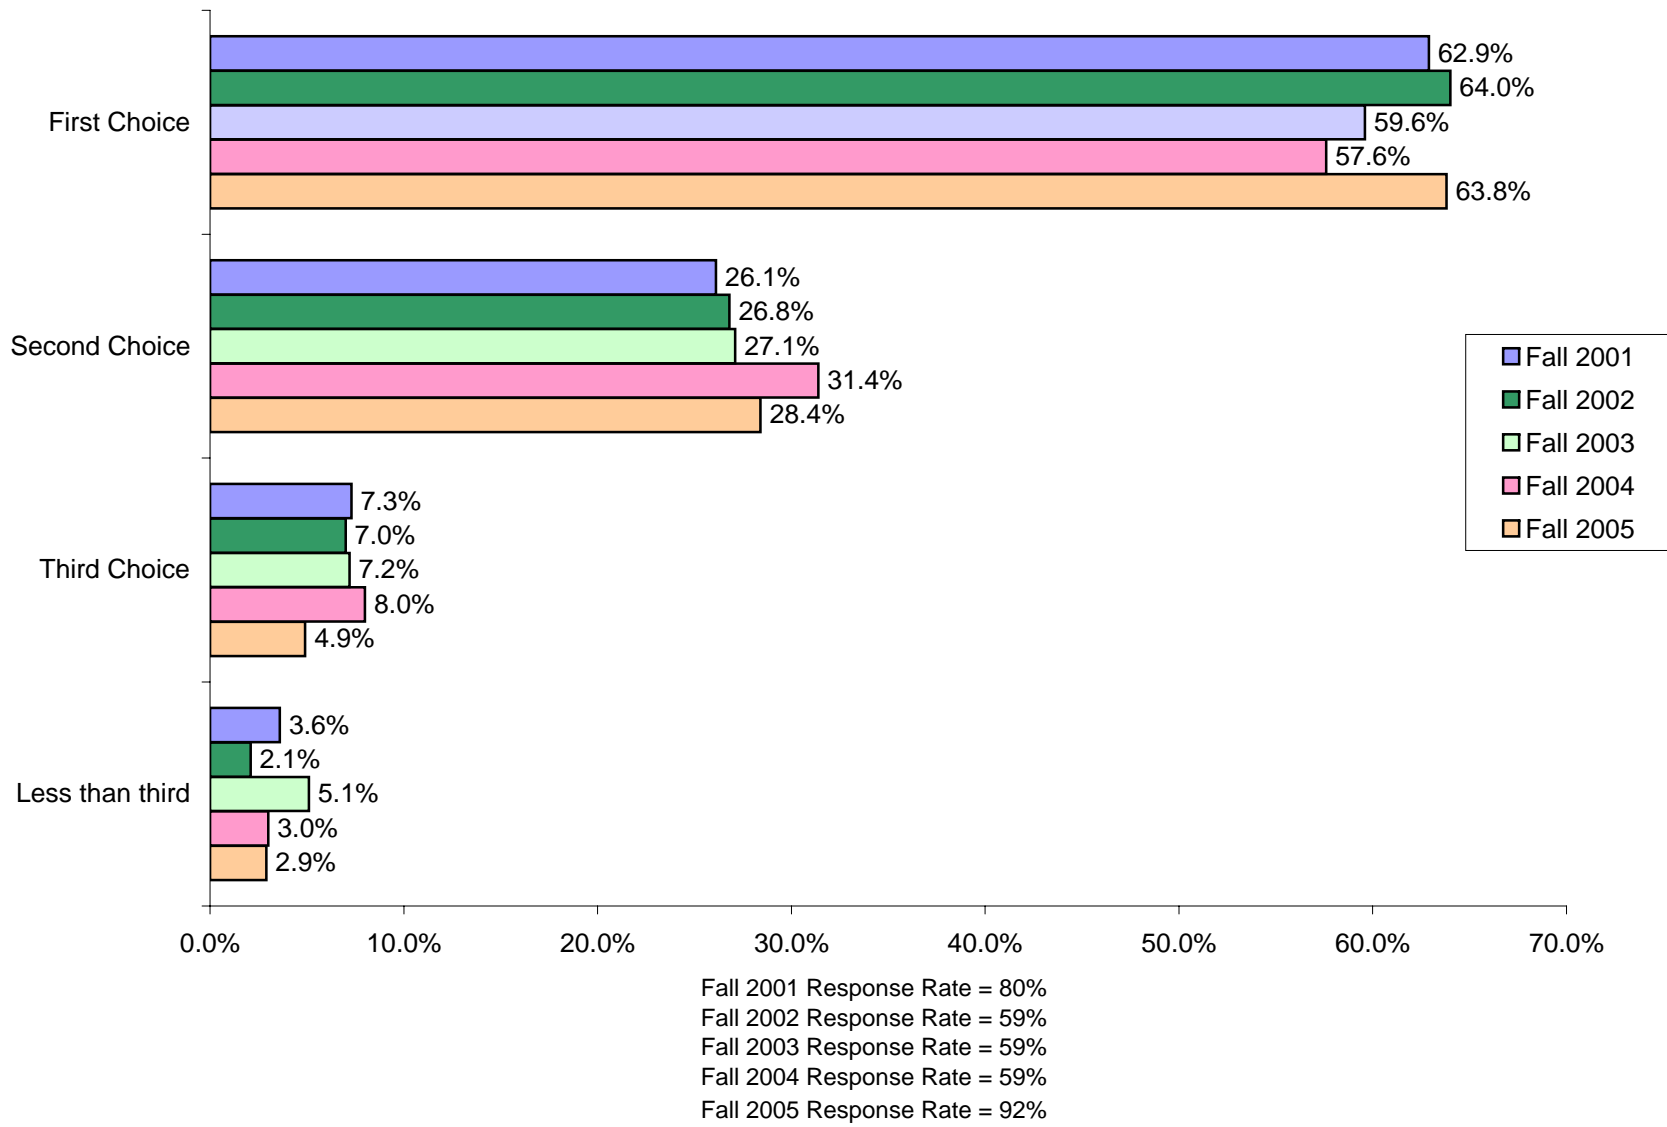

FIGURE 1.4
MONTCLAIR STATE UNIVERSITY AS A CHOICE AMONG COLLEGES APPLIED TO BY FTFT
FULL-TIME, FIRST-TIME FRESHMEN, FALL 2001-FALL 2005

Source: CIRP Freshman Surveys, Fall 2001-Fall 2005