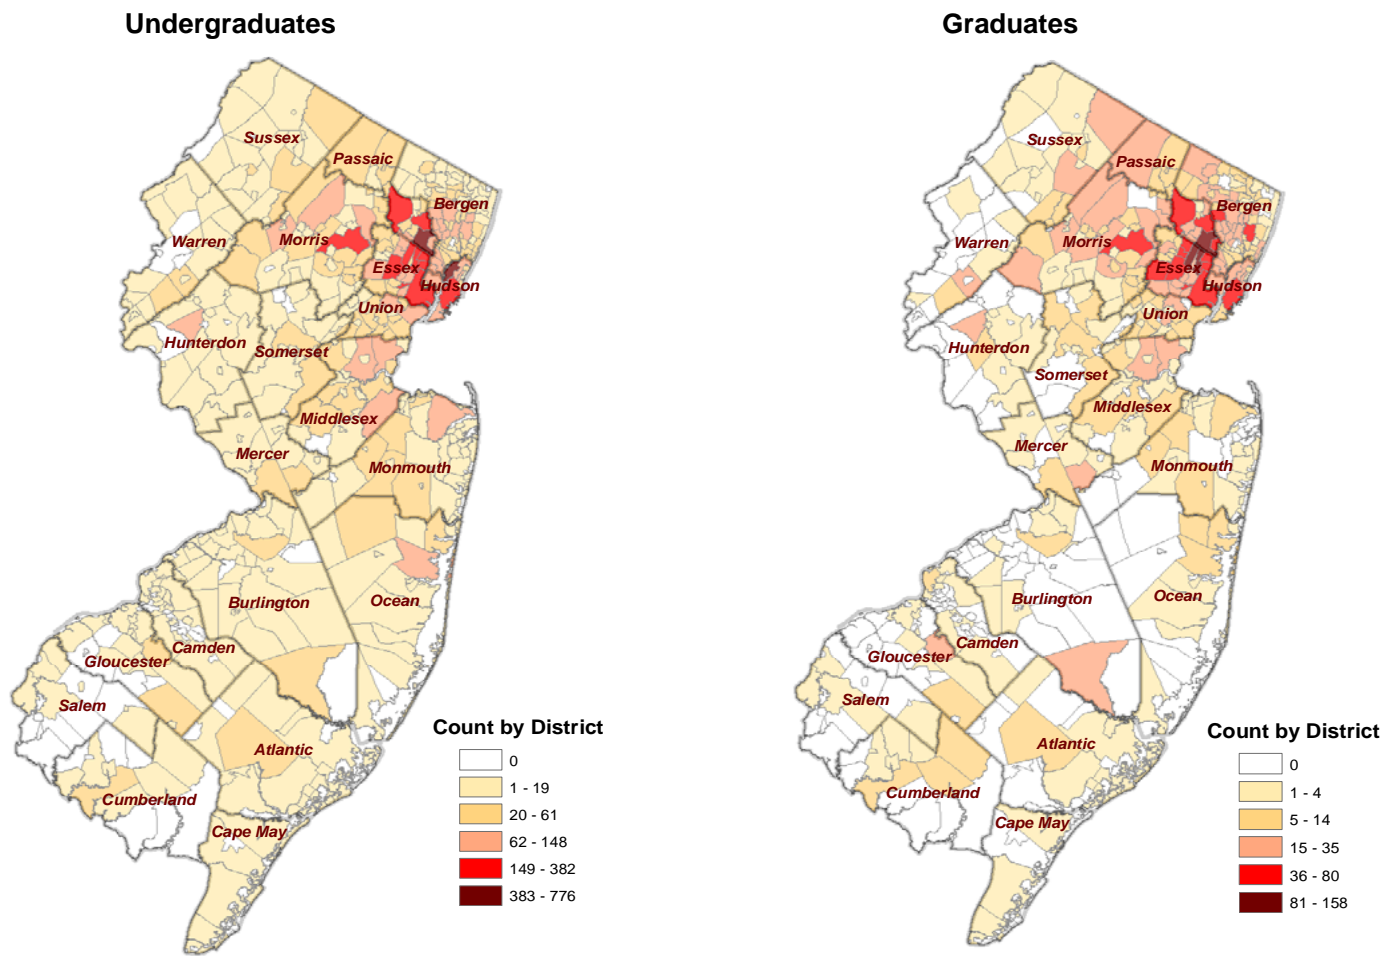

FIGURE 3.7
GEO-DEMOGRAPHIC ANALYSIS OF ENROLLED STUDENTS BY LEVEL, FALL 2005
BY COUNTY AND MUNICIPALITY DISTRICTS (MCD's)

* Based on 90 percent address match of the 11,903 undergraduates and 3,788 graduates who enrolled from New Jersey in fall 2005

** During Fall 2005, 12,174 undergraduates and 3,889 graduates were enrolled at MSU

Source: Institutional Research, Enrollment Reports, Fall 2005