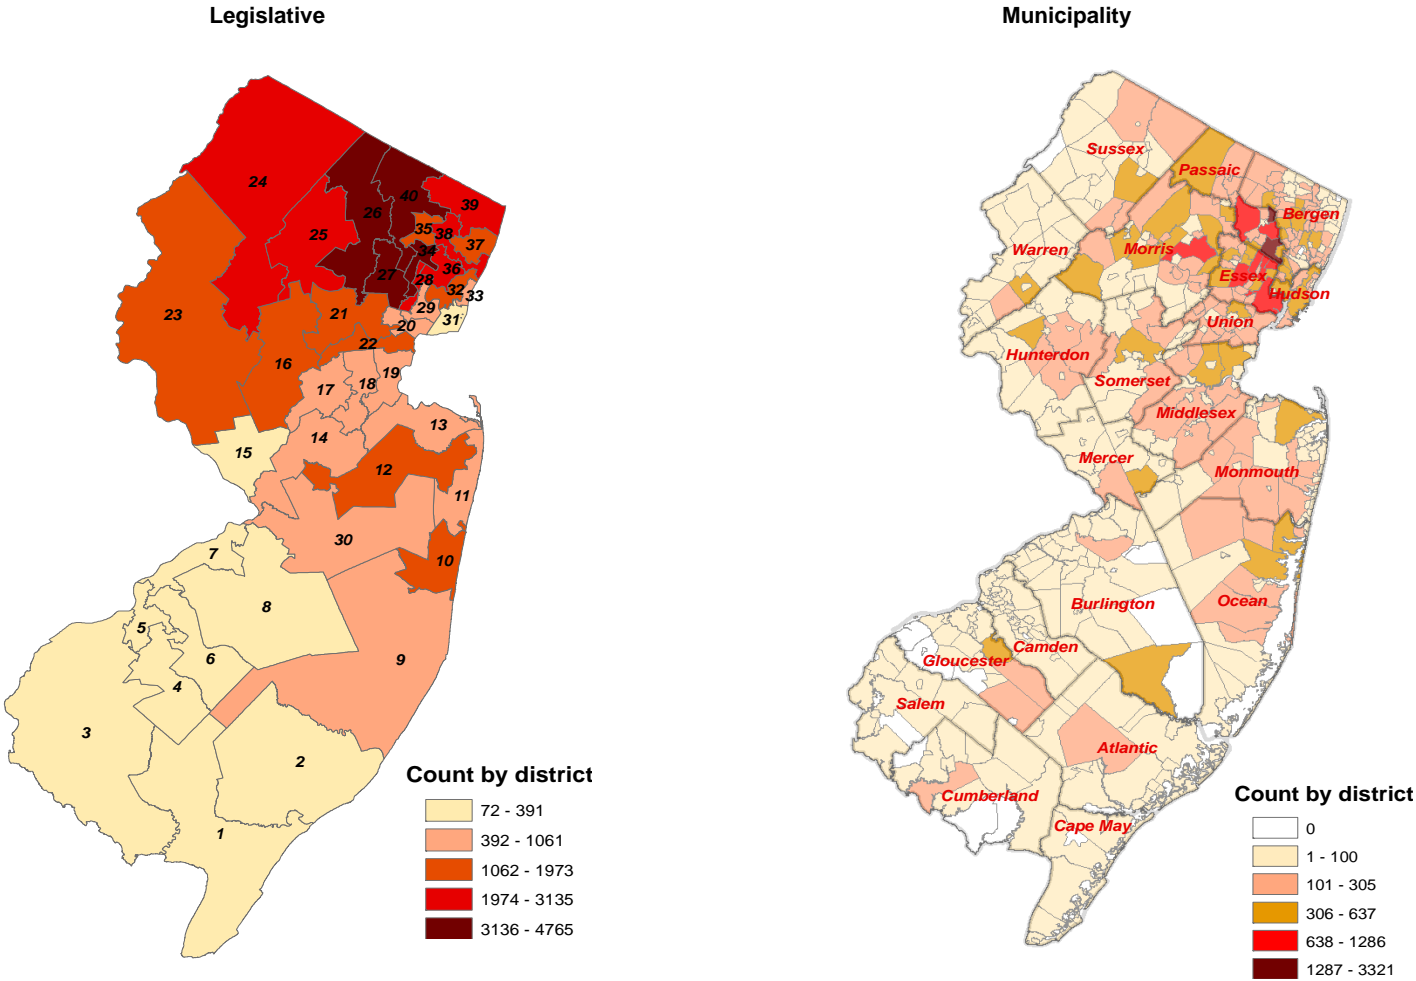

FIGURE 4.5
GEO-DEMOGRAPHIC ANALYSIS OF ALUMNI RESIDING IN NEW JERSEY, 2005
BY LEGISLATIVE DISTRICTS, AND BY COUNTY AND MUNICIPALITY DISTRICTS (MCD's)

* Based on 88 percent address match of the 63,376 alumni from New Jersey.