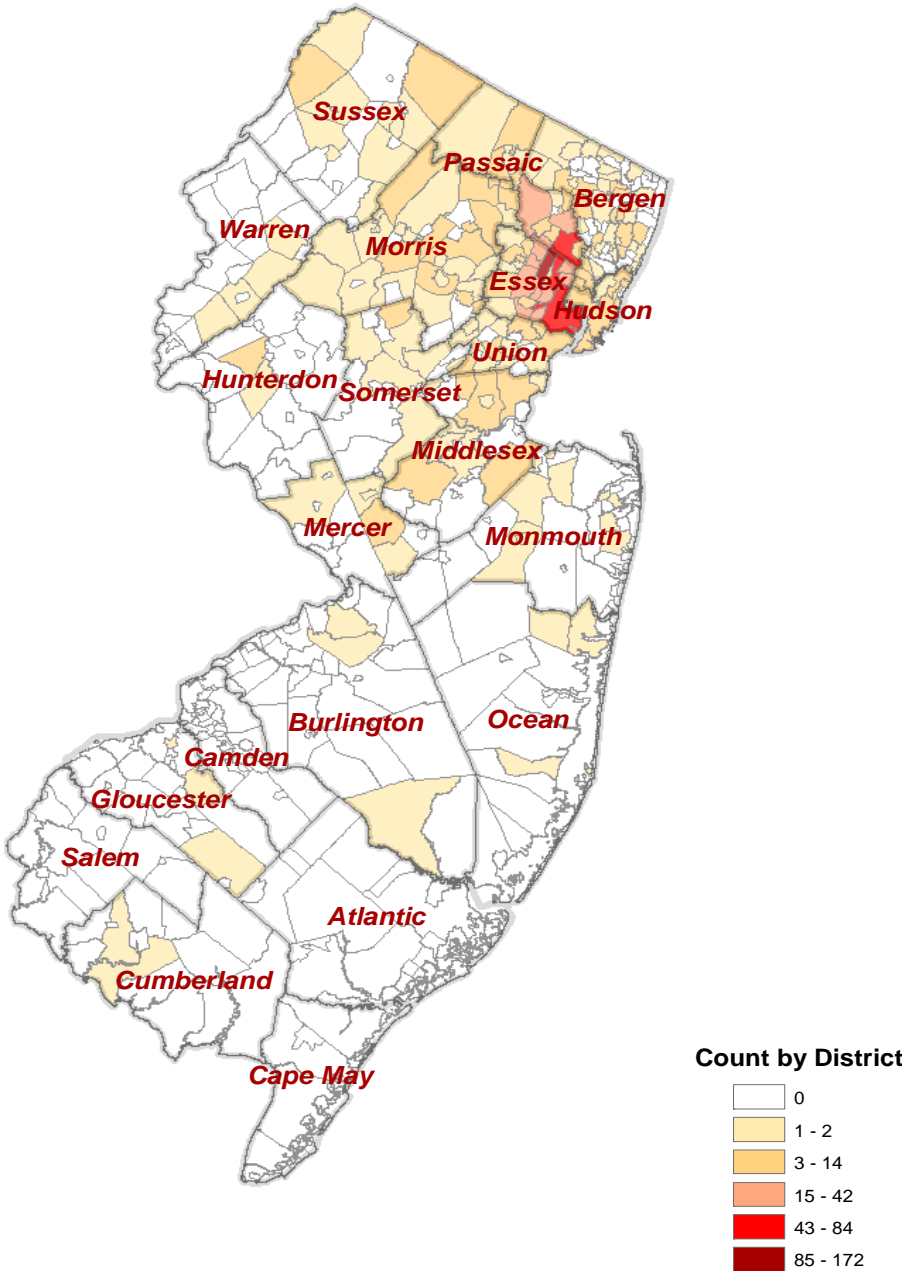

**FIGURE 5.2
GEO-DEMOGRAPHIC ANALYSIS OF FULL-TIME FACULTY AND STAFF, FALL 2005
BY COUNTY AND MUNICIPALITY DISTRICTS (MCD's)**

* Based on 85 percent address match of the 1,314 full-time Faculty and Staff from New Jersey
 ** Full-time Faculty and Staff = 1,441