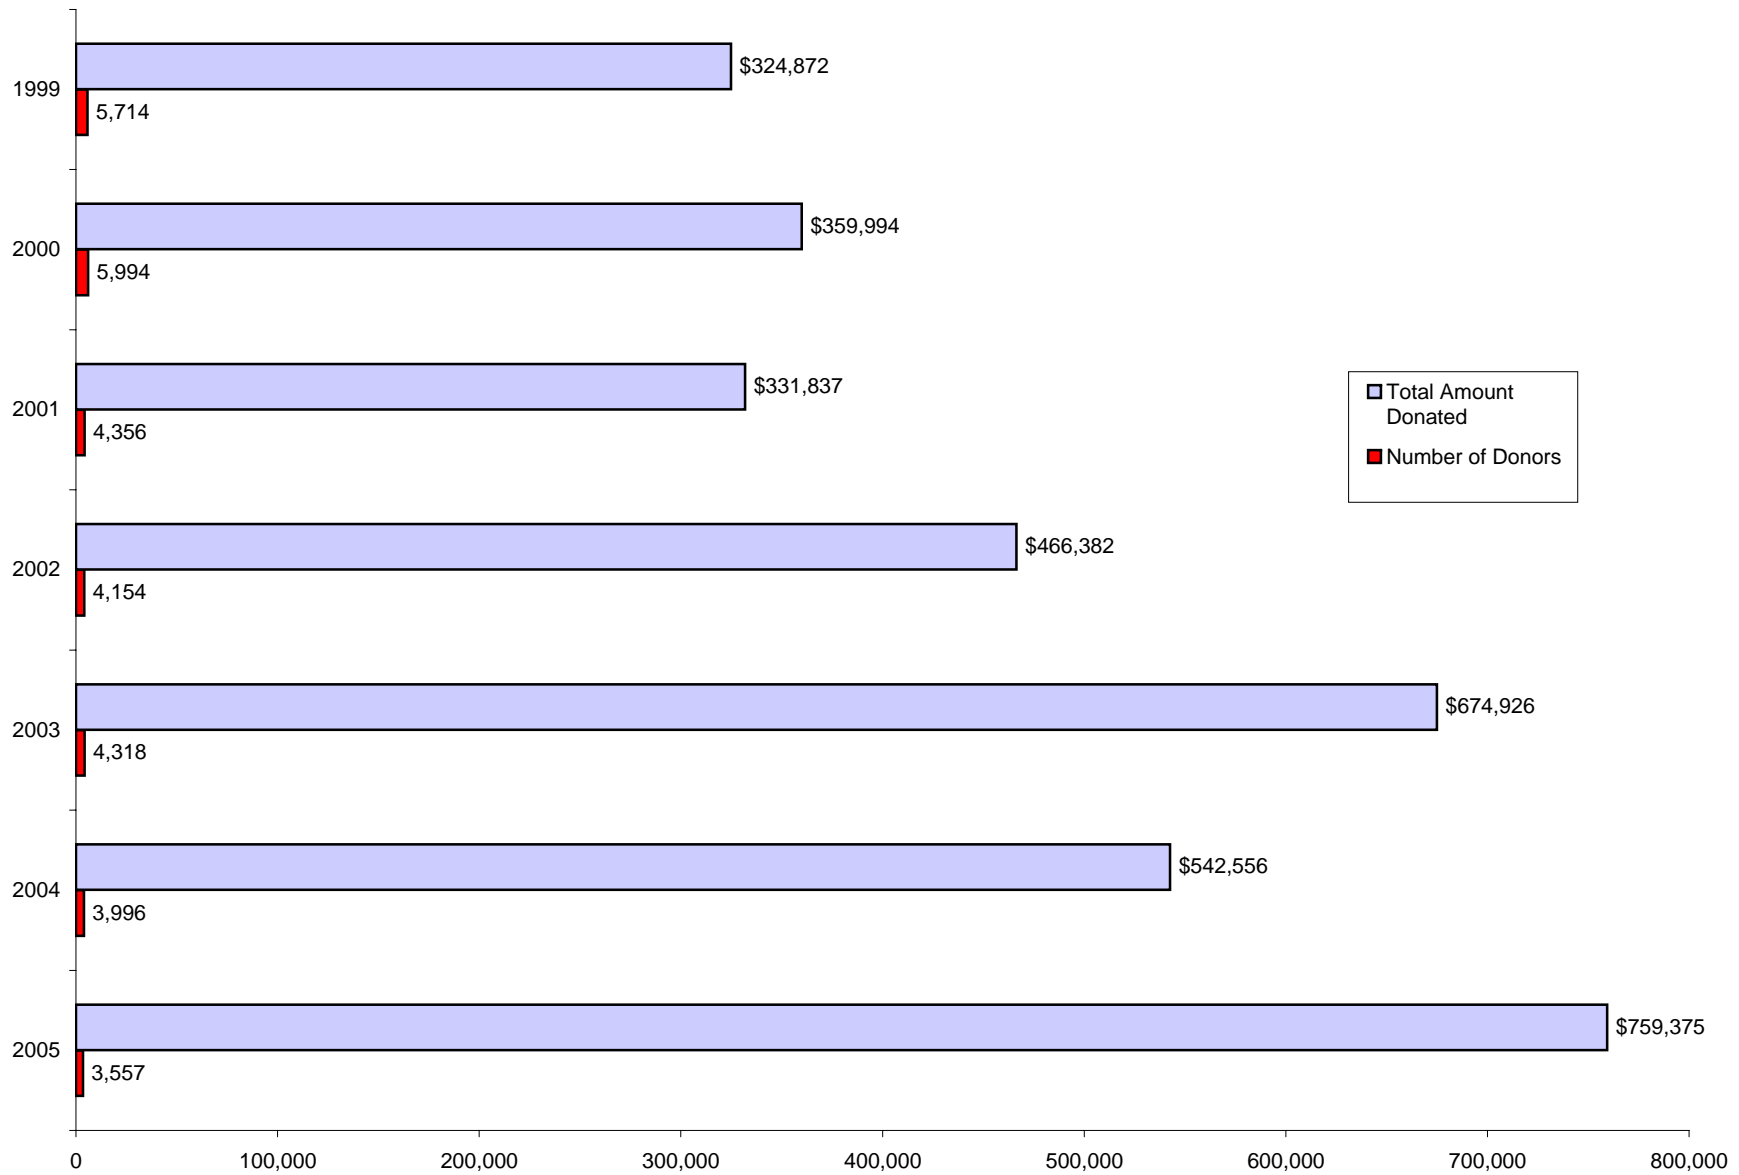

FIGURE 6.4
GIFTS TO THE MSU ALUMNI ASSOCIATION, FY 1999-2005

Source: MSU Foundation