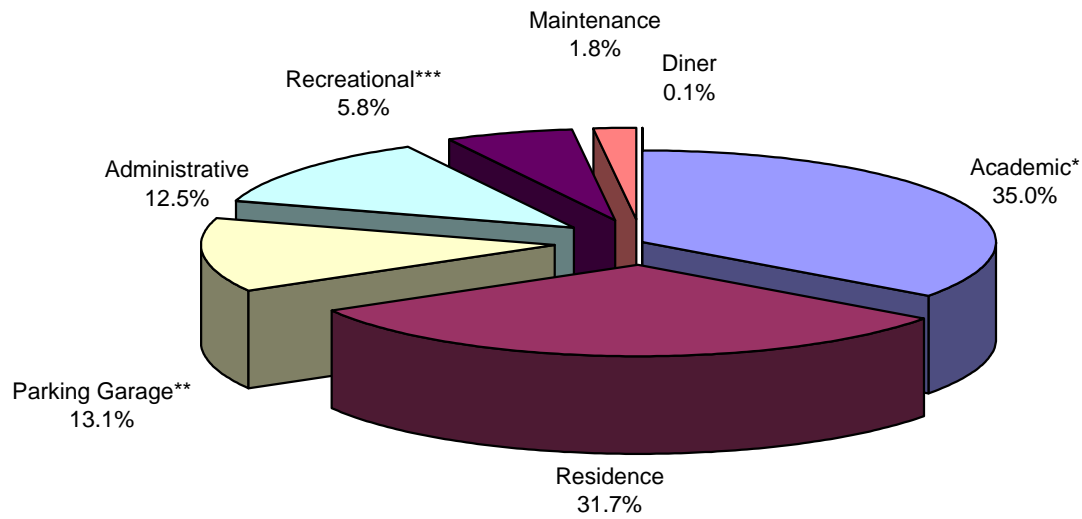

**FIGURE 7.1
SQUARE FOOTAGE BY BUILDING USE,
FALL 2005**

* Excludes Chapin Hall (not currently in use)

** Excludes NJ Transit Deck

*** Excludes Yogi Berra & Floyd Hall and Recreation Center