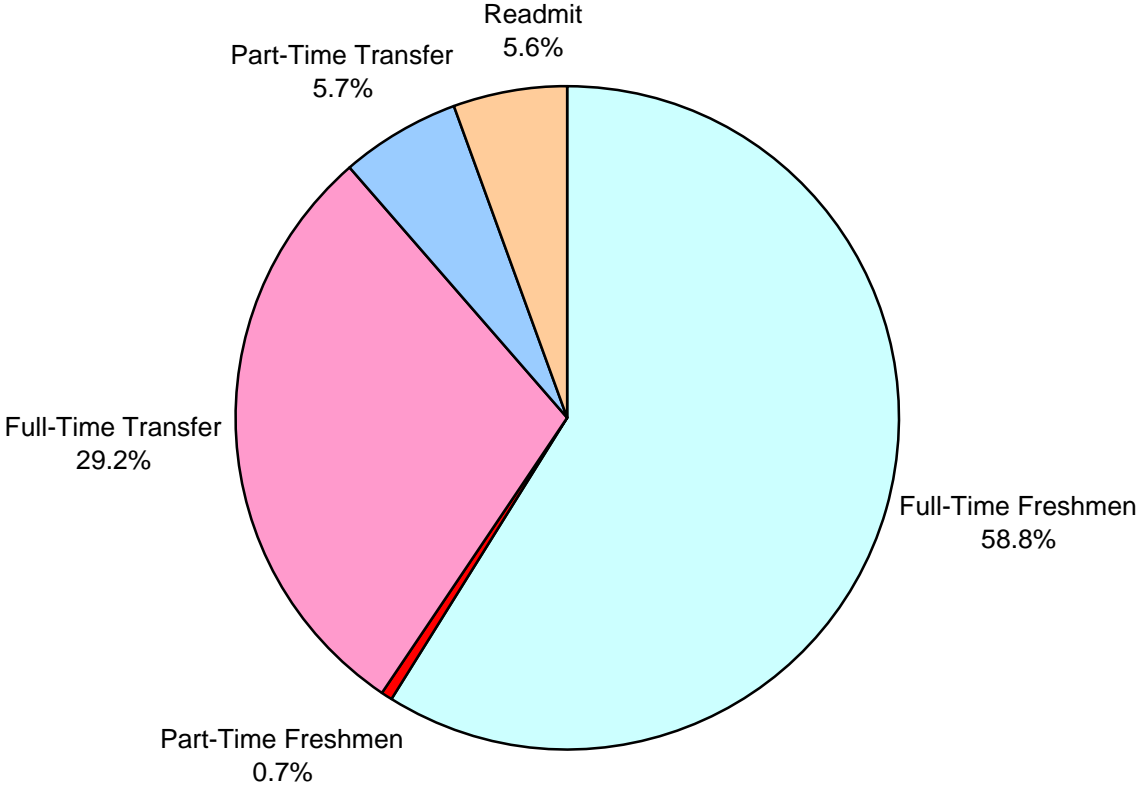

FIGURE 1.3
NEW UNDERGRADUATES ENTERING MONTCLAIR STATE UNIVERSITY
BY ADMISSION CATEGORY, FALL 2006

N = 3,431

Source: Institutional Research, Undergraduate Admissions Report, Fall 2006