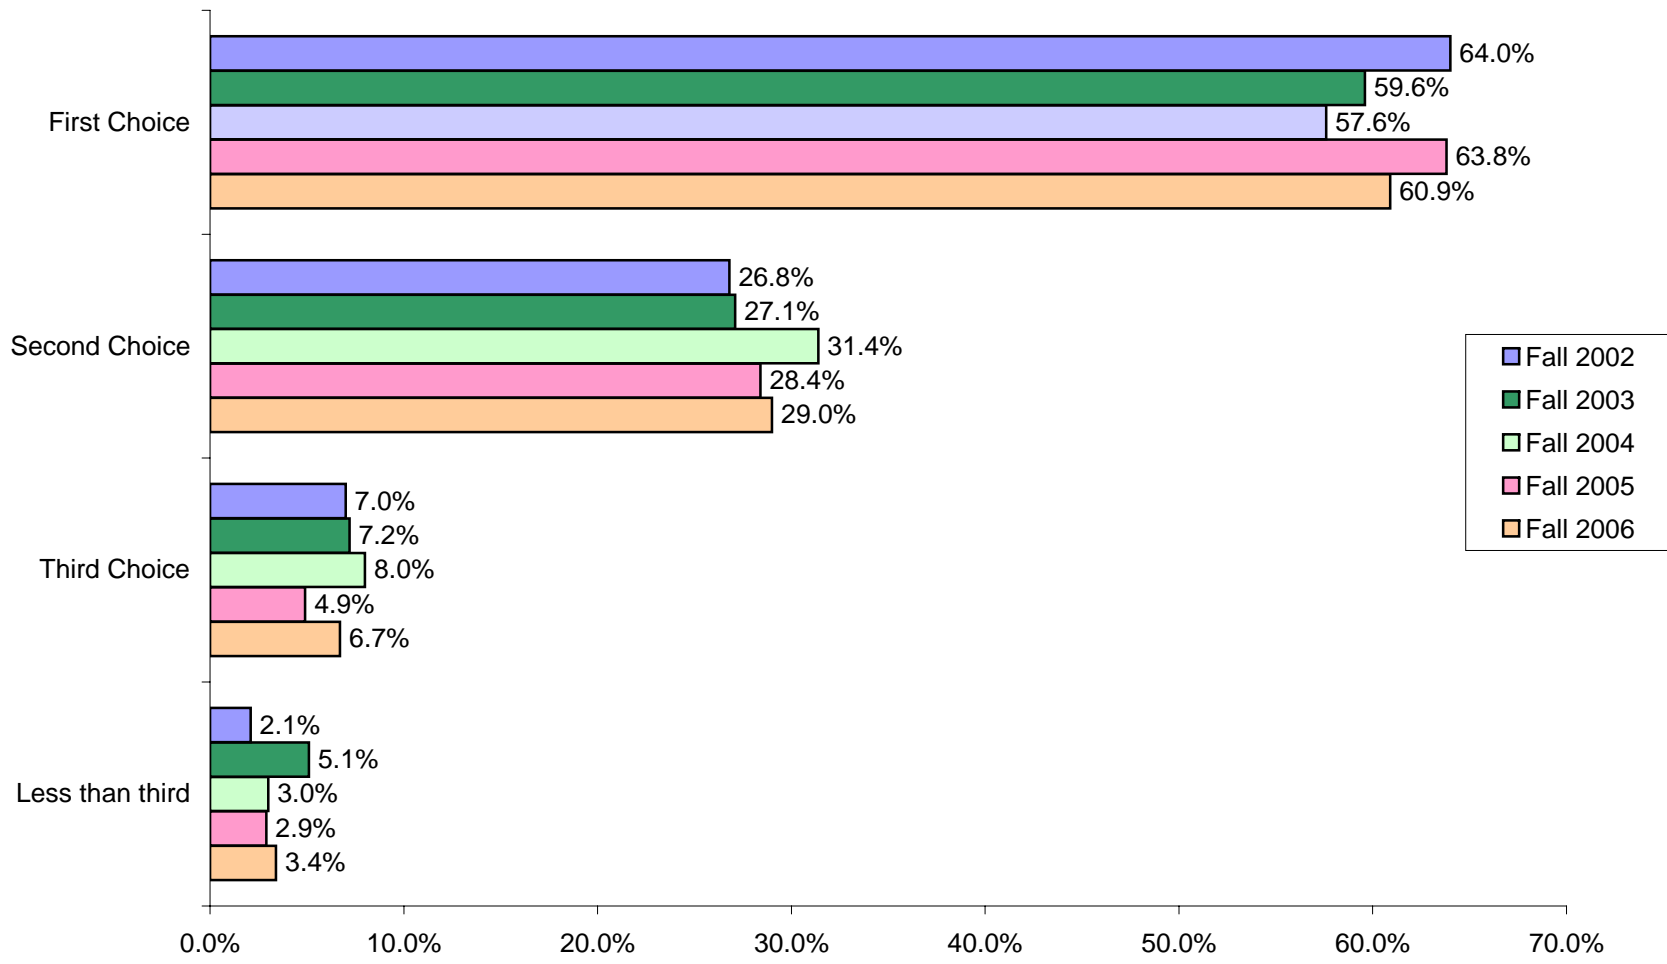

**FIGURE 1.4**  
**MONTCLAIR STATE UNIVERSITY AS A CHOICE AMONG COLLEGES APPLIED TO BY FTFT**  
**FULL-TIME, FIRST-TIME FRESHMEN, FALL 2002-FALL 2006**

Fall 2002 Response Rate = 59%  
 Fall 2003 Response Rate = 59%  
 Fall 2004 Response Rate = 59%  
 Fall 2005 Response Rate = 92%  
 Fall 2006 Response Rate = 92%

Source: CIRP Freshman Surveys, Fall 2002-Fall 2006