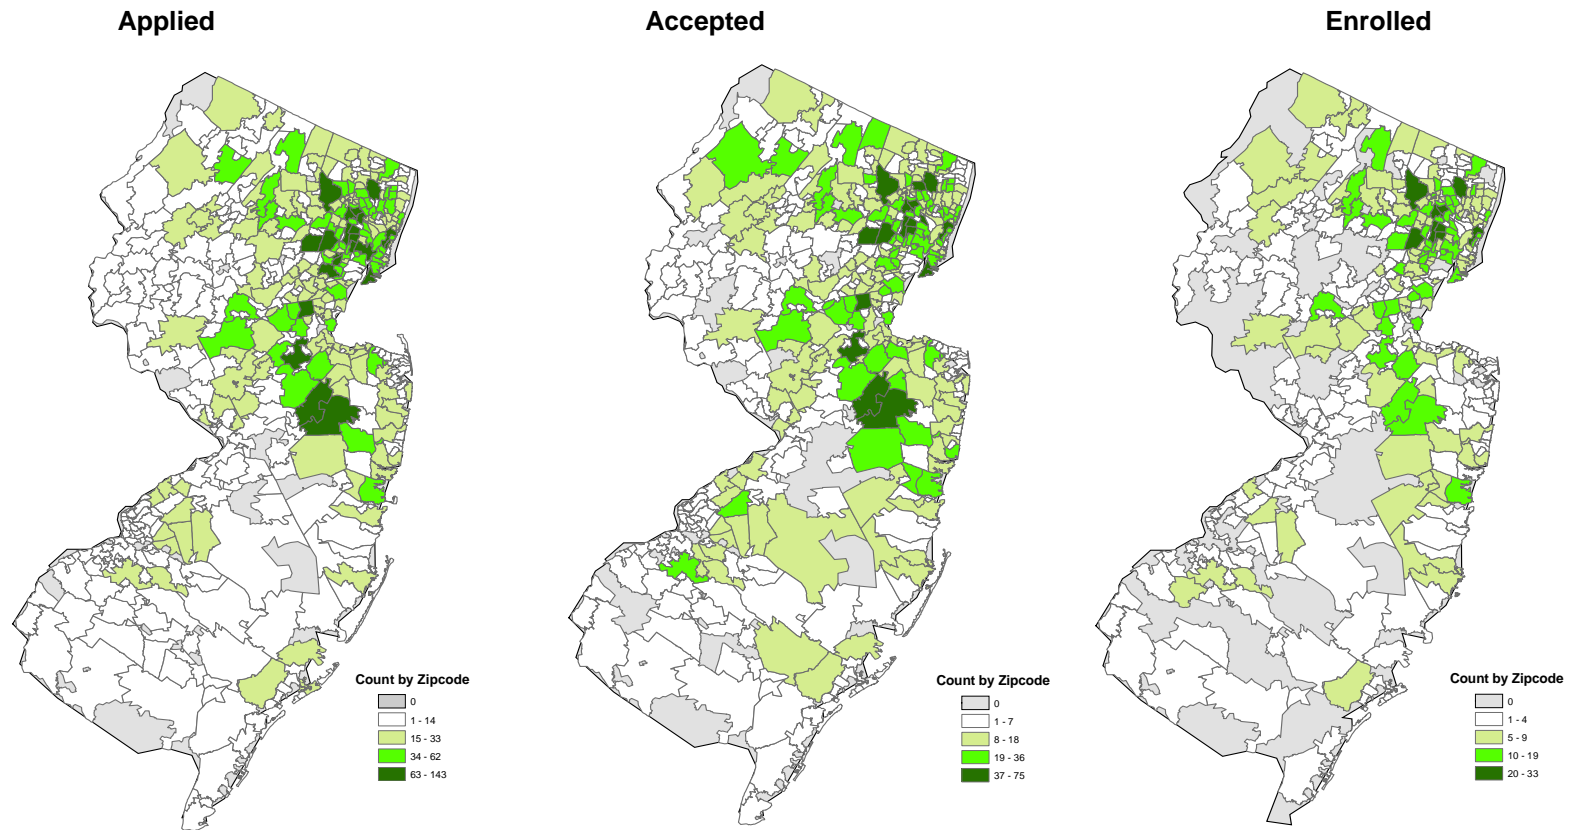

FIGURE 1.6
GEO-DEMOGRAPHIC ANALYSIS OF ENROLLED FULL-TIME, FIRST-TIME FRESHMEN, FALL 2006
BY ZIP CODE

* Based on 99 percent zip code match of the 9,270 full-time, first-time freshmen who applied from New Jersey in fall 2006

** During Fall 2006, 9,781 full-time, first-time freshmen applied, of whom 5,325 were accepted and 2,018 eventually enrolled at MSU

Source: Institutional Research, Admissions Reports, Fall 2006