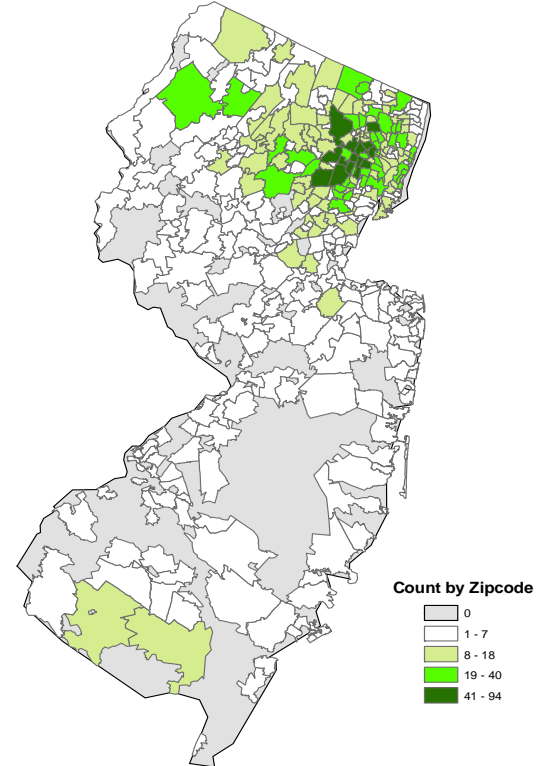

**FIGURE 3.7**  
**GEO-DEMOGRAPHIC ANALYSIS OF ENROLLED STUDENTS BY LEVEL, FALL 2006**  
**BY ZIP CODE**

**Undergraduates**

**Graduates**

\* Based on 99 percent zip code match of the 12,031 undergraduates and 3508 graduates who enrolled from New Jersey in fall 2006