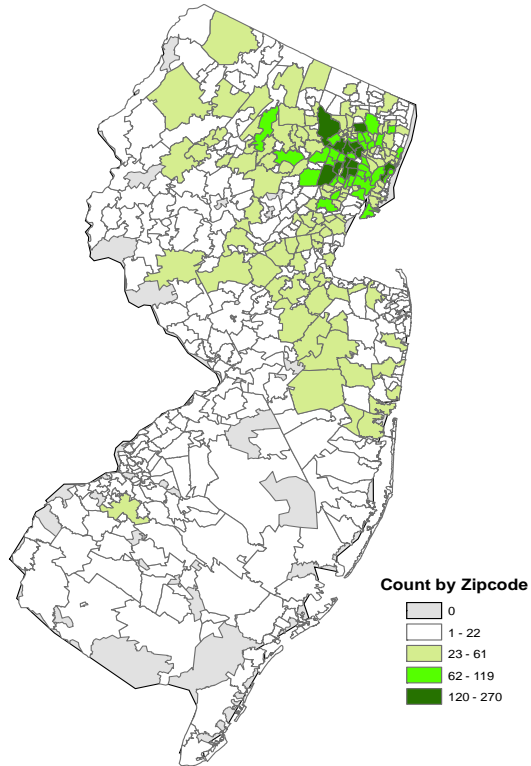

**FIGURE 3.7**  
**GEO-DEMOGRAPHIC ANALYSIS OF ENROLLED STUDENTS BY LEVEL, FALL 2006**  
**BY ZIP CODE**

**Undergraduates**

**Graduates**

\* Based on 99 percent zip code match of the 12,031 undergraduates and 3508 graduates who enrolled from New Jersey in fall 2006