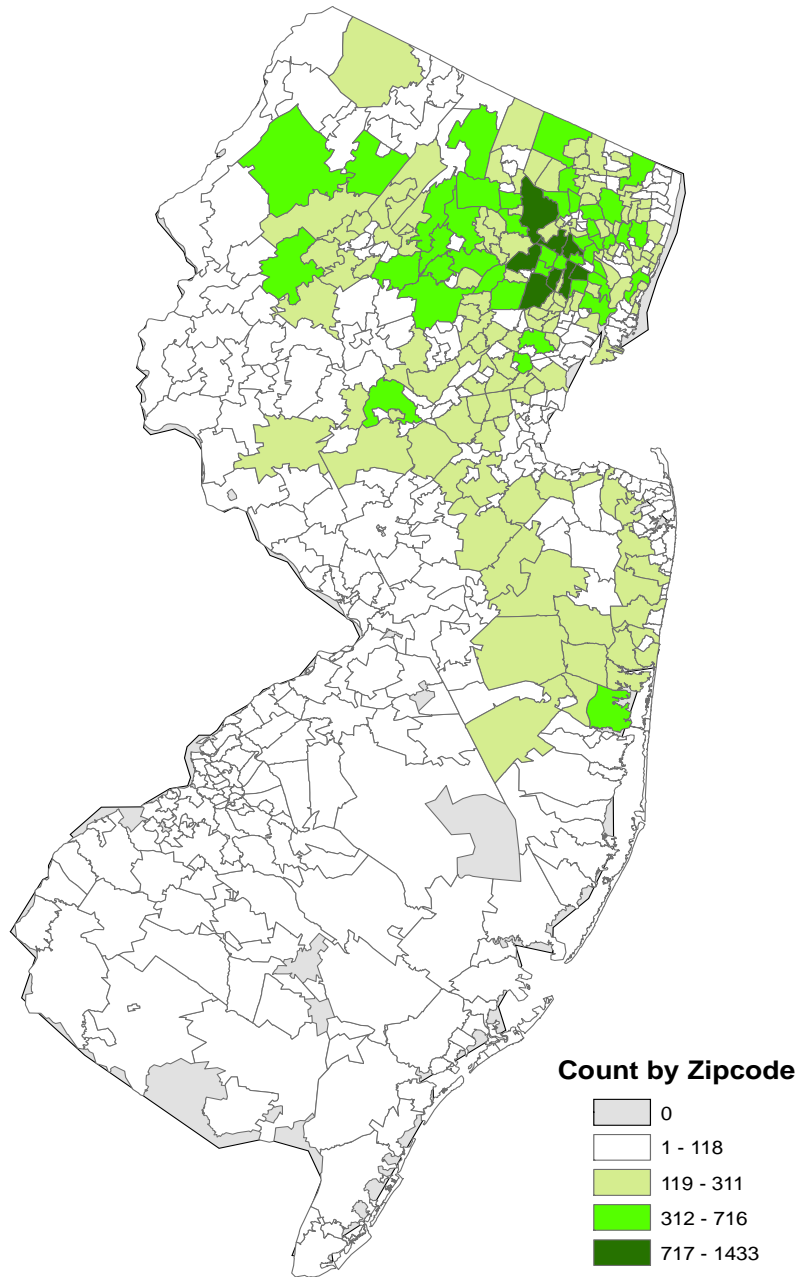

**FIGURE 4.5**  
**GEO-DEMOGRAPHIC ANALYSIS OF ALUMNI RESIDING IN NEW JERSEY, 2006**  
**BY ZIP CODE**

\* Based on 99 percent zip code match of the 67,223 alumni from New Jersey

Source: Alumni Office