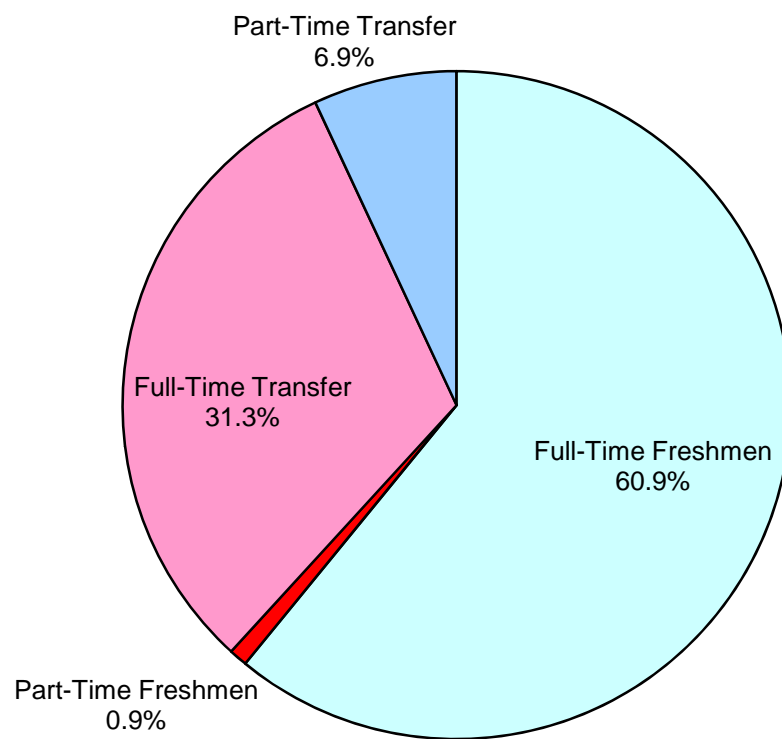

FIGURE 1.3
NEW UNDERGRADUATES ENTERING MONTCLAIR STATE UNIVERSITY
BY ADMISSION CATEGORY, FALL 2007

N = 3,397

Source: Institutional Research, SURE/IPEDS Fall 2007