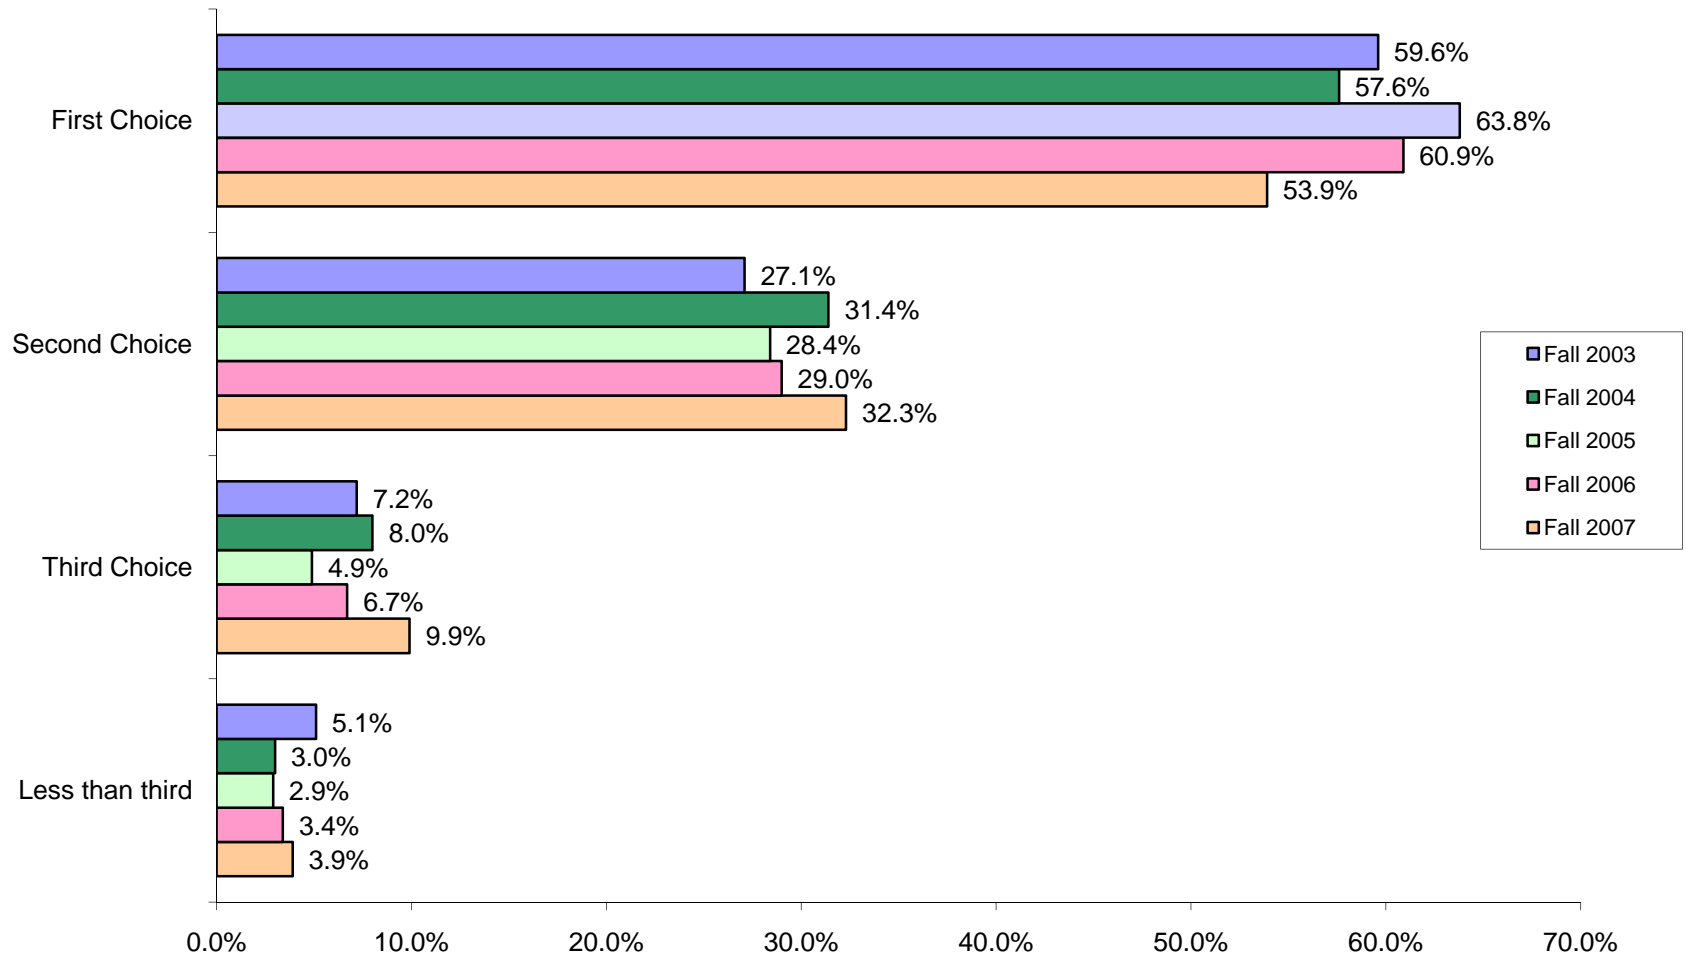

FIGURE 1.4
MONTCLAIR STATE UNIVERSITY AS A CHOICE AMONG COLLEGES APPLIED TO BY FTFT
FULL-TIME, FIRST-TIME FRESHMEN, FALL 2003-FALL 2007

Source: CIRP Freshman Surveys, Fall 2003-Fall 2007