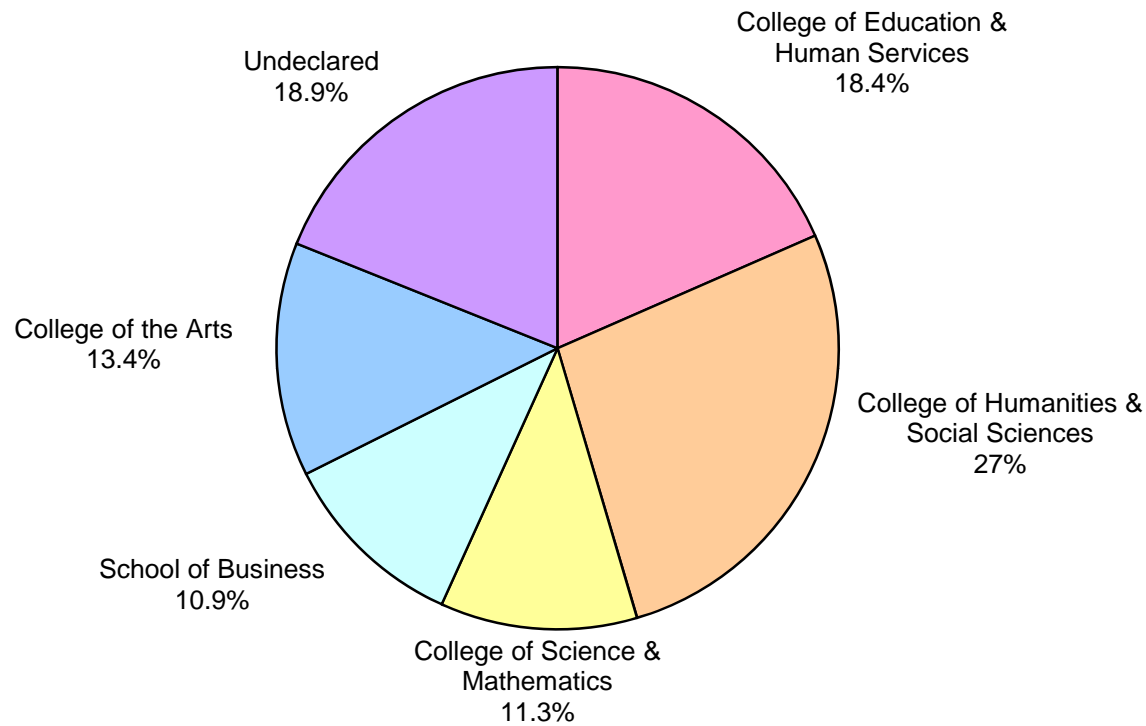

**FIGURE 3.8  
UNDERGRADUATE MAJORS BY COLLEGE  
AS A PERCENTAGE OF ALL MAJORS  
FALL 2007**

N = 13,017

Source: Institutional Research, SURE/IPEDS Enrollment Fall 2007