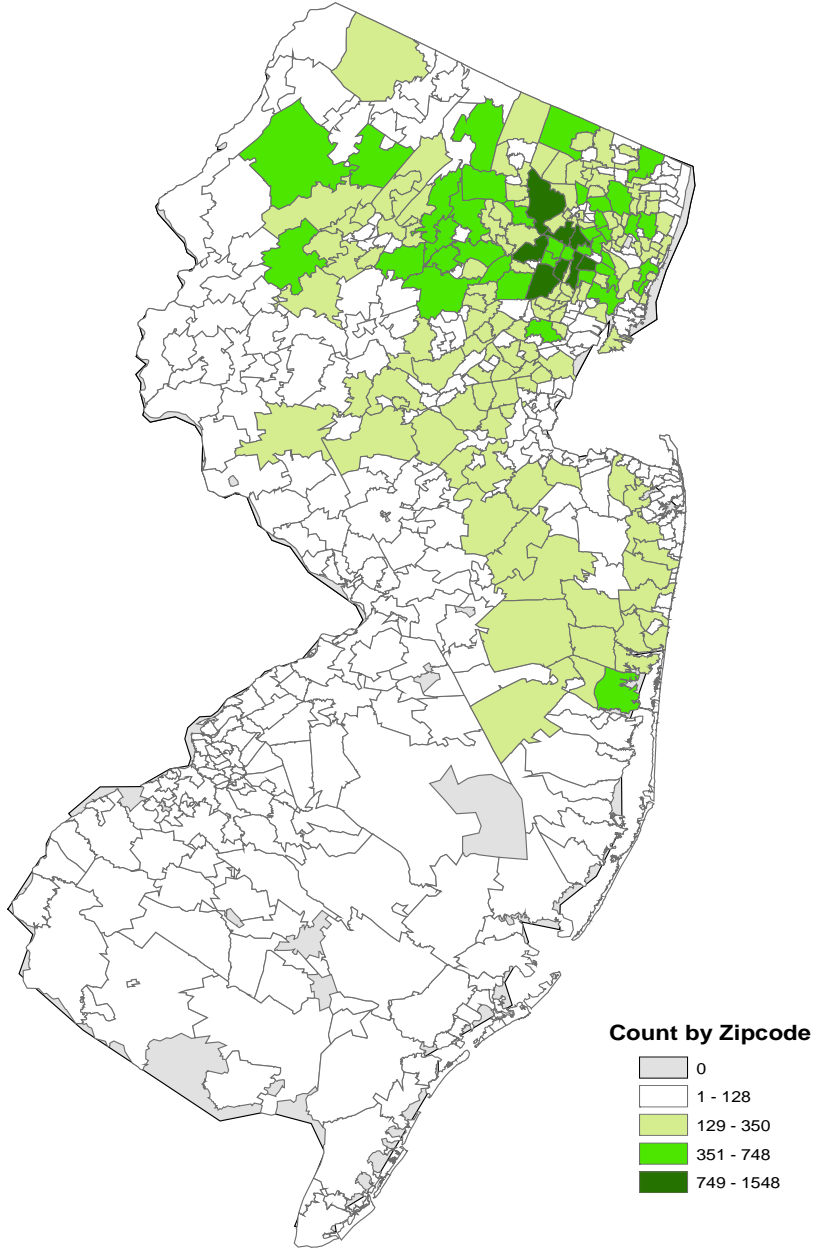

FIGURE 4.5
GEO-DEMOGRAPHIC ANALYSIS OF ALUMNI RESIDING IN NEW JERSEY, 2007
BY ZIPCODE

* Based on 99 percent zipcode match of the 72,015 alumni from New Jersey

Source: Alumni Office