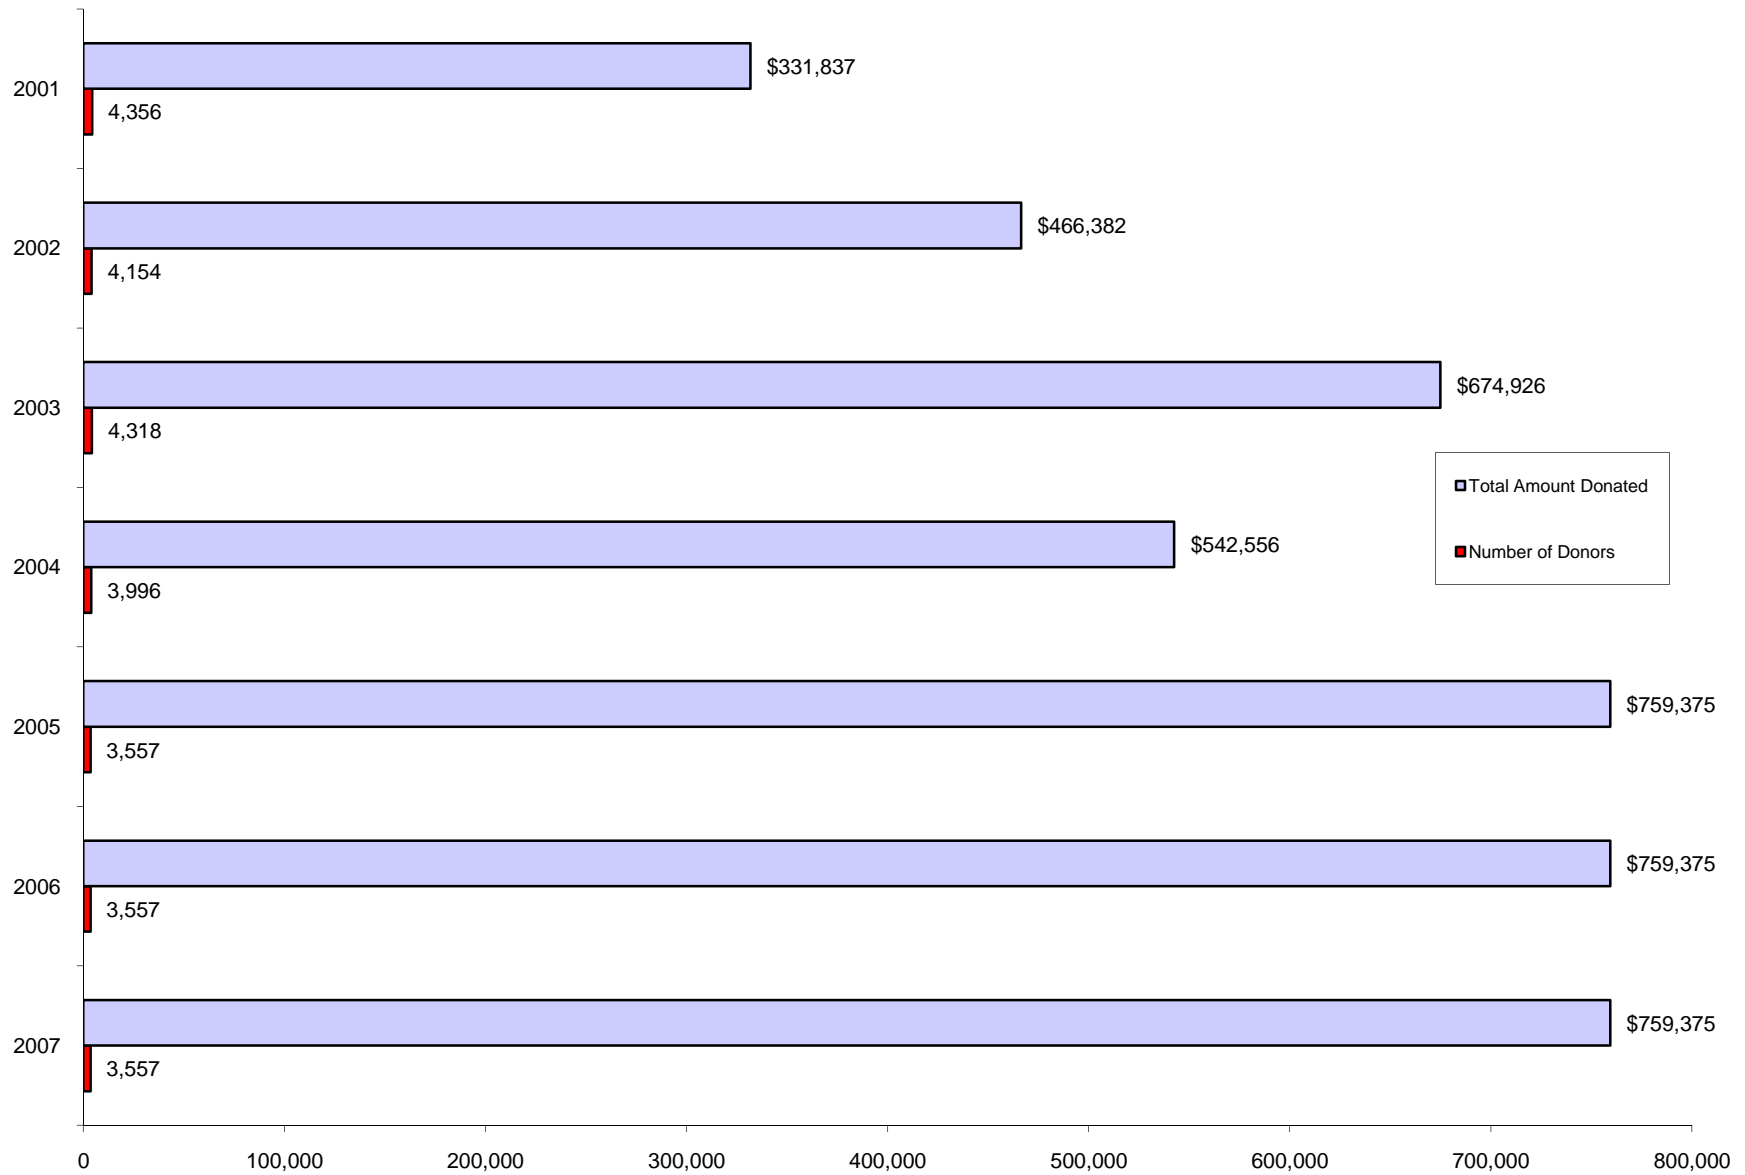

FIGURE 6.4
GIFTS TO THE MSU ALUMNI ASSOCIATION, FY 2001-2007

Source: MSU Foundation