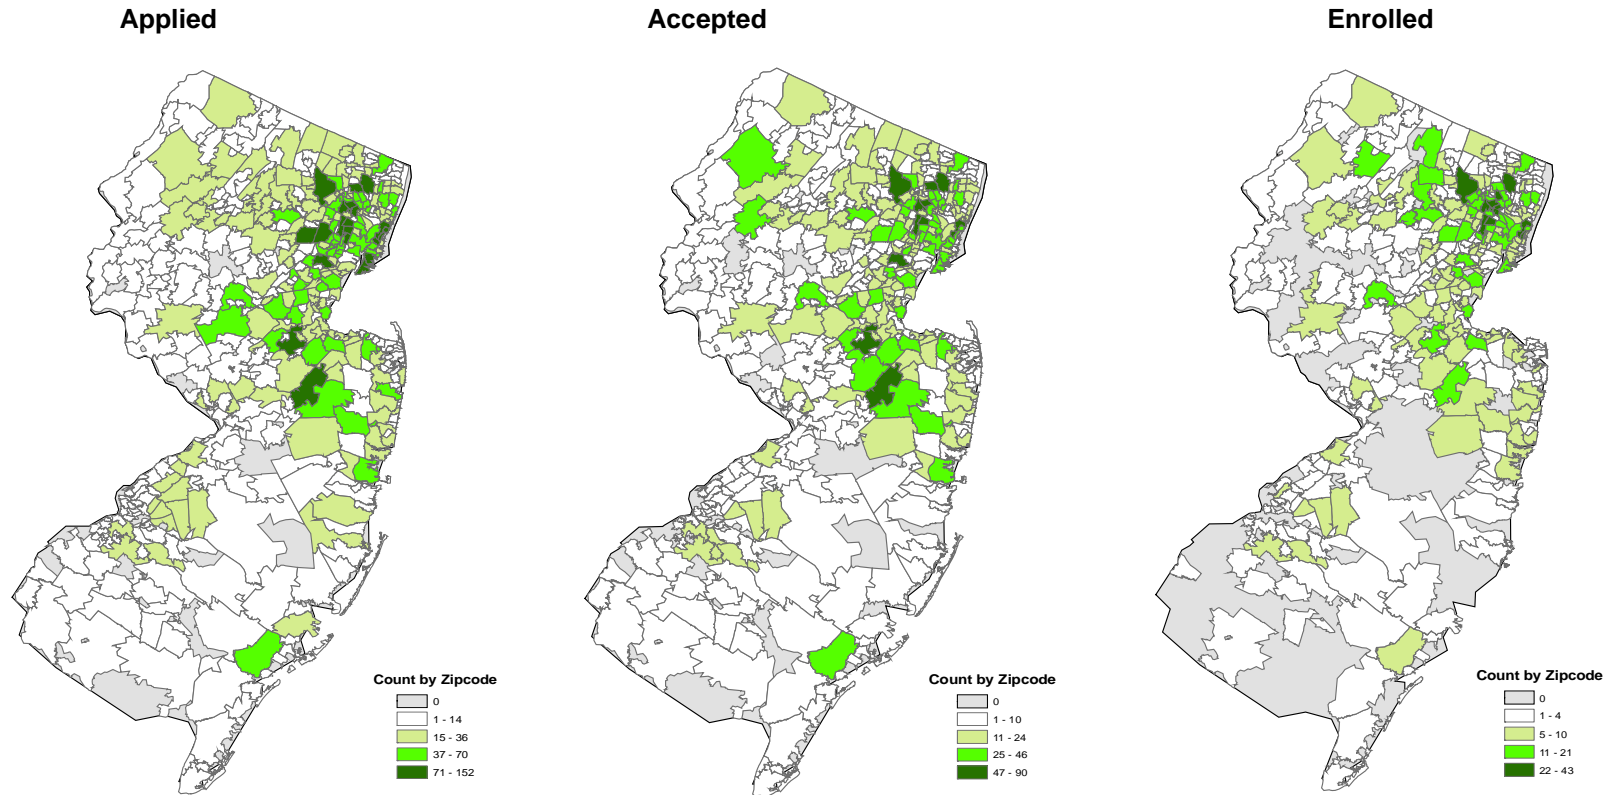

**FIGURE 1.6  
GEO-DEMOGRAPHIC ANALYSIS OF ENROLLED FULL-TIME, FIRST-TIME FRESHMEN, FALL 2007  
BY ZIPCODE**

\* Based on 99 percent zipcode match of the 9,457 full-time, first-time freshmen who applied from New Jersey in fall 2007

\*\* During Fall 2007, 10,013 full-time, first-time freshmen applied, of whom 5,703 were accepted and 2,069 eventually enrolled at MSU