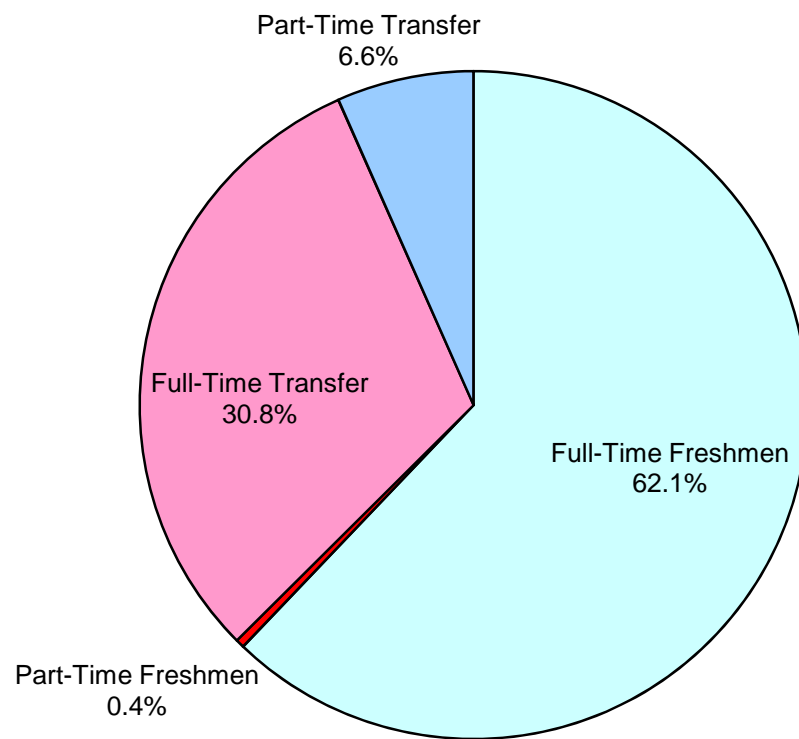

FIGURE 1.3
NEW UNDERGRADUATES ENTERING MONTCLAIR STATE UNIVERSITY
BY ADMISSION CATEGORY, FALL 2008

N = 3,631

Source: Institutional Research, SURE/IPEDS Enrollment Fall 2008