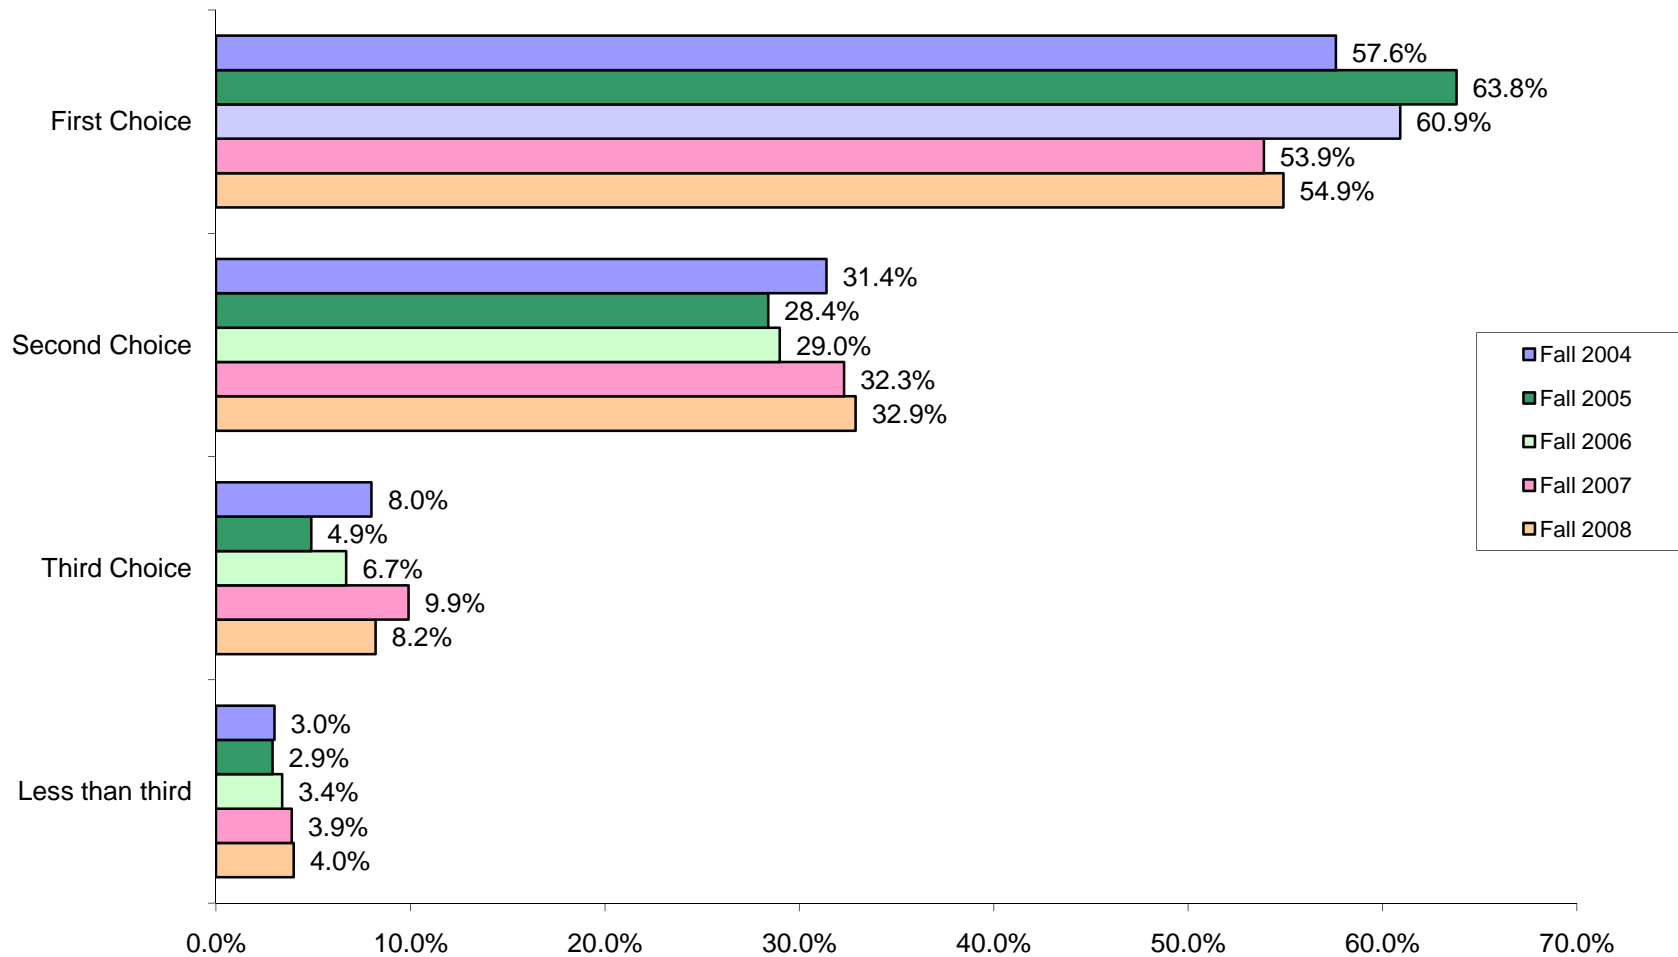

FIGURE 1.4
MONTCLAIR STATE UNIVERSITY AS A CHOICE AMONG COLLEGES APPLIED TO BY FTFT
FULL-TIME, FIRST-TIME FRESHMEN, FALL 2004-FALL 2008

Fall 2004 Response Rate = 59%
 Fall 2005 Response Rate = 92%
 Fall 2006 Response Rate = 92%
 Fall 2007 Response Rate = 84%
 Fall 2008 Reponse Rate = 67%

Source: CIRP Freshman Surveys, Fall 2004-Fall 2008